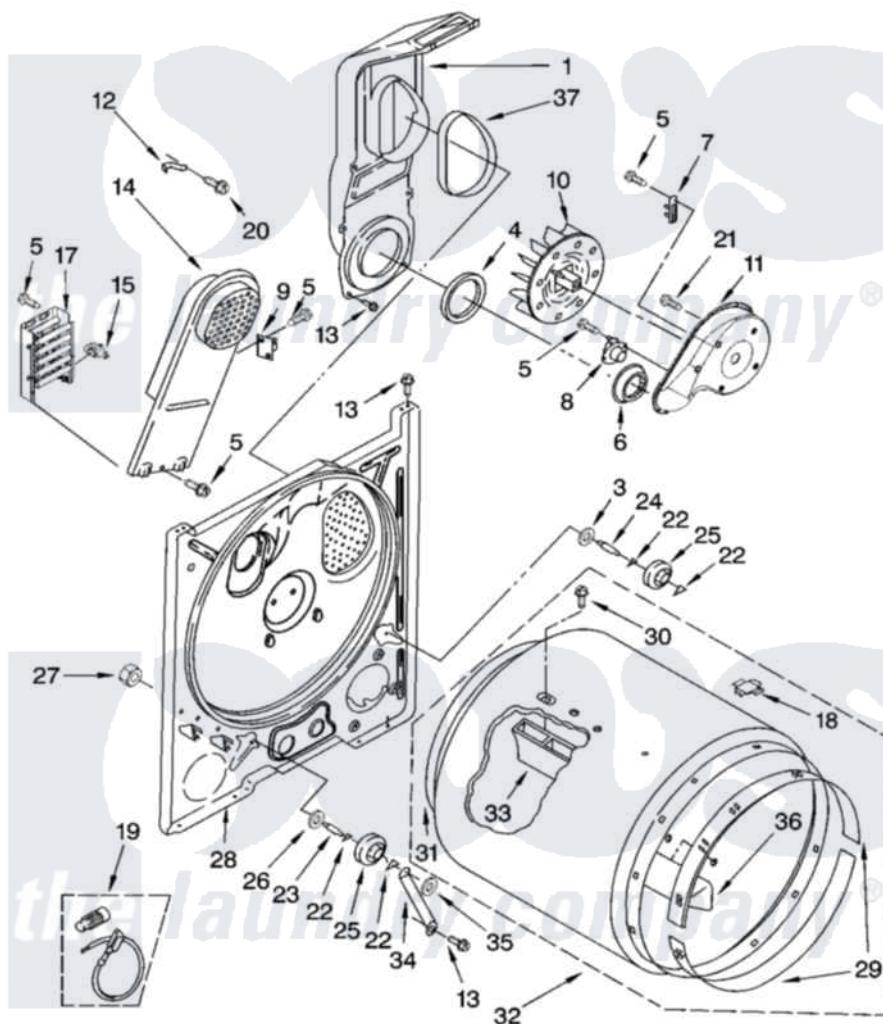

**Whirlpool YHED4400TQ0 03 - BULKHEAD PARTS, OPTIONAL PARTS
(NOT INCLUDED)**

BULKHEAD PARTS

For Models: YHED4400TQ0
(White)

IMPORTANT: All Part Numbers Listed Are Whirlpool Numbers. Source Parts Through Whirlpool.

W10123390

5

Whirlpool [Residential Whirlpool YHED4400TQ0 Dryer Parts](#) Parts Diagram 03 - BULKHEAD PARTS, OPTIONAL PARTS
(NOT INCLUDED)

[Click on the part number to view part](#)

Item	Original Part Number	Replaced By	Status	Part Description
1	348368			Lint Chute Assembly
3	3388703			Washer, Support
4	347139			Seal, Lint Chute
5	90767			Screw, 8A X 3/8 HeX Washer Head Tapping
6	696302			Shield, Exhaust
7	3392519			Thermal Limiter
8	3387134			Thermostat, Internal-Bias
9	3977393	279816		Cutoff-Tml
10	694089			Wheel, Blower
11	8577230			Housing, Blower
12	3398161			CLIP
13	343641	681414		Screw, 10AB X 1/2
14	8541818			Box, Heater
15	3977767			Thermostat, High Limit 250 F

17	3403590	Not Available	Element, Heater
18	8066086		Plug, Drum Hole
19	279457		Wire Kit, Terminal
20	489463		Screw, 8-18 X 1/16
21	3390647	488729	Screw
22	690997		Washer, Thrust
23	3399506	W10359270	Shaft, Drum Roller Threads
24	3399507	W10359269	Shaft, Drum Roller Threads
25	3397590	349241T	Support
26	348197		Washer, Support
27	3359452		Nut, Lock
28	3403410		Bulkhead
29	692526	279441	BeaRng-Rng
30	W10109200		Screw, Baffle Mounting
31	3406130	279857	Seal
32	695587		Drum Assembly
33	692490		Baffle, Drum
34	3976434		Bracket, Support Shaft
35	90296		Nut, Push On
36	3403636		Baffle, Drum
37	339956		Seal, Air Duct To Bulkhead
	BLANK	Not Available	ACCESSORY PARTS
"	279948	4392065	Kit, Dryer Repair
"	3406839		Dry Rack Assembly
"	8522199		Accessory Parts
"	72017		Paint, Touch-Up
"	4392899		Paint, Touch-Up
"	350930		Paint, Pressurized Spray B
"	4392901		Paint, Pressurized Spray
"	350938		Paint, Pressurized Spray B
"	799344		Paint, Touch-Up)
"	4392900		Paint, Bulk)