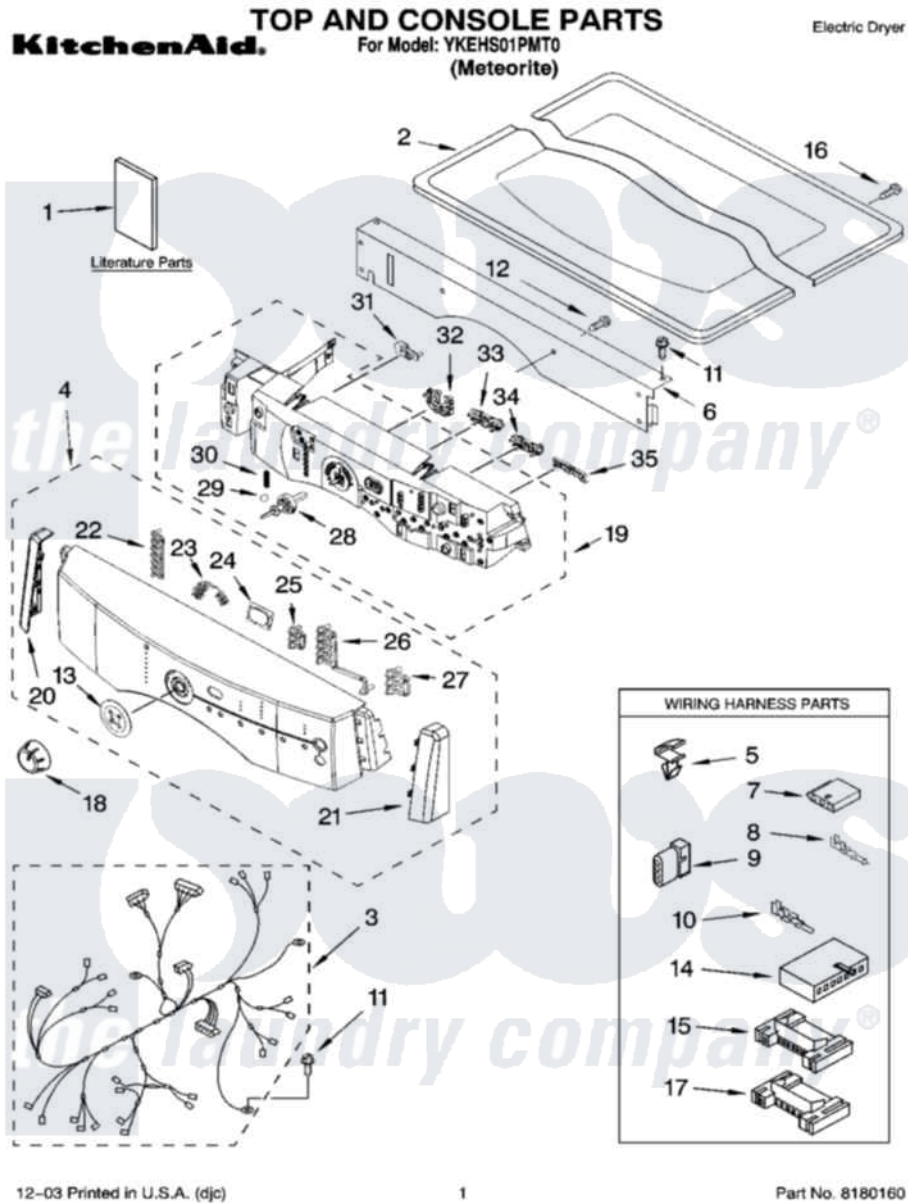

Whirlpool YKEHS01PMT0 01 - TOP AND CONSOLE PARTS

12-03 Printed in U.S.A. (djc)

1

Part No. 8180160

Whirlpool [Residential Whirlpool YKEHS01PMT0 Dryer Parts](#) Parts Diagram 01 - TOP AND CONSOLE PARTS
 Click on the part number to view part

Item	Original Part Number	Replaced By	Status	Part Description
1	LIT8535903		Not Available	Literature Parts (Label, Energy Guide)
"	LIT8557328		Not Available	Use & Care Guide
"	LIT8533581		Not Available	Literature Parts (Tech Sheet)
2	8539266	8546089		Top
3	8529984		Not Available	Harness, Main
4	8542706	8546090		Panel-Control
5	3394427			Clip-Harness
6	8519271			Bracket, Console
7	353424			Plug, Terminal
8	94614			Terminal
9	3936144			Do-It-Yourself Repair Manuals
10	94613	596797		Terminal
11	3390647	488729		Screw
12	488886	488787		Screw
13	8542690			Bezel, Cycle
14	3936150			Connector, 7-Circuit

15	3395683	Receptacle, Multi-Terminal
16	8281225	Screw, 8-18 X 1/2
17	2203186	Connector, 5-Circuit
18	8542701	Knob, Assembly
19	8558455	User Interface
20	8542714	Endcap
21	8542713	Endcap
22	8542682	Light Indicator
23	8542683	Light Indicator
24	8542691	Lens, Display
25	8542684	Light Indicator
26	8542685	Light Indicator
27	8542686	Light Indicator
28	8542717	Shaft, Cycle Selector
29	8542716	Bearing, Knob
30	8542715	Spring, Knob
31	8542711	Pushbutton,
32	8542708	Pushbutton,
33	8542709	Pushbutton,
34	8542710	Pushbutton,
35	8558454	Pushbutton,)