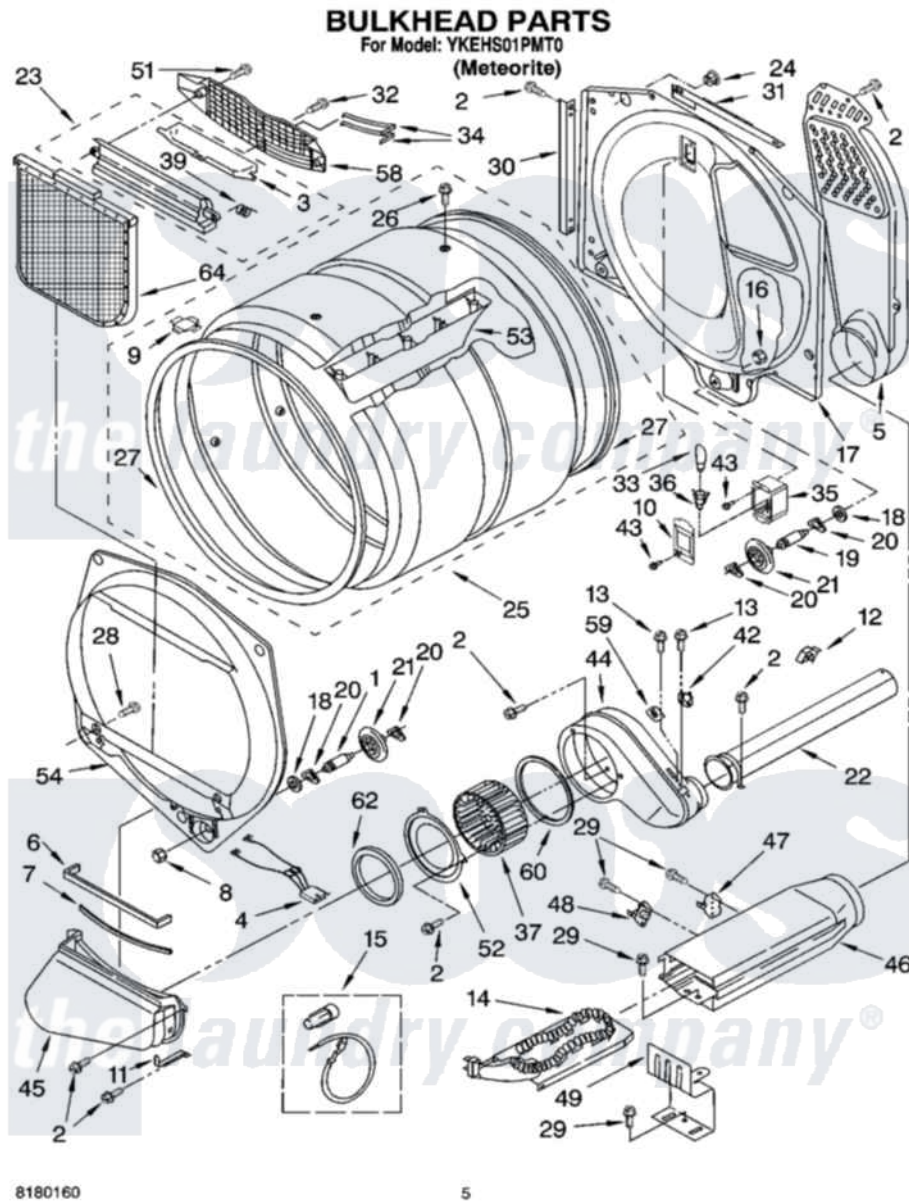

# Whirlpool YKEHS01PMT0 03 - BULKHEAD PARTS

Whirlpool Residential Whirlpool YKEHS01PMT0 Dryer Parts Parts Diagram 03 - BULKHEAD PARTS  
Click on the part number to view part

Item	Original Part Number	Replaced By	Status	Part Description
1	3399508	<a href="#">W10359271</a>		Shaft, Drum Roller Threads
2	3390647	<a href="#">488729</a>		Screw
3	3394984	<a href="#">8563758</a>		Door, Lint Screen
4	<a href="#">3406653</a>			Harness, Sensor
5	697354	<a href="#">3387911</a>		Duct-Air
6	<a href="#">697813</a>			Seal, Outlet Housing
7	697814	<a href="#">697813</a>		Seal, Outlet Housing
8	<a href="#">3359452</a>			Nut, Lock
9	<a href="#">8066086</a>			Plug, Drum Hole
10	3402841	<a href="#">8532165</a>		Lens, Drum Light
11	8529005		Not Available	Bracket, Lint Duct
12	<a href="#">3388229</a>			Retainer, Toe Panel
13	3390646	<a href="#">W10139210</a>		Screw, 8-18 X 5/16
14	<a href="#">3387747</a>			Element, Heater
15	<a href="#">279457</a>			Wire Kit, Terminal
16	<a href="#">3387709</a>			Nut, 3/8-16