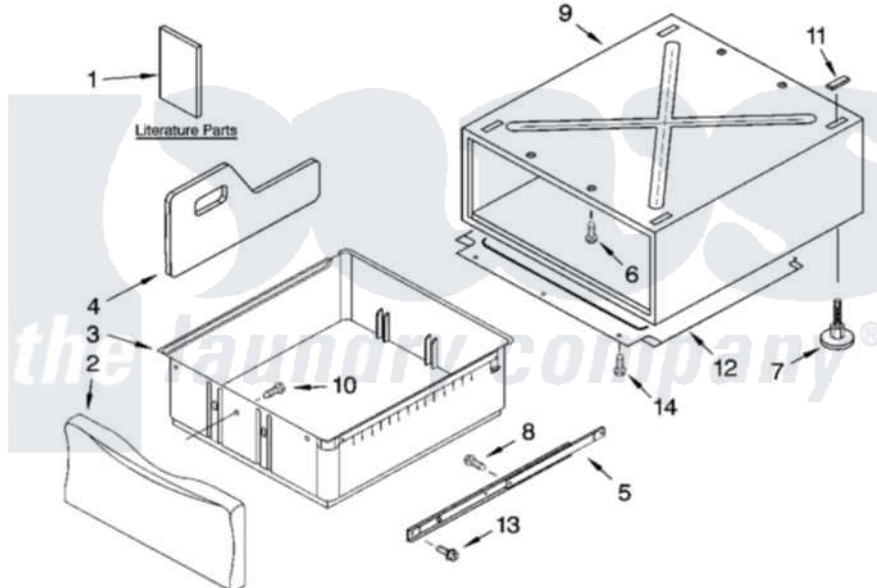

Whirlpool YKEHS01PMT0 05 - PEDESTAL PARTS (NOT INCLUDED)

PEDESTAL PARTS (NOT INCLUDED)

For Model: YKEHS01PMT0
(Meteorite)

8

8180160

Whirlpool [Residential Whirlpool YKEHS01PMT0 Dryer Parts](#) Parts Diagram 05 - PEDESTAL PARTS (NOT INCLUDED)

[Click on the part number to view part](#)

Item	Original Part Number	Replaced By	Status	Part Description
1	LIT8537141		Not Available	Literature Parts (Installation Instructions)
"	LIT8537342		Not Available	Literature Parts (Parts List)
2	8537870	8538014		Drawer Front Assembly
"	8537871	8538015		Drawer Front Assembly
"	8537872	8538016		Drawer Front Assembly
"	8537908	8538017		Drawer Front Assembly
"	8537931	8538018		Drawer Front Assembly
3	8537883			Drawer Bin
"	8537934			Drawer Bin
4	8537875	280123		Divider
"	8537935	285974		Divider
5	8537850	8578394		Slide Assembly
6	3400111			Screw, 12-14 X 5/8
7	8537852	8563585		Leveling Foot And Nut
8	3400639	3388228		Screw, 8-18 X 1/32
9	BLANK		Not Available	Cabinet (Not Serviced)

10	3400842	Screw, 8-18 X 1/2
11	8537863	Pad
12	8537853	Pan, Bottom
13	9740848	Screw, Mixing Valve Mounting
14	90767	Screw, 8A X 3/8 HeX Washer Head Tapping