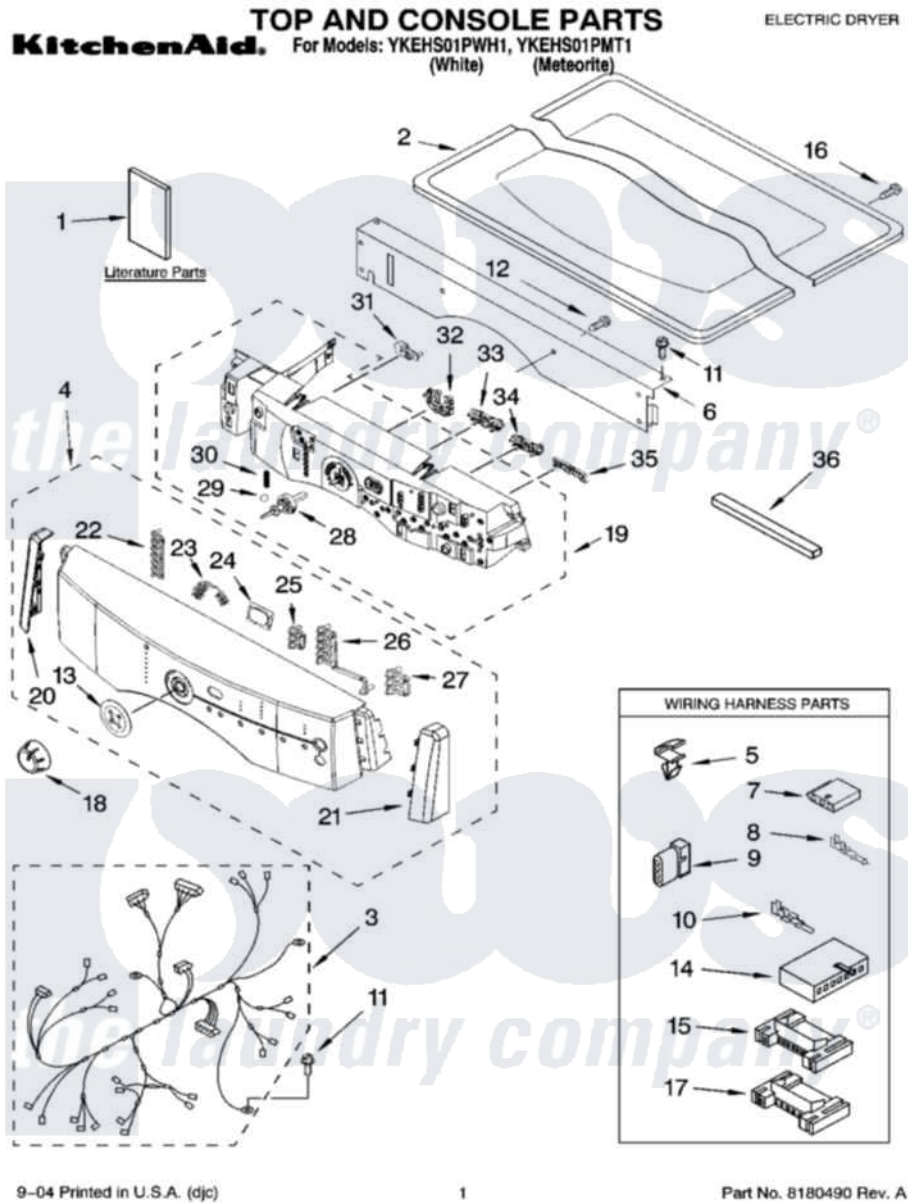

Whirlpool YKEHS01PMT1 01 - TOP AND CONSOLE PARTS

Whirlpool Residential Whirlpool YKEHS01PMT1 Dryer Parts Parts Diagram 01 - TOP AND CONSOLE PARTS
[Click on the part number to view part](#)

Item	Original Part Number	Replaced By	Status	Part Description
1	8535903		Not Available	Label, Energy Guide
"	8557328		Not Available	Use & Care Guide
"	8563818		Not Available	Tech Sheet
2	8519251	W10117263		Top
"	8539266	8546089		Top
3	8529984		Not Available	Harness, Main
4	8562599		Not Available	Panel, Console (Includes Bezel, Light Indicators & Endcaps) (White)
"	8542706	8546090		Panel-Control
5	3394427			Clip-Harness
6	8519271			Bracket, Console
7	353424			Plug, Terminal
8	94614			Terminal
9	3936144			Do-It-Yourself Repair Manuals
10	94613	596797		Terminal
11	3390647	488729		Screw

12	488886	488787	Screw
13	8542690		Bezel, Cycle
14	3936150		Connector, 7-Circuit
15	3395683		Receptacle, Multi-Terminal
16	8281225		Screw, 8-18 X 1/2
17	2203186		Connector, 5-Circuit
18	8542701		Knob, Assembly
19	8558455		User Interface
20	8562598		Endcap
"	8542714		Endcap
21	8562597		Endcap
"	8542713		Endcap
22	8542682		Light Indicator
23	8542683		Light Indicator
24	8542691		Lens, Display
25	8542684		Light Indicator
26	8542685		Light Indicator
27	8542686		Light Indicator
28	8542717		Shaft, Cycle Selector
29	8542716		Bearing, Knob
30	8542715		Spring, Knob
31	8562606		Pushbutton,)
"	8542711		Pushbutton,
32	8562603		Pushbutton,
"	8542708		Pushbutton,
33	8562604		Pushbutton,
"	8542709		Pushbutton,
34	8562605		Pushbutton,
"	8542710		Pushbutton,
35	8558454		Pushbutton,)
36	8066181		Gasket, Console