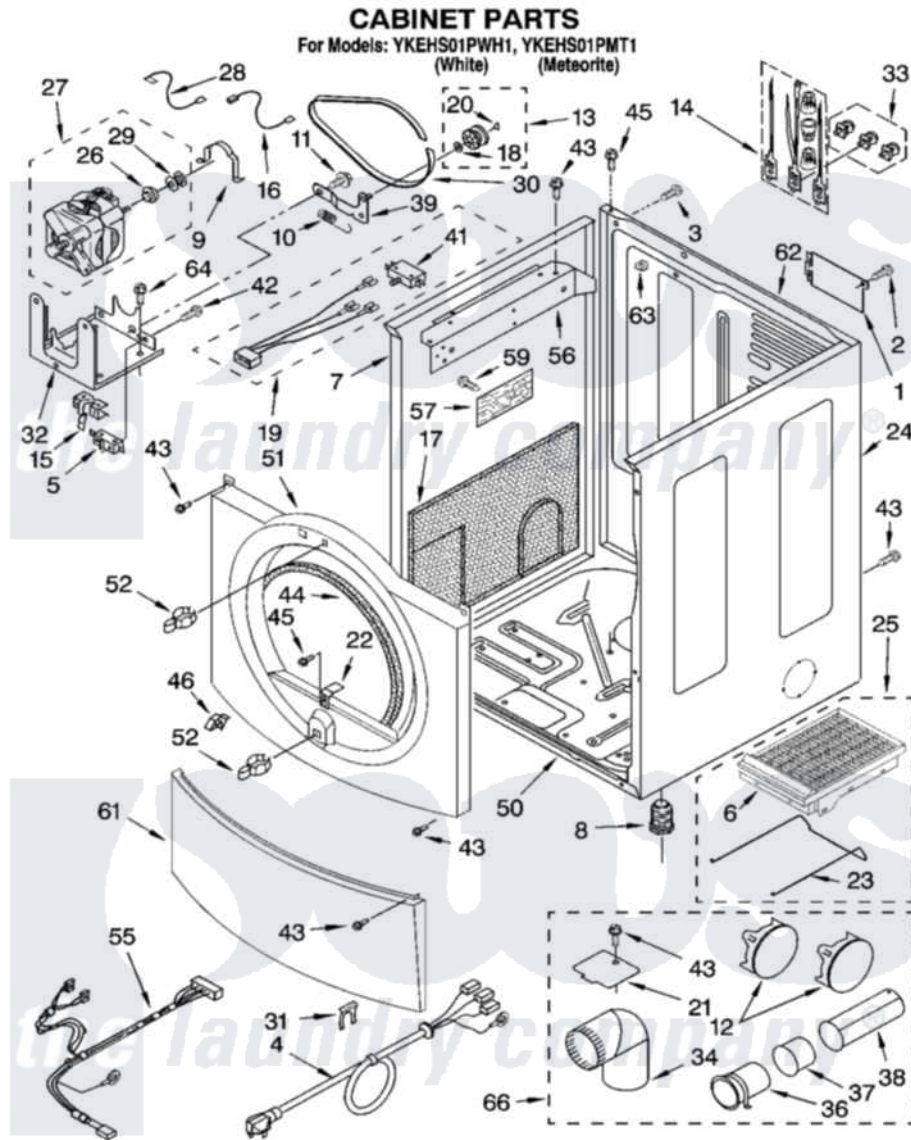

Whirlpool YKEHS01PMT1 02 - CABINET PARTS

8180490

3

Whirlpool [Residential Whirlpool YKEHS01PMT1 Dryer Parts](#) Parts Diagram 02 - CABINET PARTS
Click on the part number to view part

Item	Original Part Number	Replaced By	Status	Part Description
1	8317342	W10119283		Cover, Terminal Block
2	3390814	90767		Screw, 8A X 3/8 HeX Washer Head Tapping
3	697776	4331106		Screw, No.10-32 X 7/16
4	8529008		Not Available	HARNES, WIRING
5	3394881	279782		Switch-Lid
6	8521959	W10121663		Dryer Rack
7	8519209	W10131287		Panel
"	8542719	8546087		Panel
8	3392100	49621		Feet-Leveling
"	279810			Foot-Optional
9	660658			Clamp, Motor Mounting 343481 685441
10	3387374			Spring, Idler
11	3389420			Retainer-Idler 1/4-20 X 1/16
12	697750	W10470674		Dryer Exhaust Kit
"	8557570			Plug, Multivent