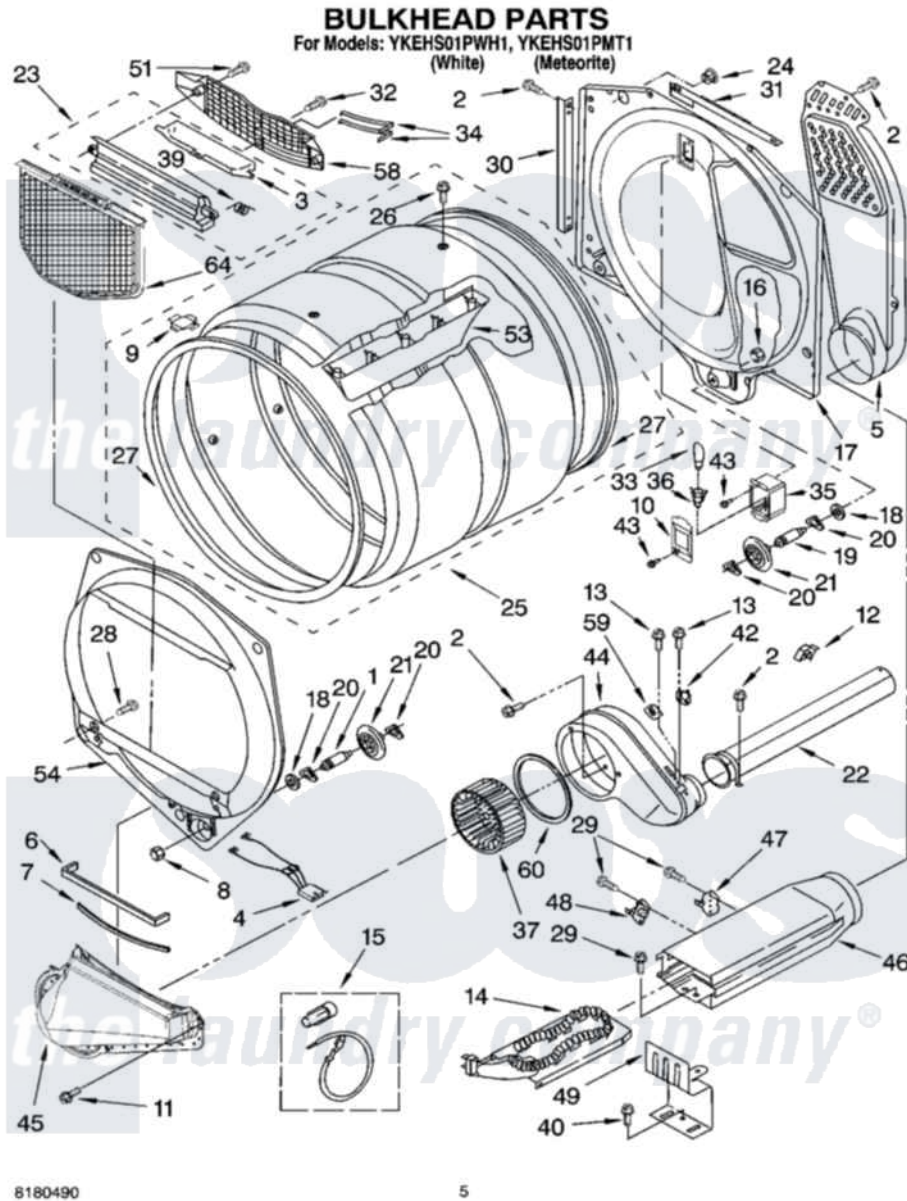

Whirlpool YKEHS01PMT1 03 - BULKHEAD PARTS

Whirlpool Residential Whirlpool YKEHS01PMT1 Dryer Parts Parts Diagram 03 - BULKHEAD PARTS
Click on the part number to view part

Item	Original Part Number	Replaced By	Status	Part Description
1	3399508	W10359271		Shaft, Drum Roller Threads
2	3390647	488729		Screw
3	3394984	8563758		Door, Lint Screen
4	3406653			Harness, Sensor
5	697354	3387911		Duct-Air
6	697813			Seal, Outlet Housing
7	697814	697813		Seal, Outlet Housing
8	3359452			Nut, Lock
9	8066086			Plug, Drum Hole
10	3402841	8532165		Lens, Drum Light
11	489463			Screw, 8-18 X 1/16
12	3388229			Retainer, Toe Panel
13	3390646	W10139210		Screw, 8-18 X 5/16
14	3387747			Element, Heater
15	279457			Wire Kit, Terminal
16	3387709			Nut, 3/8-16