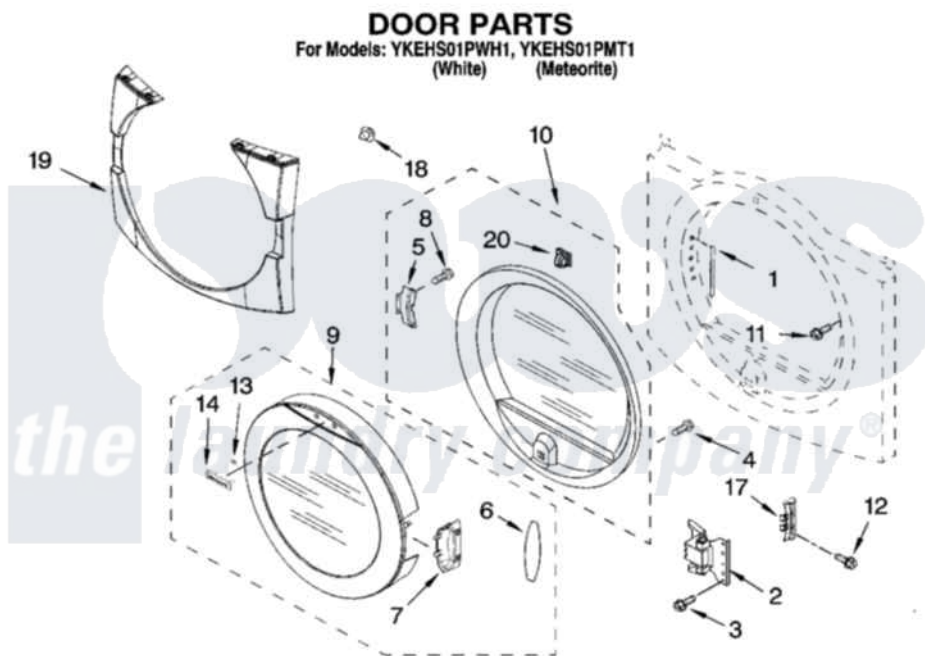

Whirlpool YKEHS01PMT1 04 - DOOR PARTS

8180490

7

Whirlpool [Residential Whirlpool YKEHS01PMT1 Dryer Parts](#) Parts Diagram 04 - DOOR PARTS
 Click on the part number to view part

Item	Original Part Number	Replaced By	Status	Part Description
1	8563855			Label, Hinge Hole
2	8546349			Door Hinge Assembly
3	342043	486146		Screw
4	9742177			Screw, 8-18 X .625
5	8529539			Bracket, Handle
6	8541011		Not Available	Pad, Door Handle
7	8557268			Handle, Door
8	3393008	308685		Side Trim)
9	8542697			Door And Window Assembly
10	8546200	8557501		Inner Door Assembly
11	355515			Screw, 8-18 X 11/16
12	90767			Screw, 8A X 3/8 HeX Washer Head Tapping
13	8558182	2004333		Nut
14	9707516			Medallion
17	8562607		Not Available	Cover-Hinge, Rotating (White)
"	8542704			Cover-Hinge, Rotating

18	8547091	8181929	Clip, Trim
19	8562596		Trim And Clip Assembly
"	8542698		Trim And Clip Assembly
20	3389441		Door Catch Assembly