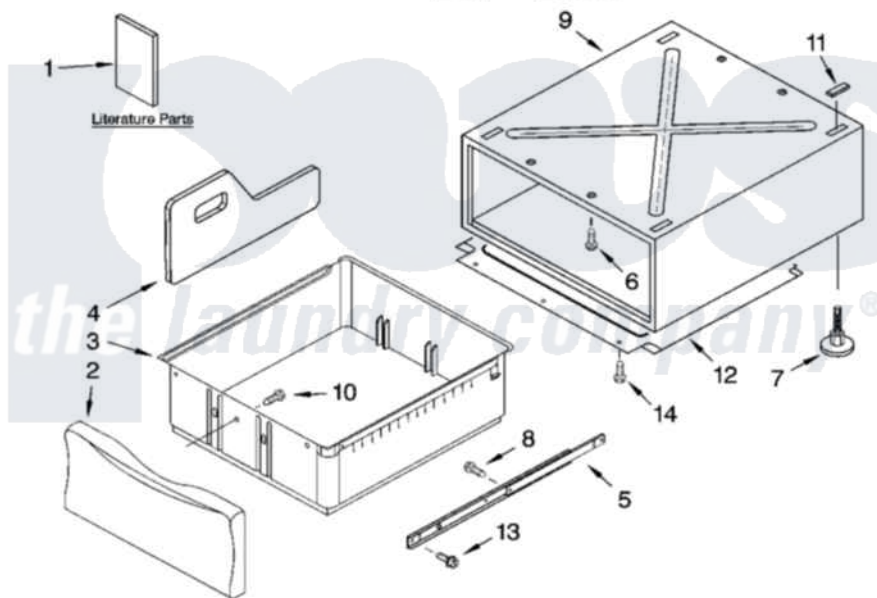

**Whirlpool YKEHS01PMT1 05 - PEDESTAL PARTS (NOT INCLUDED),
OPTIONAL PARTS (NOT INCLUDED)**

PEDESTAL PARTS (NOT INCLUDED)

For Models: YKEHS01PWH1, YKEHS01PMT1
(White) (Meteorite)

Whirlpool [Residential Whirlpool YKEHS01PMT1 Dryer Parts](#) Parts Diagram 05 - PEDESTAL PARTS (NOT INCLUDED),
OPTIONAL PARTS (NOT INCLUDED)
[Click on the part number to view part](#)

Item	Original Part Number	Replaced By	Status	Part Description
1	LIT8537141		Not Available	Literature Parts (Installation Instructions)
"	LIT8537342		Not Available	Literature Parts (Parts List)
2	8537870	8538014		Drawer Front Assembly
"	8537871	8538015		Drawer Front Assembly
"	8537872	8538016		Drawer Front Assembly
"	8537908	8538017		Drawer Front Assembly
"	8537931	8538018		Drawer Front Assembly
3	8537883			Drawer Bin
"	8537934			Drawer Bin
4	8537875	280123		Divider
"	8537935	285974		Divider
5	8537850	8578394		Slide Assembly
6	3400111			Screw, 12-14 X 5/8
7	8537852	8563585		Leveling Foot And Nut