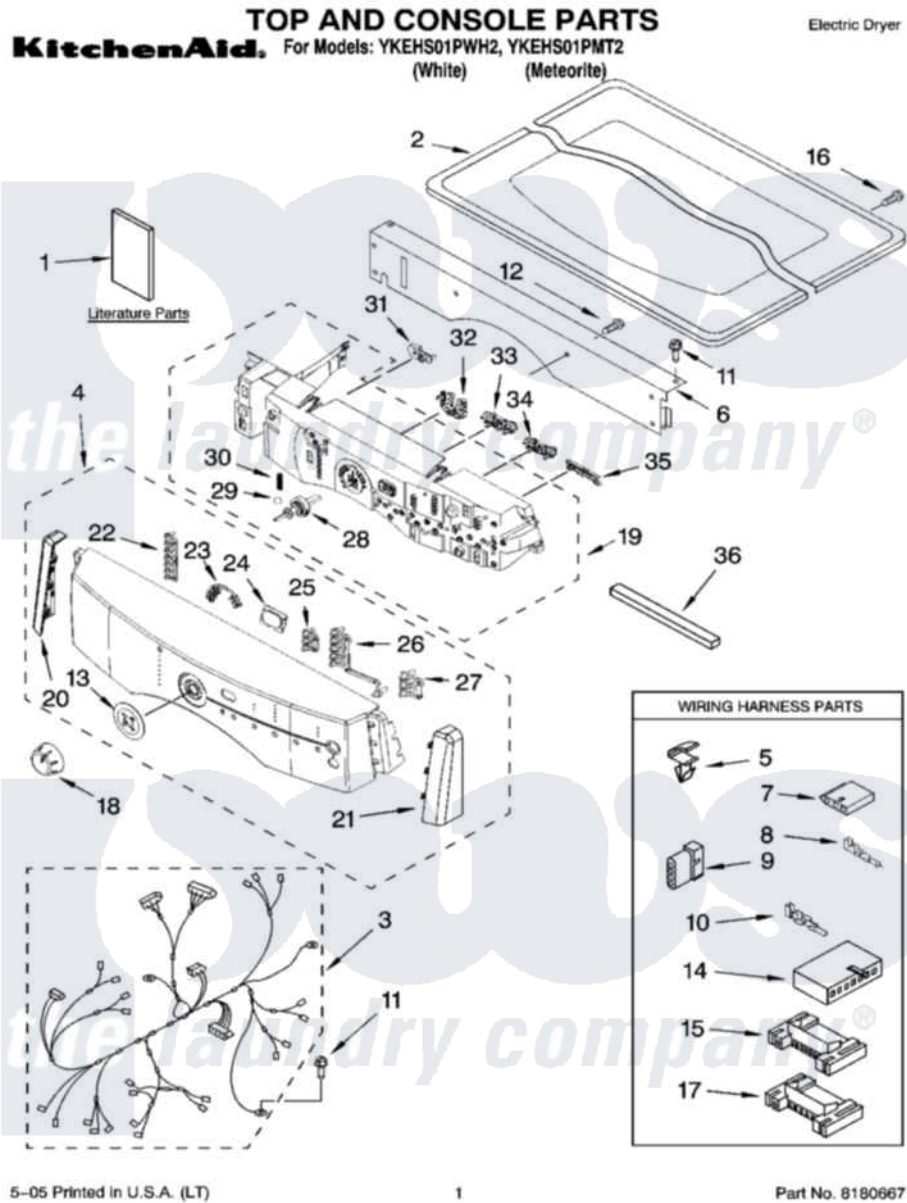

Whirlpool YKEHS01PMT2 01 - TOP AND CONSOLE PARTS

Whirlpool Residential Whirlpool YKEHS01PMT2 Dryer Parts Parts Diagram 01 - TOP AND CONSOLE PARTS
 Click on the part number to view part

Item	Original Part Number	Replaced By	Status	Part Description
1	8557328		Not Available	Use & Care Guide
"	8563818		Not Available	Tech Sheet
"	8557330		Not Available	GUIDE, QUICK START
2	8519251	W10117263		Top
"	8539266	8546089		Top
3	8529984		Not Available	Harness, Main
4	8562599		Not Available	Panel, Console (Includes Bezel, Light Indicators & Endcaps) (White)
"	8542706	8546090		Panel-Control
5	3394427			Clip-Harness
6	8519271			Bracket, Console
7	353424			Plug, Terminal
8	94614			Terminal
9	3936144			Do-It-Yourself Repair Manuals
10	94613	596797		Terminal
11	3390647	488729		Screw

12	488886	488787	Screw
13	8542690		Bezel, Cycle
14	3936150		Connector, 7-Circuit
15	3395683		Receptacle, Multi-Terminal
16	8281225		Screw, 8-18 X 1/2
17	2203186		Connector, 5-Circuit
18	8542701		Knob, Assembly
19	8558455		User Interface
20	8562598		Endcap
"	8542714		Endcap
21	8562597		Endcap
"	8542713		Endcap
22	8542682		Light Indicator
23	8542683		Light Indicator
24	8542691		Lens, Display
25	8542684		Light Indicator
26	8542685		Light Indicator
27	8542686		Light Indicator
28	8542717		Shaft, Cycle Selector
29	8542716		Bearing, Knob
30	8542715		Spring, Knob
31	8562606		Pushbutton,)
"	8542711		Pushbutton,
32	8562603		Pushbutton,
"	8542708		Pushbutton,
33	8562604		Pushbutton,
"	8542709		Pushbutton,
34	8562605		Pushbutton,
"	8542710		Pushbutton,
35	8558454		Pushbutton,)
36	8066181		Gasket, Console