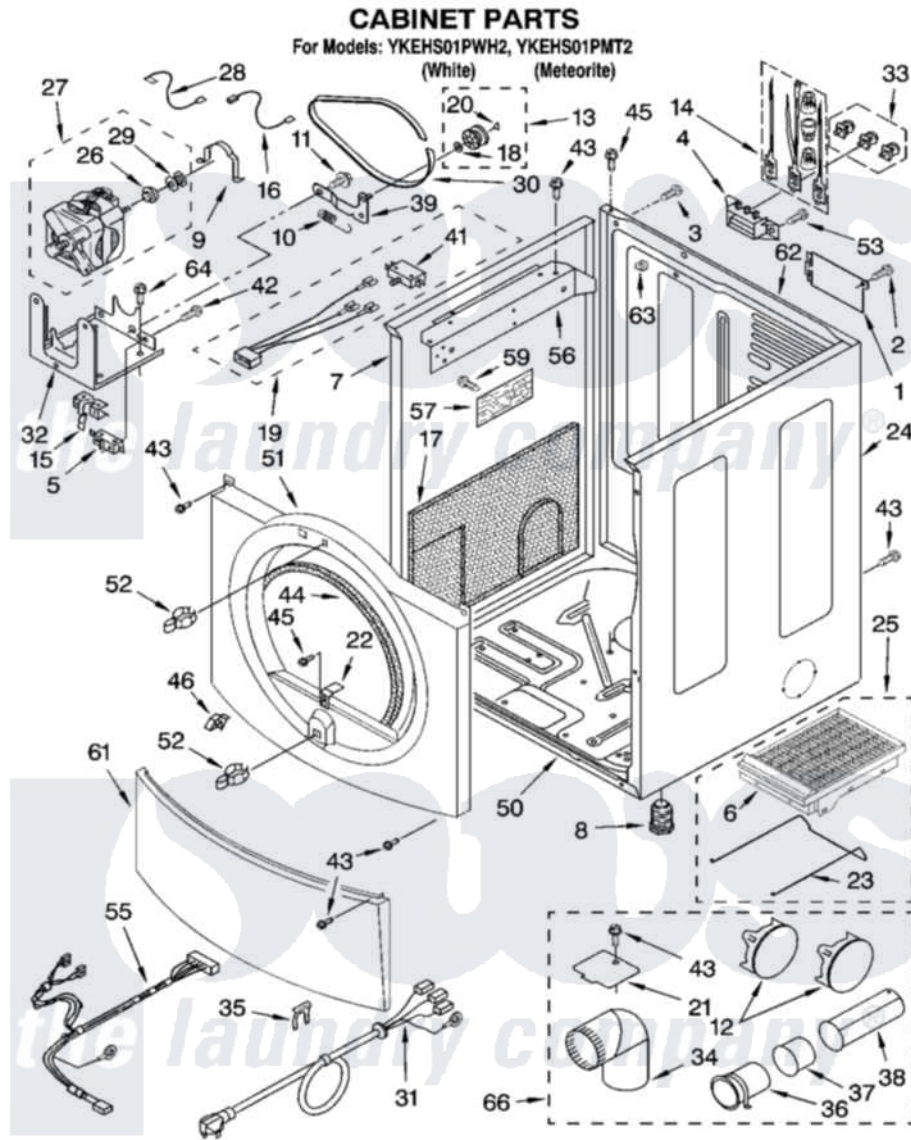

Whirlpool YKEHS01PMT2 02 - CABINET PARTS

8180667

3

Whirlpool [Residential Whirlpool YKEHS01PMT2 Dryer Parts](#) Parts Diagram 02 - CABINET PARTS
 Click on the part number to view part

Item	Original Part Number	Replaced By	Status	Part Description
1	8317342	W10119283		Cover, Terminal Block
2	3390814	90767		Screw, 8A X 3/8 HeX Washer Head Tapping
3	697776	4331106		Screw, No.10-32 X 7/16
4	3397659			Block, Terminal
5	3394881	279782		Switch-Lid
6	8521959	W10121663		Dryer Rack
7	8519209	W10131287		Panel
"	8542719	8546087		Panel
8	3392100	49621		Feet-Leveling
"	279810			Foot-Optional
9	660658			Clamp, Motor Mounting 343481 685441
10	3387374			Spring, Idler
11	3389420			Retainer-Idler 1/4-20 X 1/16
12	697750	W10470674		Dryer Exhaust Kit
"	8557570			Plug, Multivent