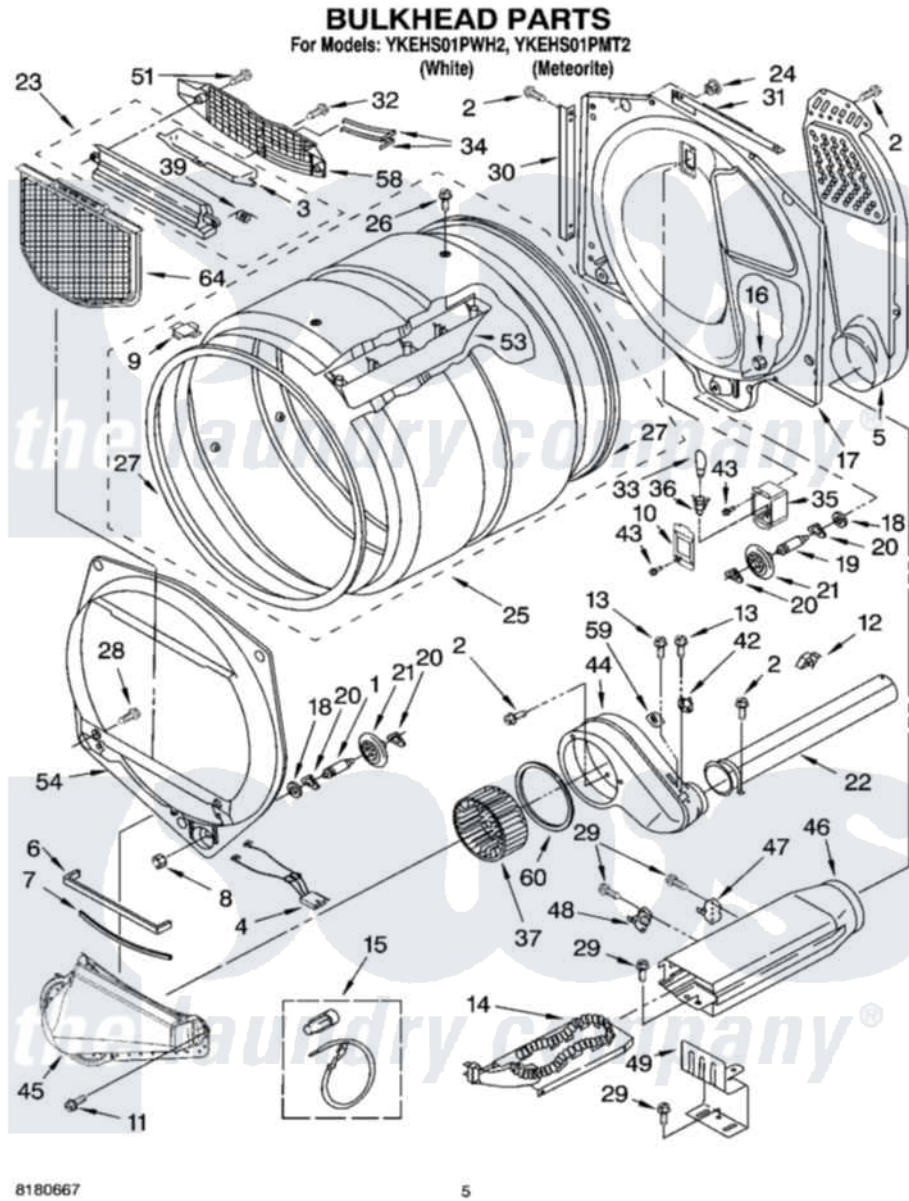

Whirlpool YKEHS01PMT2 03 - BULKHEAD PARTS

8180667

5

Whirlpool [Residential Whirlpool YKEHS01PMT2 Dryer Parts](#) Parts Diagram 03 - BULKHEAD PARTS
Click on the part number to view part

| Item | Original Part Number | Replaced By | Status | Part Description |
|------|-------------------------|---------------------------|--------|----------------------------|
| 1 | 3399508 | W10359271 | | Shaft, Drum Roller Threads |
| 2 | 3390647 | 488729 | | Screw |
| 3 | 3394984 | 8563758 | | Door, Lint Screen |
| 4 | 3406653 | | | Harness, Sensor |
| 5 | 697354 | 3387911 | | Duct-Air |
| 6 | 697813 | | | Seal, Outlet Housing |
| 7 | 697814 | 697813 | | Seal, Outlet Housing |
| 8 | 3359452 | | | Nut, Lock |
| 9 | 8066086 | | | Plug, Drum Hole |
| 10 | 3402841 | 8532165 | | Lens, Drum Light |
| 11 | 489463 | | | Screw, 8-18 X 1/16 |
| 12 | 3388229 | | | Retainer, Toe Panel |
| 13 | 3390646 | W10139210 | | Screw, 8-18 X 5/16 |
| 14 | 3387747 | | | Element, Heater |
| 15 | 279457 | | | Wire Kit, Terminal |
| 16 | 3387709 | | | Nut, 3/8-16 |