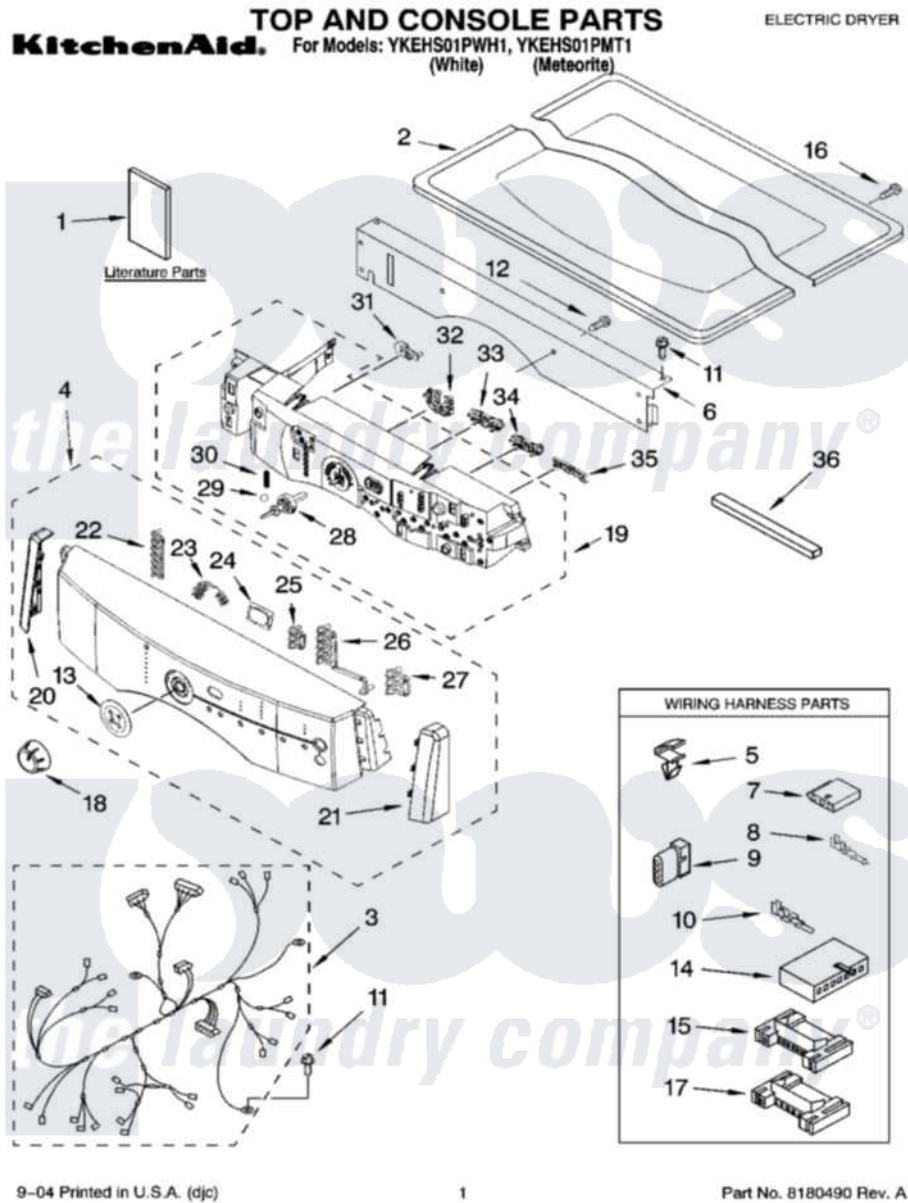

Whirlpool YKEHS01PWH1 01 - TOP AND CONSOLE PARTS

Whirlpool Residential Whirlpool YKEHS01PWH1 Dryer Parts Parts Diagram 01 - TOP AND CONSOLE PARTS
Click on the part number to view part

Item	Original Part Number	Replaced By	Status	Part Description
1	8535903		Not Available	Label, Energy Guide
"	8557328		Not Available	Use & Care Guide
"	8563818		Not Available	Tech Sheet
2	8519251	W10117263		Top
"	8539266	8546089		Top
3	8529984		Not Available	Harness, Main
4	8562599		Not Available	Panel, Console (Includes Bezel, Light Indicators & Endcaps) (White)
"	8542706	8546090		Panel-Control
5	3394427			Clip-Harness
6	8519271			Bracket, Console
7	353424			Plug, Terminal
8	94614			Terminal
9	3936144			Do-It-Yourself Repair Manuals
10	94613	596797		Terminal
11	3390647	488729		Screw

12	488886	488787	Screw
13	8542690		Bezel, Cycle
14	3936150		Connector, 7-Circuit
15	3395683		Receptacle, Multi-Terminal
16	8281225		Screw, 8-18 X 1/2
17	2203186		Connector, 5-Circuit
18	8542701		Knob, Assembly
19	8558455		User Interface
20	8562598		Endcap
"	8542714		Endcap
21	8562597		Endcap
"	8542713		Endcap
22	8542682		Light Indicator
23	8542683		Light Indicator
24	8542691		Lens, Display
25	8542684		Light Indicator
26	8542685		Light Indicator
27	8542686		Light Indicator
28	8542717		Shaft, Cycle Selector
29	8542716		Bearing, Knob
30	8542715		Spring, Knob
31	8562606		Pushbutton,)
"	8542711		Pushbutton,
32	8562603		Pushbutton,
"	8542708		Pushbutton,
33	8562604		Pushbutton,
"	8542709		Pushbutton,
34	8562605		Pushbutton,
"	8542710		Pushbutton,
35	8558454		Pushbutton,)
36	8066181		Gasket, Console