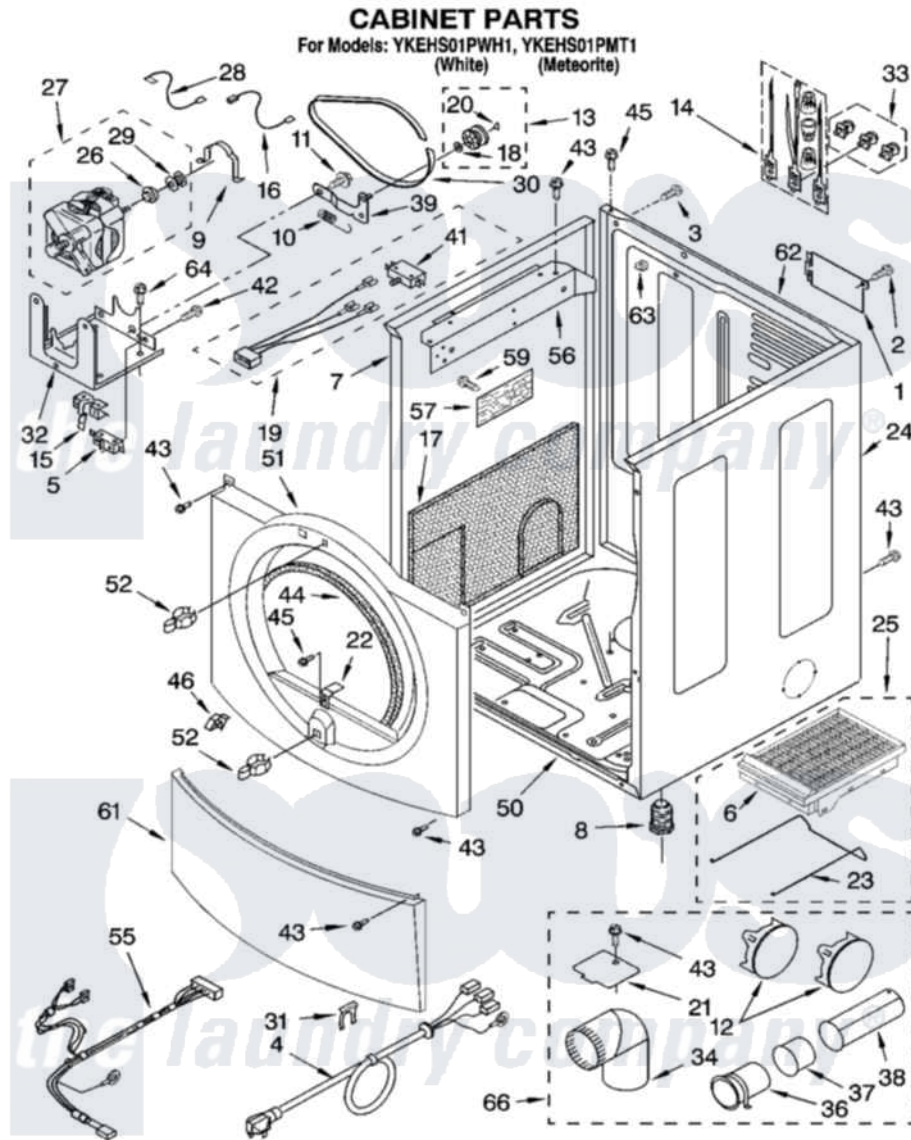

Whirlpool YKEHS01PWH1 02 - CABINET PARTS

8180490

3

Whirlpool [Residential Whirlpool YKEHS01PWH1 Dryer Parts](#) Parts Diagram 02 - CABINET PARTS
Click on the part number to view part

Item	Original Part Number	Replaced By	Status	Part Description
1	8317342	W10119283		Cover, Terminal Block
2	3390814	90767		Screw, 8A X 3/8 HeX Washer Head Tapping
3	697776	4331106		Screw, No.10-32 X 7/16
4	8529008		Not Available	HARNES, WIRING
5	3394881	279782		Switch-Lid
6	8521959	W10121663		Dryer Rack
7	8519209	W10131287		Panel
"	8542719	8546087		Panel
8	3392100	49621		Feet-Leveling
"	279810			Foot-Optional
9	660658			Clamp, Motor Mounting 343481 685441
10	3387374			Spring, Idler
11	3389420			Retainer-Idler 1/4-20 X 1/16
12	697750	W10470674		Dryer Exhaust Kit
"	8557570			Plug, Multivent