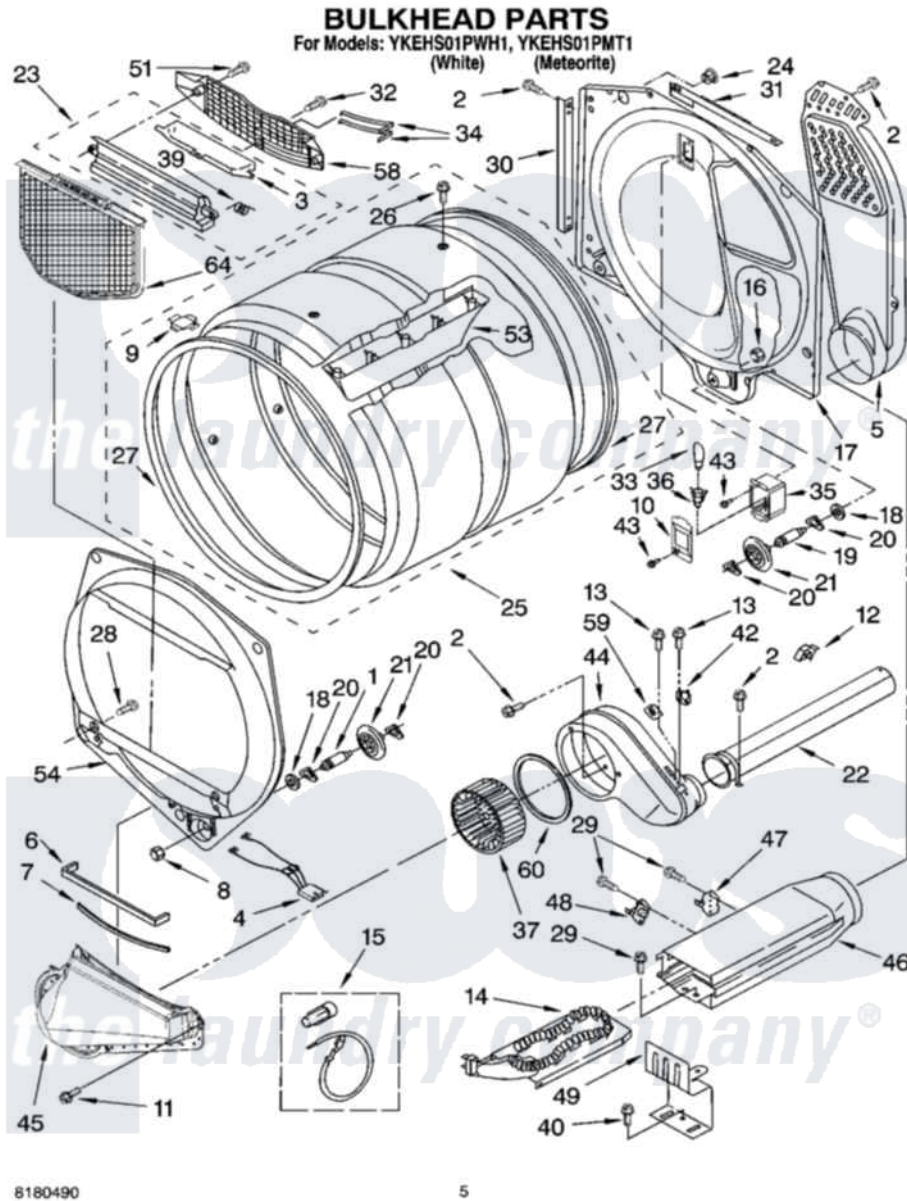

Whirlpool YKEHS01PWH1 03 - BULKHEAD PARTS

8180490

5

Whirlpool [Residential Whirlpool YKEHS01PWH1 Dryer Parts](#) Parts Diagram 03 - BULKHEAD PARTS
Click on the part number to view part

Item	Original Part Number	Replaced By	Status	Part Description
1	3399508	W10359271		Shaft, Drum Roller Threads
2	3390647	488729		Screw
3	3394984	8563758		Door, Lint Screen
4	3406653			Harness, Sensor
5	697354	3387911		Duct-Air
6	697813			Seal, Outlet Housing
7	697814	697813		Seal, Outlet Housing
8	3359452			Nut, Lock
9	8066086			Plug, Drum Hole
10	3402841	8532165		Lens, Drum Light
11	489463			Screw, 8-18 X 1/16
12	3388229			Retainer, Toe Panel
13	3390646	W10139210		Screw, 8-18 X 5/16
14	3387747			Element, Heater
15	279457			Wire Kit, Terminal
16	3387709			Nut, 3/8-16