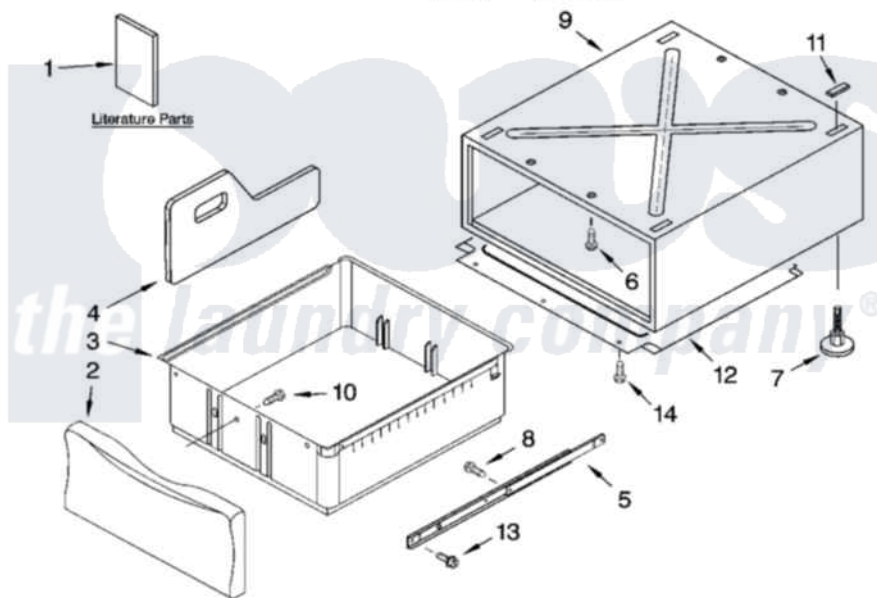

**Whirlpool YKEHS01PWH1 05 - PEDESTAL PARTS (NOT INCLUDED),
OPTIONAL PARTS (NOT INCLUDED)**

PEDESTAL PARTS (NOT INCLUDED)

For Models: YKEHS01PWH1, YKEHS01PMT1
(White) (Meteorite)

Whirlpool [Residential Whirlpool YKEHS01PWH1 Dryer Parts](#) Parts Diagram 05 - PEDESTAL PARTS (NOT INCLUDED),
OPTIONAL PARTS (NOT INCLUDED).
Click on the part number to view part

Item	Original Part Number	Replaced By	Status	Part Description
1	LIT8537141		Not Available	Literature Parts (Installation Instructions)
"	LIT8537342		Not Available	Literature Parts (Parts List)
2	8537870	8538014		Drawer Front Assembly
"	8537871	8538015		Drawer Front Assembly
"	8537872	8538016		Drawer Front Assembly
"	8537908	8538017		Drawer Front Assembly
"	8537931	8538018		Drawer Front Assembly
3	8537883			Drawer Bin
"	8537934			Drawer Bin
4	8537875	280123		Divider
"	8537935	285974		Divider
5	8537850	8578394		Slide Assembly
6	3400111			Screw, 12-14 X 5/8
7	8537852	8563585		Leveling Foot And Nut