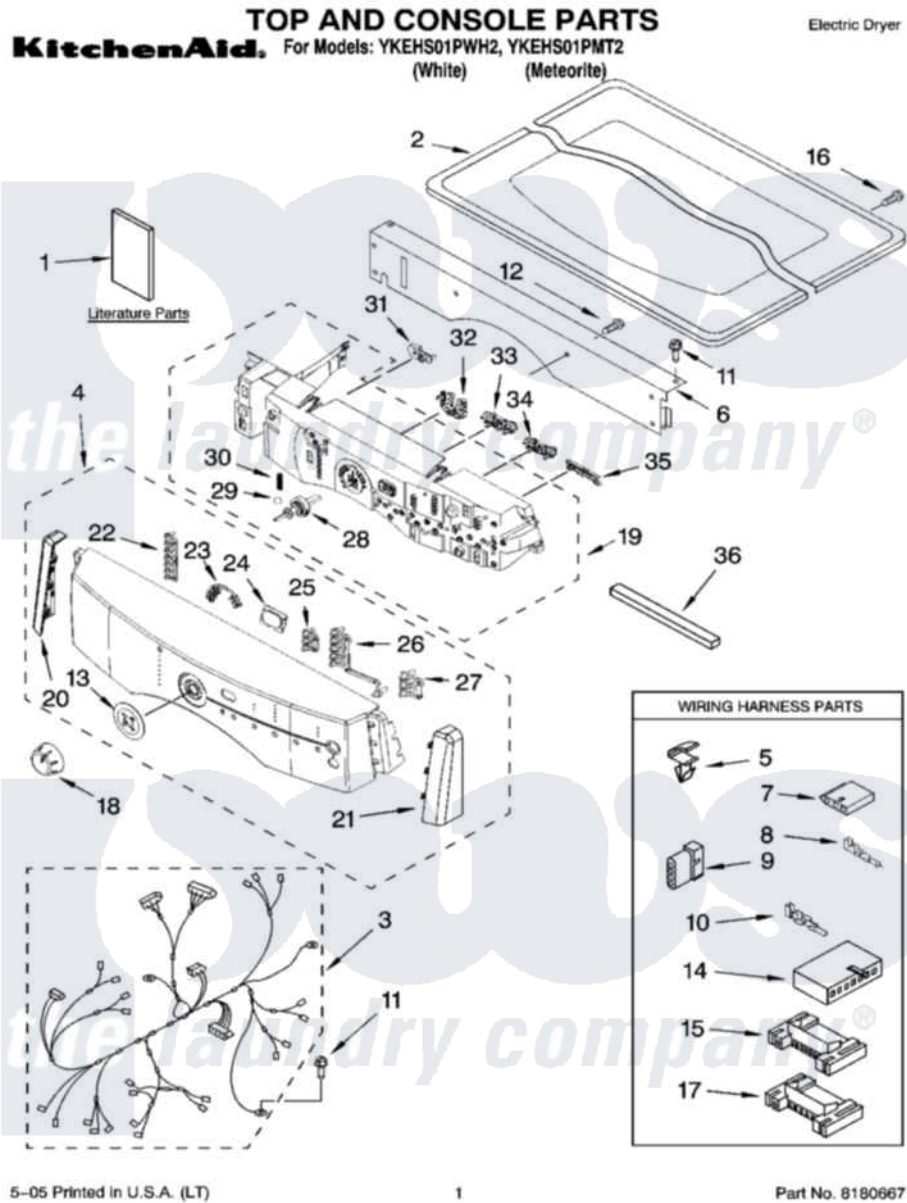

Whirlpool YKEHS01PWH2 01 - TOP AND CONSOLE PARTS

Whirlpool Residential Whirlpool YKEHS01PWH2 Dryer Parts Parts Diagram 01 - TOP AND CONSOLE PARTS
Click on the part number to view part

Item	Original Part Number	Replaced By	Status	Part Description
1	8557328		Not Available	Use & Care Guide
"	8563818		Not Available	Tech Sheet
"	8557330		Not Available	GUIDE, QUICK START
2	8519251	W10117263		Top
"	8539266	8546089		Top
3	8529984		Not Available	Harness, Main
4	8562599		Not Available	Panel, Console (Includes Bezel, Light Indicators & Endcaps) (White)
"	8542706	8546090		Panel-Control
5	3394427			Clip-Harness
6	8519271			Bracket, Console
7	353424			Plug, Terminal
8	94614			Terminal
9	3936144			Do-It-Yourself Repair Manuals
10	94613	596797		Terminal
11	3390647	488729		Screw

12	488886	488787	Screw
13	8542690		Bezel, Cycle
14	3936150		Connector, 7-Circuit
15	3395683		Receptacle, Multi-Terminal
16	8281225		Screw, 8-18 X 1/2
17	2203186		Connector, 5-Circuit
18	8542701		Knob, Assembly
19	8558455		User Interface
20	8562598		Endcap
"	8542714		Endcap
21	8562597		Endcap
"	8542713		Endcap
22	8542682		Light Indicator
23	8542683		Light Indicator
24	8542691		Lens, Display
25	8542684		Light Indicator
26	8542685		Light Indicator
27	8542686		Light Indicator
28	8542717		Shaft, Cycle Selector
29	8542716		Bearing, Knob
30	8542715		Spring, Knob
31	8562606		Pushbutton,)
"	8542711		Pushbutton,
32	8562603		Pushbutton,
"	8542708		Pushbutton,
33	8562604		Pushbutton,
"	8542709		Pushbutton,
34	8562605		Pushbutton,
"	8542710		Pushbutton,
35	8558454		Pushbutton,)
36	8066181		Gasket, Console