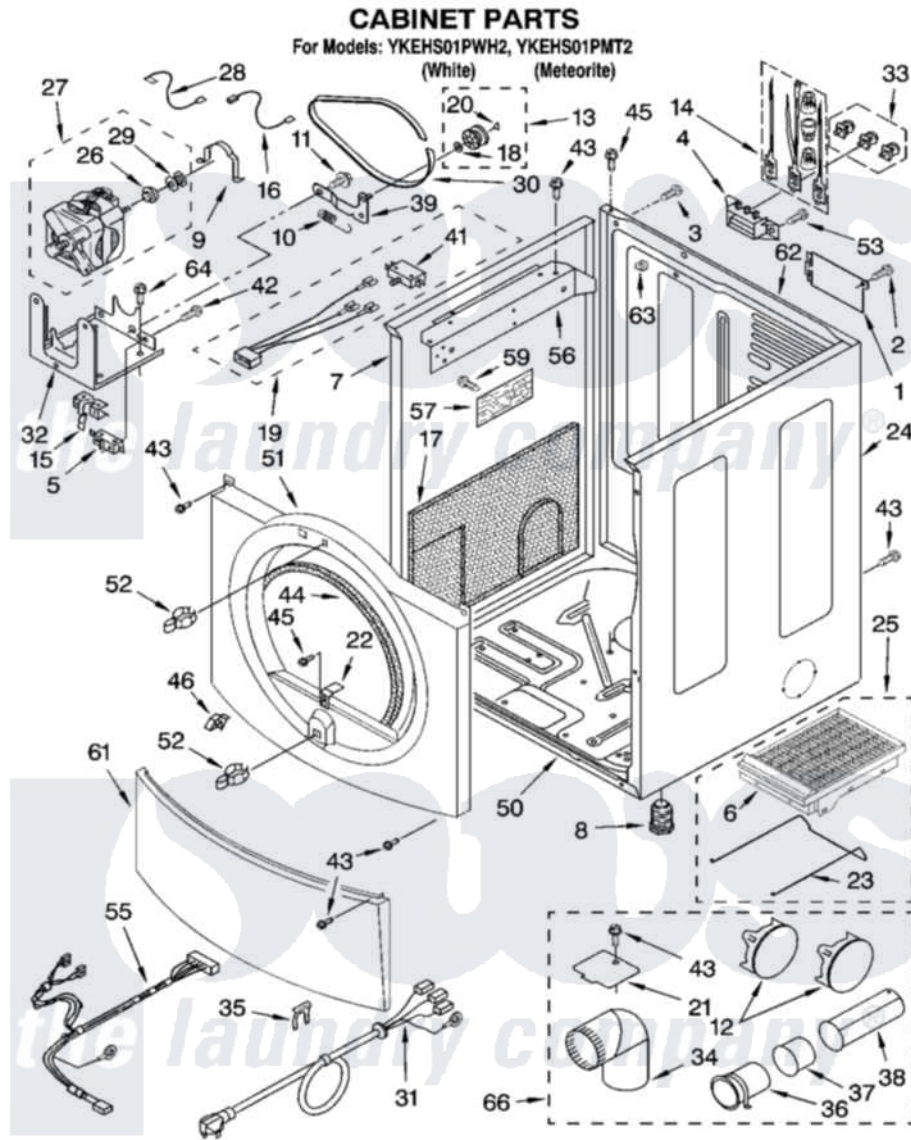

# Whirlpool YKEHS01PWH2 02 - CABINET PARTS

8180667

3

Whirlpool [Residential Whirlpool YKEHS01PWH2 Dryer Parts](#) Parts Diagram 02 - CABINET PARTS  
 Click on the part number to view part

Item	Original Part Number	Replaced By	Status	Part Description
1	8317342	<a href="#">W10119283</a>		Cover, Terminal Block
2	3390814	<a href="#">90767</a>		Screw, 8A X 3/8 HeX Washer Head Tapping
3	697776	<a href="#">4331106</a>		Screw, No.10-32 X 7/16
4	<a href="#">3397659</a>			Block, Terminal
5	3394881	<a href="#">279782</a>		Switch-Lid
6	8521959	<a href="#">W10121663</a>		Dryer Rack
7	8519209	<a href="#">W10131287</a>		Panel
"	8542719	<a href="#">8546087</a>		Panel
8	3392100	<a href="#">49621</a>		Feet-Leveling
"	<a href="#">279810</a>			Foot-Optional
9	<a href="#">660658</a>			Clamp, Motor Mounting 343481 685441
10	<a href="#">3387374</a>			Spring, Idler
11	<a href="#">3389420</a>			Retainer-Idler 1/4-20 X 1/16
12	697750	<a href="#">W10470674</a>		Dryer Exhaust Kit
"	<a href="#">8557570</a>			Plug, Multivent