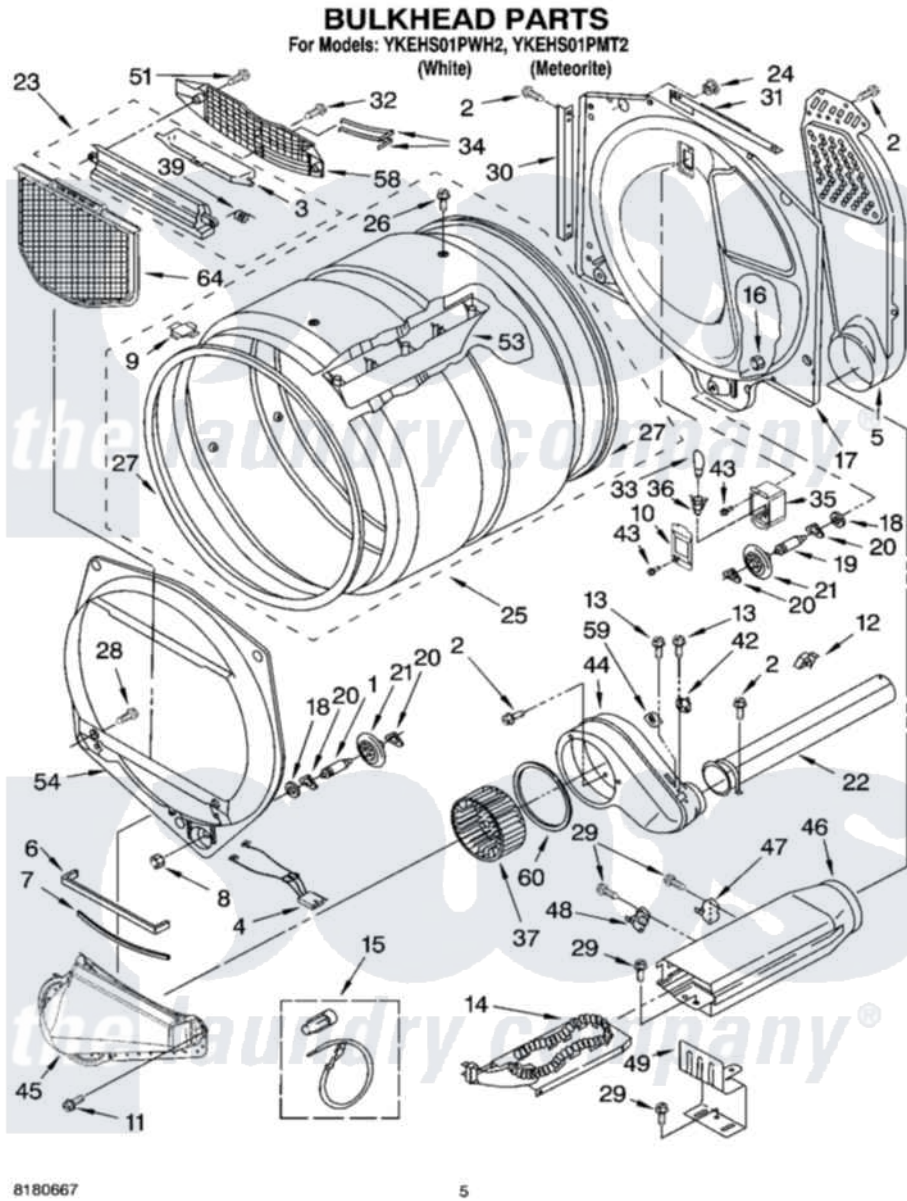

# Whirlpool YKEHS01PWH2 03 - BULKHEAD PARTS

Whirlpool [Residential Whirlpool YKEHS01PWH2 Dryer Parts](#) Parts Diagram 03 - BULKHEAD PARTS  
Click on the part number to view part

Item	Original Part Number	Replaced By	Status	Part Description
1	3399508	<a href="#">W10359271</a>		Shaft, Drum Roller Threads
2	3390647	<a href="#">488729</a>		Screw
3	3394984	<a href="#">8563758</a>		Door, Lint Screen
4	<a href="#">3406653</a>			Harness, Sensor
5	697354	<a href="#">3387911</a>		Duct-Air
6	<a href="#">697813</a>			Seal, Outlet Housing
7	697814	<a href="#">697813</a>		Seal, Outlet Housing
8	<a href="#">3359452</a>			Nut, Lock
9	<a href="#">8066086</a>			Plug, Drum Hole
10	3402841	<a href="#">8532165</a>		Lens, Drum Light
11	<a href="#">489463</a>			Screw, 8-18 X 1/16
12	<a href="#">3388229</a>			Retainer, Toe Panel
13	3390646	<a href="#">W10139210</a>		Screw, 8-18 X 5/16
14	<a href="#">3387747</a>			Element, Heater
15	<a href="#">279457</a>			Wire Kit, Terminal
16	<a href="#">3387709</a>			Nut, 3/8-16