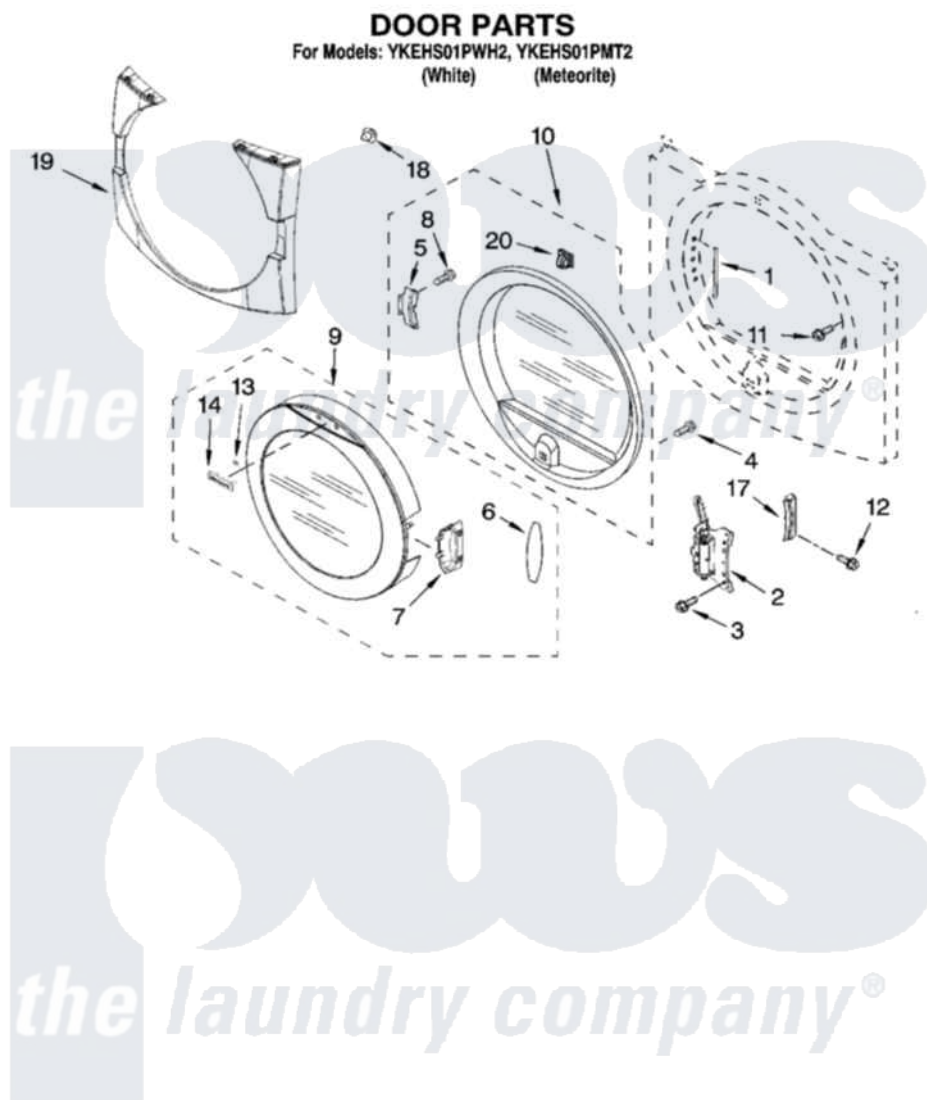

Whirlpool YKEHS01PWH2 04 - DOOR PARTS, OPTIONAL PARTS (NOT INCLUDED)

8180667

7

Whirlpool [Residential Whirlpool YKEHS01PWH2 Dryer Parts](#) Parts Diagram 04 - DOOR PARTS, OPTIONAL PARTS (NOT INCLUDED)

[Click on the part number to view part](#)

Item	Original Part Number	Replaced By	Status	Part Description
1	8563855			Label, Hinge Hole
2	8559709	280200		Hinge
3	342043	486146		Screw
4	9742177			Screw, 8-18 X .625
5	8529539			Bracket, Handle
6	8541011		Not Available	Pad, Door Handle
7	8557268			Handle, Door
8	3393008	308685		Side Trim)
9	8542697			Door And Window Assembly
10	8557501			Inner Door Assembly
11	355515			Screw, 8-18 X 11/16
12	3400859			Screw, Grounding
13	8558182	2004333		Nut
14	9707516			Medallion
17	8566486			Cover-Hinge, Rotating