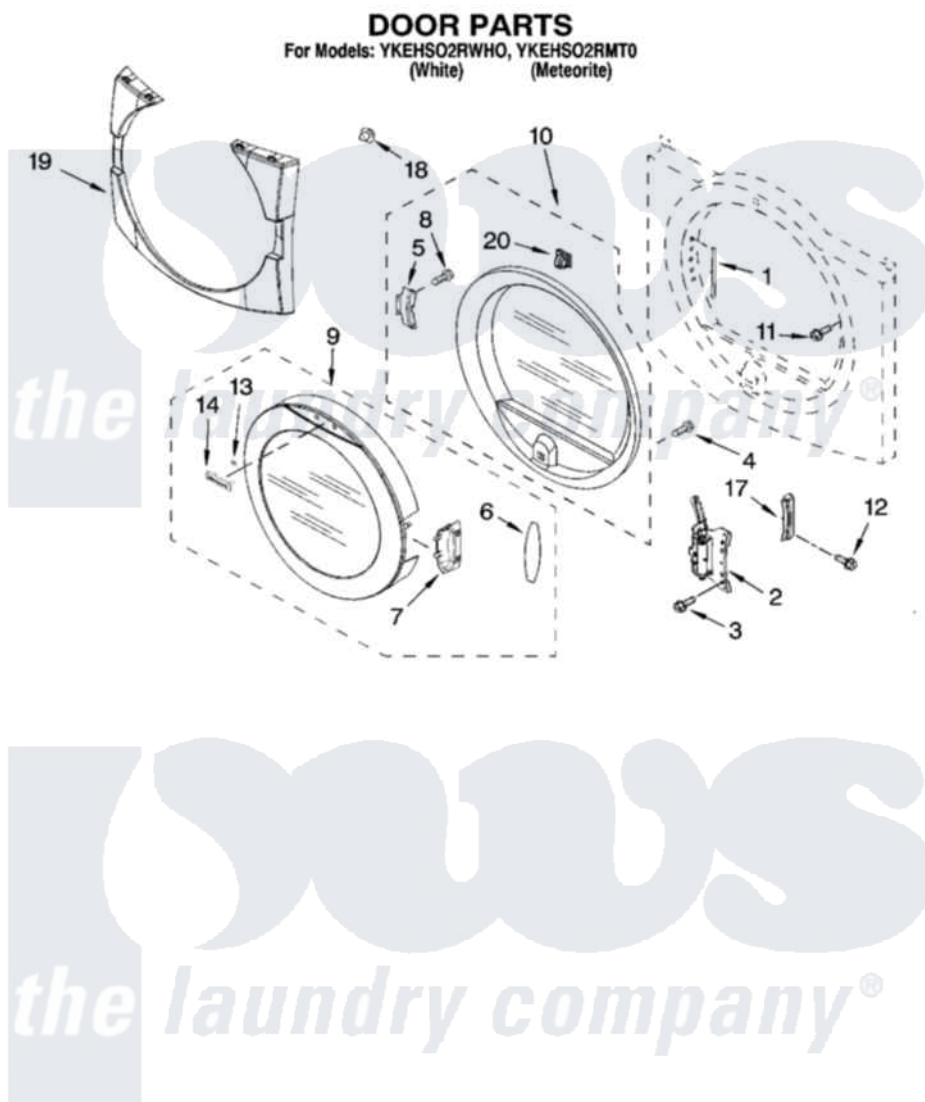

Whirlpool YKEHSO2RMT0 04 - DOOR PARTS, OPTIONAL PARTS (NOT INCLUDED)

8180812

7

Whirlpool Residential Whirlpool YKEHSO2RMT0 Dryer Parts Parts Diagram 04 - DOOR PARTS, OPTIONAL PARTS (NOT INCLUDED)

[Click on the part number to view part](#)

Item	Original Part Number	Replaced By	Status	Part Description
1	8563855			Label, Hinge Hole
2	8559709	280200		Hinge
3	8534015	280203		Screw-Kit
4	9742177			Screw, 8-18 X .625
5	8529539			Bracket, Handle
6	8541011		Not Available	Pad, Door Handle
7	8557268			Handle, Door
8	3393008	308685		Side Trim)
9	8542697			Door And Window Assembly
10	8557501			Inner Door Assembly
11	355515			Screw, 8-18 X 11/16
12	3400859			Screw, Grounding
13	8558182	2004333		Nut
14	9707516			Medallion
17	8566486			Cover-Hinge, Rotating