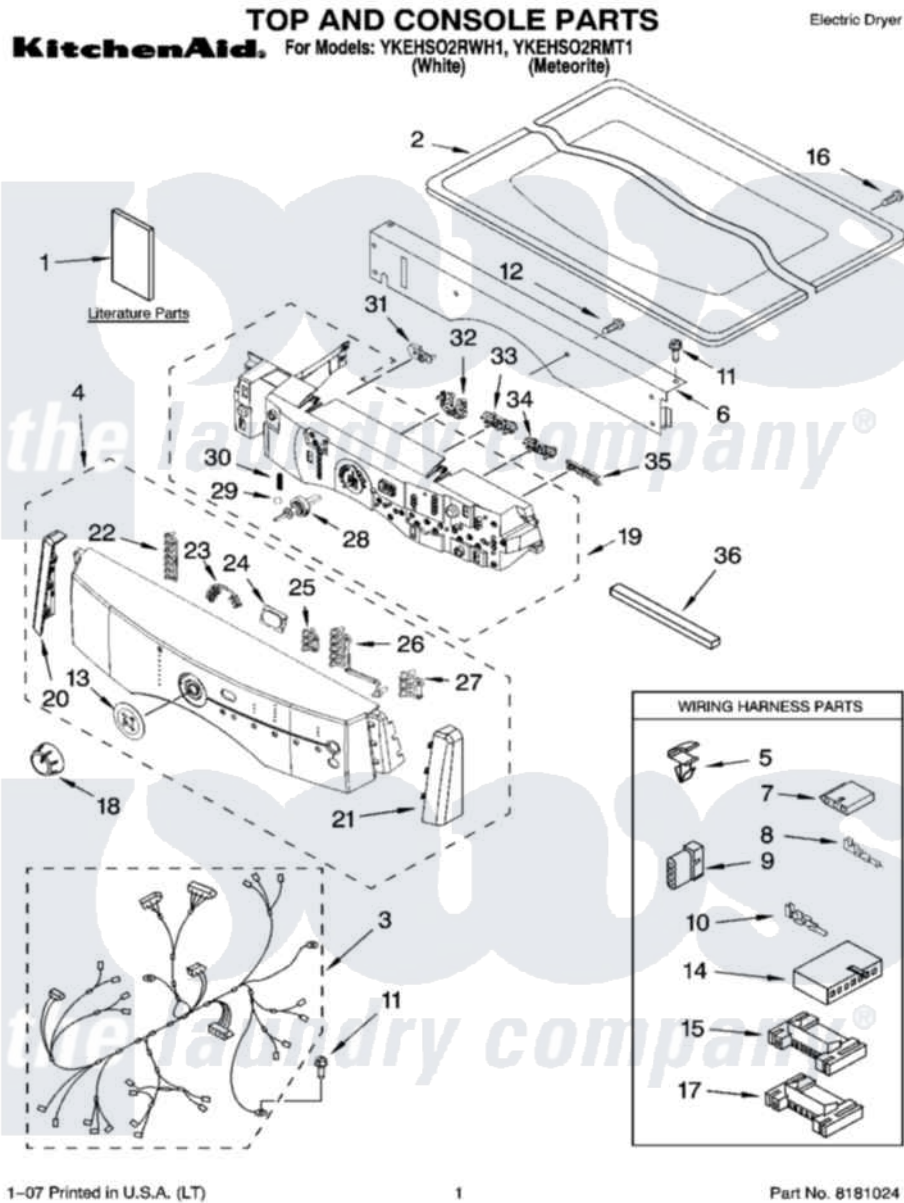

Whirlpool YKEHSO2RMT1 01 - TOP AND CONSOLE PARTS

Whirlpool Residential Whirlpool YKEHSO2RMT1 Dryer Parts Parts Diagram 01 - TOP AND CONSOLE PARTS
 Click on the part number to view part

Item	Original Part Number	Replaced By	Status	Part Description
1	8578196		Not Available	Use & Care Guide
"	8563818		Not Available	Tech Sheet
"	8557330		Not Available	GUIDE, QUICK START
2	8519251	W10117263		Top
"	8539266	8546089		Top
3	8529984		Not Available	Harness, Main
4	8562599		Not Available	Panel, Console (Includes Bezel, Light Indicators & Endcaps) (White)
"	8542706	8546090		Panel-Control
5	3394427			Clip-Harness
6	8519271			Bracket, Console
7	353424			Plug, Terminal
8	94614			Terminal
9	3936144			Do-It-Yourself Repair Manuals
10	94613	596797		Terminal
11	3390647	488729		Screw

12	488886	488787	Screw
13	8542690		Bezel, Cycle
14	3936150		Connector, 7-Circuit
15	3395683		Receptacle, Multi-Terminal
16	8281225		Screw, 8-18 X 1/2
17	2203186		Connector, 5-Circuit
18	8542701		Knob, Assembly
19	8558455		User Interface
20	8562598		Endcap
"	8542714		Endcap
21	8562597		Endcap
"	8542713		Endcap
22	8542682		Light Indicator
23	8542683		Light Indicator
24	8542691		Lens, Display
25	8542684		Light Indicator
26	8542685		Light Indicator
27	8542686		Light Indicator
28	8542717		Shaft, Cycle Selector
29	8542716		Bearing, Knob
30	8542715		Spring, Knob
31	8562606		Pushbutton,)
"	8542711		Pushbutton,
32	8562603		Pushbutton,
"	8542708		Pushbutton,
33	8562604		Pushbutton,
"	8542709		Pushbutton,
34	8562605		Pushbutton,
"	8542710		Pushbutton,
35	8558454		Pushbutton,)
36	8066181		Gasket, Console