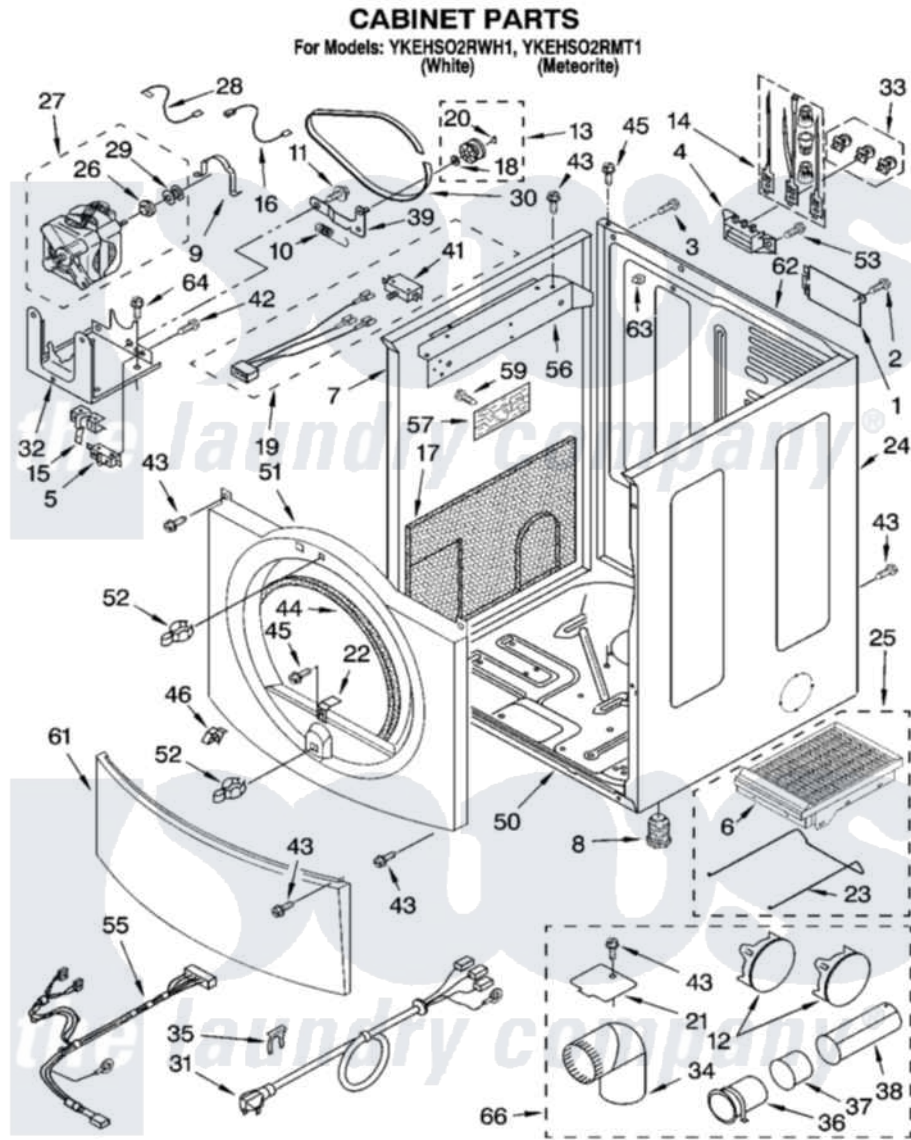

Whirlpool YKEHSO2RMT1 02 - CABINET PARTS

8181024

3

Whirlpool [Residential Whirlpool YKEHSO2RMT1 Dryer Parts](#) Parts Diagram 02 - CABINET PARTS
Click on the part number to view part

Item	Original Part Number	Replaced By	Status	Part Description
1	8317342	W10119283		Cover, Terminal Block
2	3390814	90767		Screw, 8A X 3/8 HeX Washer Head Tapping
3	697776	4331106		Screw, No.10-32 X 7/16
4	3397659			Block, Terminal
5	3394881	279782		Switch-Lid
6	8521959	W10121663		Dryer Rack
7	8519209	W10131287		Panel
"	8542719	8546087		Panel
8	3392100	49621		Feet-Leveling
"	279810			Foot-Optional
9	660658			Clamp, Motor Mounting 343481 685441
10	3387374			Spring, Idler
11	3389420			Retainer-Idler 1/4-20 X 1/16
12	697750	W10470674		Dryer Exhaust Kit
"	8557570			Plug, Multivent