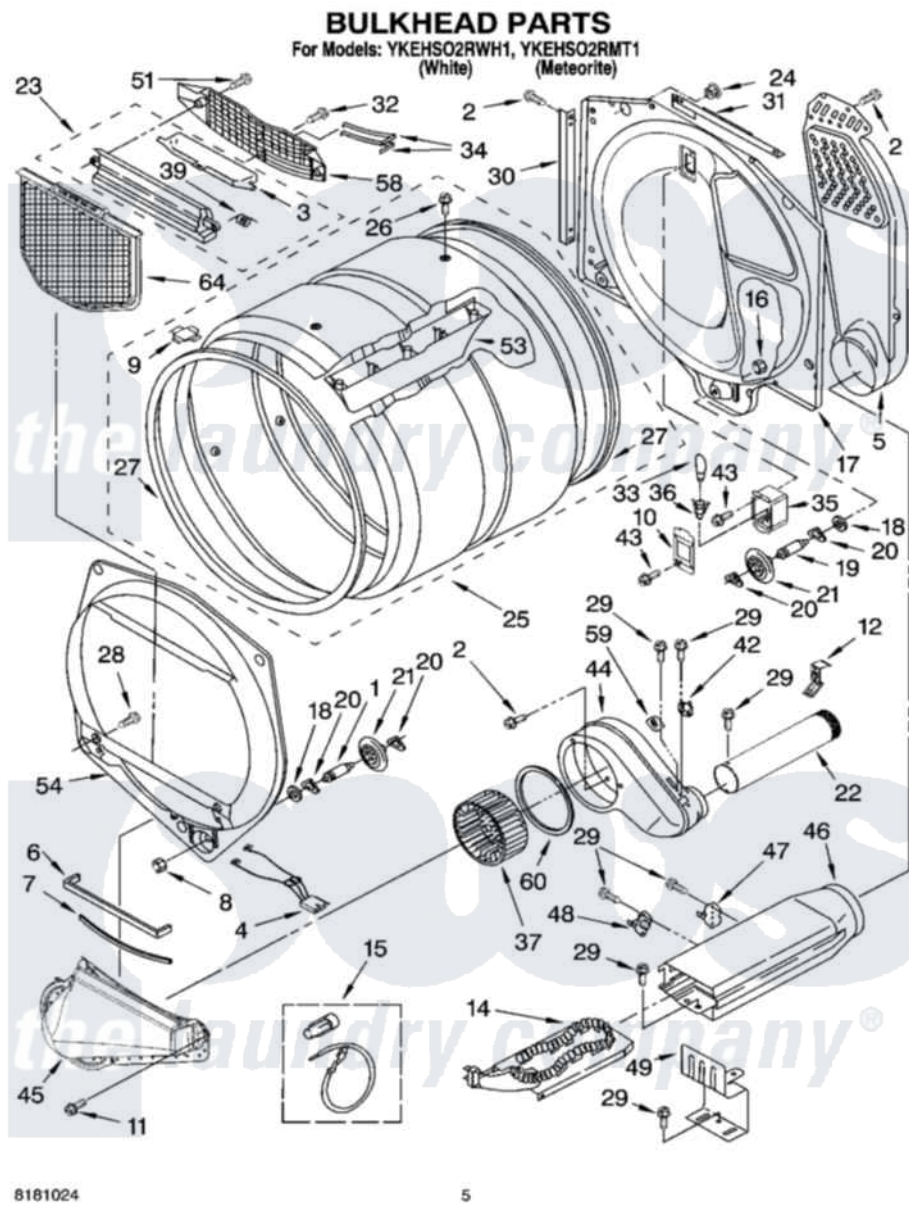

# Whirlpool YKEHSO2RMT1 03 - BULKHEAD PARTS

Whirlpool [Residential Whirlpool YKEHSO2RMT1 Dryer Parts](#) Parts Diagram 03 - BULKHEAD PARTS  
Click on the part number to view part

Item	Original Part Number	Replaced By	Status	Part Description
1	8575324	<a href="#">W10359271</a>		Shaft, Drum Roller Threads
2	3390647	<a href="#">488729</a>		Screw
3	3394984	<a href="#">8563758</a>		Door, Lint Screen
4	<a href="#">3406653</a>			Harness, Sensor
5	697354	<a href="#">3387911</a>		Duct-Air
6	<a href="#">697813</a>			Seal, Outlet Housing
7	697814	<a href="#">697813</a>		Seal, Outlet Housing
8	3934666	<a href="#">W10080210</a>		Nut, 3/8 X 16
9	<a href="#">8066086</a>			Plug, Drum Hole
10	3402841	<a href="#">8532165</a>		Lens, Drum Light
11	<a href="#">489463</a>			Screw, 8-18 X 1/16
12	<a href="#">8572105</a>			Retainer, Toe Panel
14	<a href="#">3387747</a>			Element, Heater
15	<a href="#">279457</a>			Wire Kit, Terminal
16	W10001120	<a href="#">W10080190</a>		Nut, 3/8-16
17	<a href="#">8520836</a>			Bulkhead, Rear