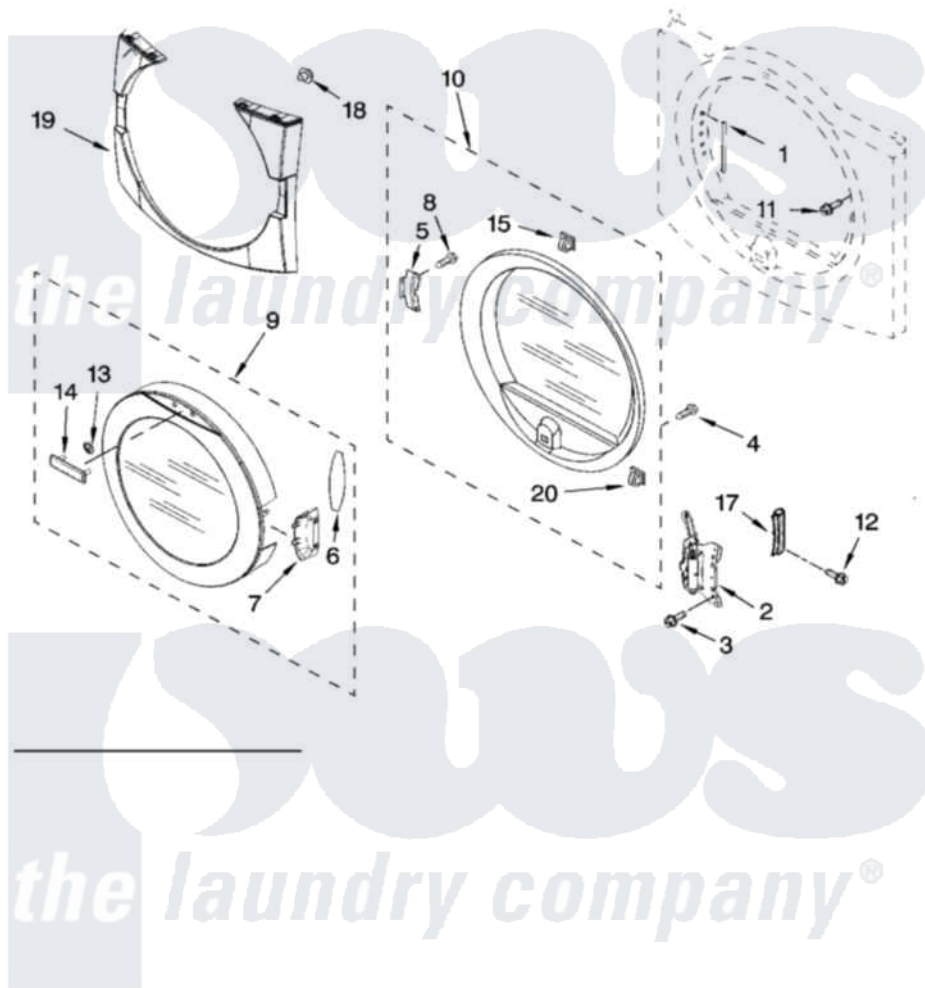

Whirlpool YKEHSO2RMT1 04 - DOOR PARTS, OPTIONAL PARTS (NOT INCLUDED)

DOOR PARTS
For Models: YKEHSO2RWH1, YKEHSO2RMT1
(White) (Meteorite)

8181024

7

Whirlpool Residential Whirlpool YKEHSO2RMT1 Dryer Parts Parts Diagram 04 - DOOR PARTS, OPTIONAL PARTS (NOT INCLUDED)

[Click on the part number to view part](#)

Item	Original Part Number	Replaced By	Status	Part Description
1	8563855			Label, Hinge Hole
2	8559709	280200		Hinge
3	342043	486146		Screw
4	9742177			Screw, 8-18 X .625
5	8529539			Bracket, Handle
6	8541011		Not Available	Pad, Door Handle
7	8557268			Handle, Door
8	3393008	308685		Side Trim)
9	8542697			Door And Window Assembly
10	8557501			Inner Door Assembly
11	355515			Screw, 8-18 X 11/16
12	3400859			Screw, Grounding
13	8558182	2004333		Nut
14	9707516			Medallion
15	690081	279570		Latch