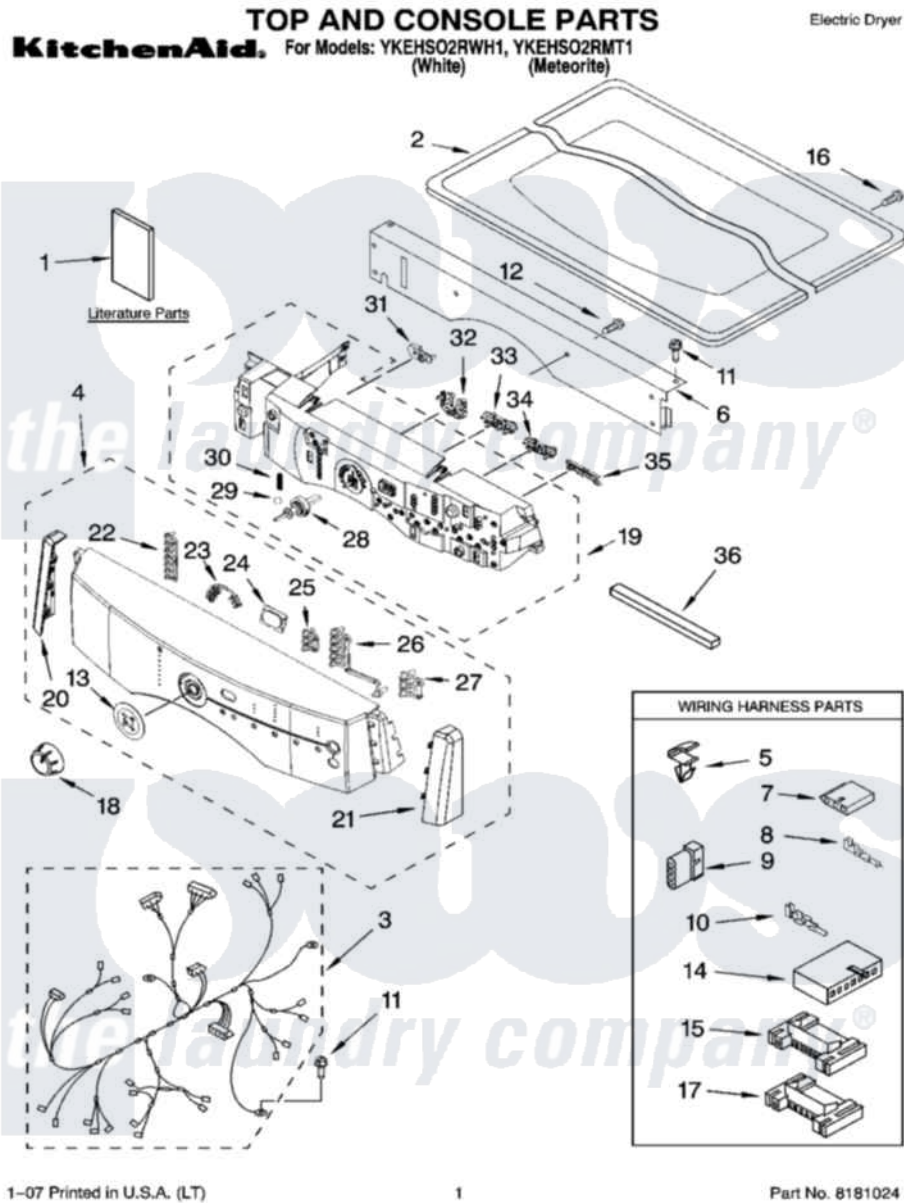

Whirlpool YKEHSO2RWH1 01 - TOP AND CONSOLE PARTS

Whirlpool Residential Whirlpool YKEHSO2RWH1 Dryer Parts Parts Diagram 01 - TOP AND CONSOLE PARTS
Click on the part number to view part

Item	Original Part Number	Replaced By	Status	Part Description
1	8578196		Not Available	Use & Care Guide
"	8563818		Not Available	Tech Sheet
"	8557330		Not Available	GUIDE, QUICK START
2	8519251	W10117263		Top
"	8539266	8546089		Top
3	8529984		Not Available	Harness, Main
4	8562599		Not Available	Panel, Console (Includes Bezel, Light Indicators & Endcaps) (White)
"	8542706	8546090		Panel-Control
5	3394427			Clip-Harness
6	8519271			Bracket, Console
7	353424			Plug, Terminal
8	94614			Terminal
9	3936144			Do-It-Yourself Repair Manuals
10	94613	596797		Terminal
11	3390647	488729		Screw

12	488886	488787	Screw
13	8542690		Bezel, Cycle
14	3936150		Connector, 7-Circuit
15	3395683		Receptacle, Multi-Terminal
16	8281225		Screw, 8-18 X 1/2
17	2203186		Connector, 5-Circuit
18	8542701		Knob, Assembly
19	8558455		User Interface
20	8562598		Endcap
"	8542714		Endcap
21	8562597		Endcap
"	8542713		Endcap
22	8542682		Light Indicator
23	8542683		Light Indicator
24	8542691		Lens, Display
25	8542684		Light Indicator
26	8542685		Light Indicator
27	8542686		Light Indicator
28	8542717		Shaft, Cycle Selector
29	8542716		Bearing, Knob
30	8542715		Spring, Knob
31	8562606		Pushbutton,)
"	8542711		Pushbutton,
32	8562603		Pushbutton,
"	8542708		Pushbutton,
33	8562604		Pushbutton,
"	8542709		Pushbutton,
34	8562605		Pushbutton,
"	8542710		Pushbutton,
35	8558454		Pushbutton,)
36	8066181		Gasket, Console