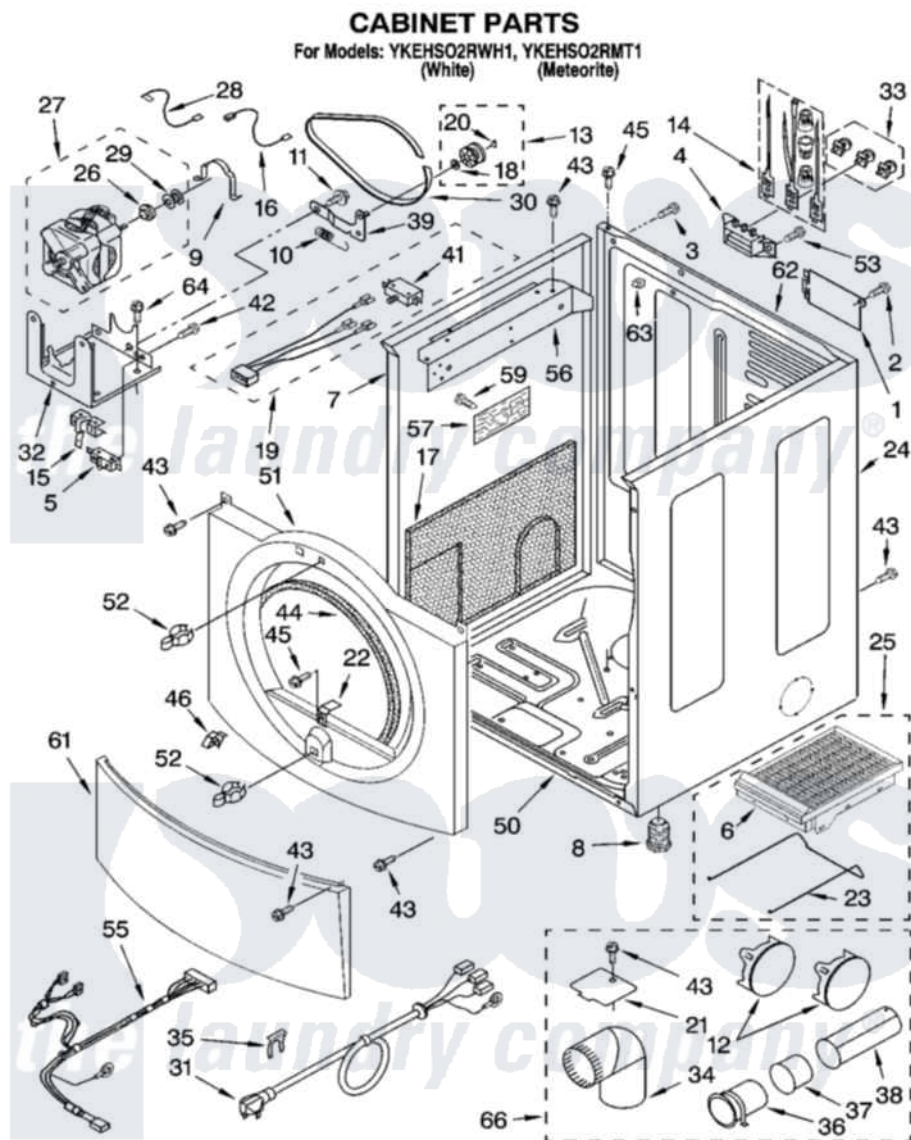

Whirlpool YKEHSO2RWH1 02 - CABINET PARTS

8181024

3

Whirlpool [Residential Whirlpool YKEHSO2RWH1 Dryer Parts](#) Parts Diagram 02 - CABINET PARTS

[Click on the part number to view part](#)

Item	Original Part Number	Replaced By	Status	Part Description
1	8317342	W10119283		Cover, Terminal Block
2	3390814	90767		Screw, 8A X 3/8 HeX Washer Head Tapping
3	697776	4331106		Screw, No.10-32 X 7/16
4	3397659			Block, Terminal
5	3394881	279782		Switch-Lid
6	8521959	W10121663		Dryer Rack
7	8519209	W10131287		Panel
"	8542719	8546087		Panel
8	3392100	49621		Feet-Leveling
"	279810			Foot-Optional
9	660658			Clamp, Motor Mounting 343481 685441
10	3387374			Spring, Idler
11	3389420			Retainer-Idler 1/4-20 X 1/16
12	697750	W10470674		Dryer Exhaust Kit
"	8557570			Plug, Multivent