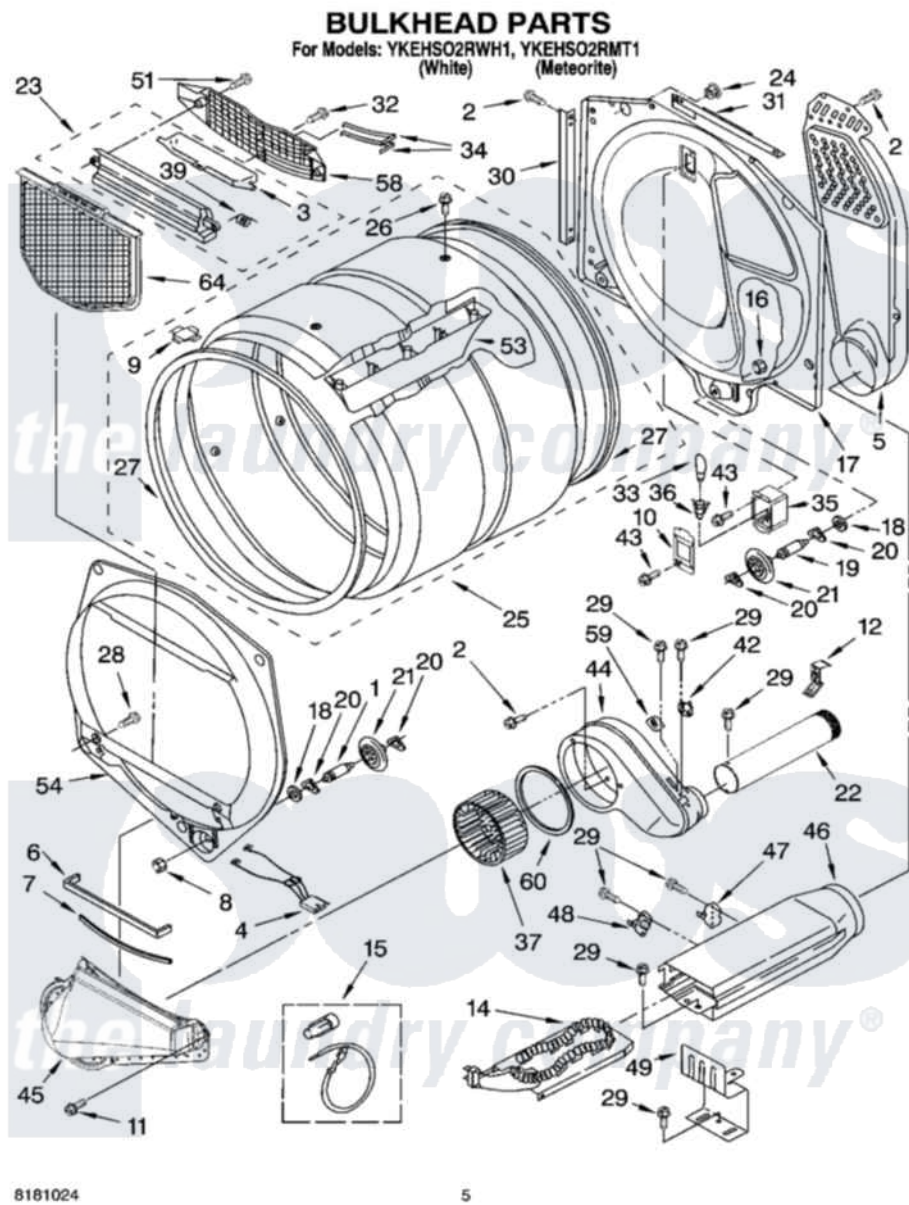

# Whirlpool YKEHSO2RWH1 03 - BULKHEAD PARTS

Whirlpool [Residential Whirlpool YKEHSO2RWH1 Dryer Parts](#) Parts Diagram 03 - BULKHEAD PARTS  
Click on the part number to view part

Item	Original Part Number	Replaced By	Status	Part Description
1	8575324	<a href="#">W10359271</a>		Shaft, Drum Roller Threads
2	3390647	<a href="#">488729</a>		Screw
3	3394984	<a href="#">8563758</a>		Door, Lint Screen
4	<a href="#">3406653</a>			Harness, Sensor
5	697354	<a href="#">3387911</a>		Duct-Air
6	<a href="#">697813</a>			Seal, Outlet Housing
7	697814	<a href="#">697813</a>		Seal, Outlet Housing
8	3934666	<a href="#">W10080210</a>		Nut, 3/8 X 16
9	<a href="#">8066086</a>			Plug, Drum Hole
10	3402841	<a href="#">8532165</a>		Lens, Drum Light
11	<a href="#">489463</a>			Screw, 8-18 X 1/16
12	<a href="#">8572105</a>			Retainer, Toe Panel
14	<a href="#">3387747</a>			Element, Heater
15	<a href="#">279457</a>			Wire Kit, Terminal
16	W10001120	<a href="#">W10080190</a>		Nut, 3/8-16
17	<a href="#">8520836</a>			Bulkhead, Rear