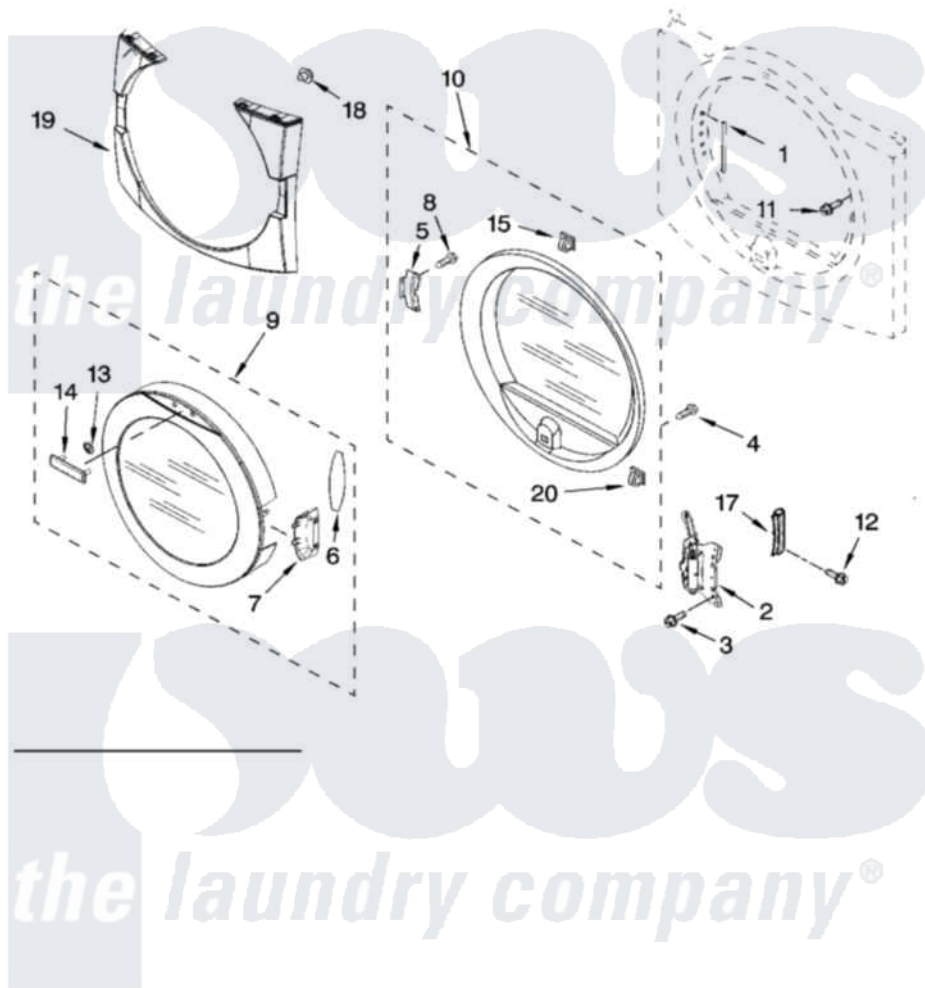

**Whirlpool YKEHSO2RWH1 04 - DOOR PARTS, OPTIONAL PARTS (NOT INCLUDED)**

**DOOR PARTS**  
For Models: YKEHSO2RWH1, YKEHSO2RMT1  
(White) (Meteorite)

8181024

7

Whirlpool Residential Whirlpool YKEHSO2RWH1 Dryer Parts Parts Diagram 04 - DOOR PARTS, OPTIONAL PARTS (NOT INCLUDED)

Click on the part number to view part

Item	Original Part Number	Replaced By	Status	Part Description
1	<a href="#">8563855</a>			Label, Hinge Hole
2	8559709	<a href="#">280200</a>		Hinge
3	342043	<a href="#">486146</a>		Screw
4	<a href="#">9742177</a>			Screw, 8-18 X .625
5	<a href="#">8529539</a>			Bracket, Handle
6	8541011		Not Available	Pad, Door Handle
7	<a href="#">8557268</a>			Handle, Door
8	3393008	<a href="#">308685</a>		Side Trim )
9	<a href="#">8542697</a>			Door And Window Assembly
10	<a href="#">8557501</a>			Inner Door Assembly
11	<a href="#">355515</a>			Screw, 8-18 X 11/16
12	<a href="#">3400859</a>			Screw, Grounding
13	8558182	<a href="#">2004333</a>		Nut
14	<a href="#">9707516</a>			Medallion
15	690081	<a href="#">279570</a>		Latch

17	<a href="#">8566486</a>		Cover-Hinge, Rotating
"	<a href="#">8566485</a>		Cover-Hinge, Rotating
18	8547091	<a href="#">8181929</a>	Clip, Trim
19	<a href="#">8562596</a>		Trim And Clip Assembly
"	<a href="#">8542698</a>		Trim And Clip Assembly
20	<a href="#">3389441</a>		Door Catch Assembly
	<a href="#">72017</a>		Paint, Touch-Up
"	4396603	<a href="#">W10202939</a>	Paint, Touch-Up
"	<a href="#">350930</a>		Paint, Pressurized Spray B
"	<a href="#">350938</a>		Paint, Pressurized Spray B
"	BLANK	Not Available	ACCESSORY PARTS
"	8529894	<a href="#">346764</a>	Kit, Hold Down
"	<a href="#">8522199</a>		Accessory Parts
"	<a href="#">8541503</a>		Kit, Stack Assembly
"	80047		PAINT, BULK (1 QT.) (KIT, DRYER REPAIR)