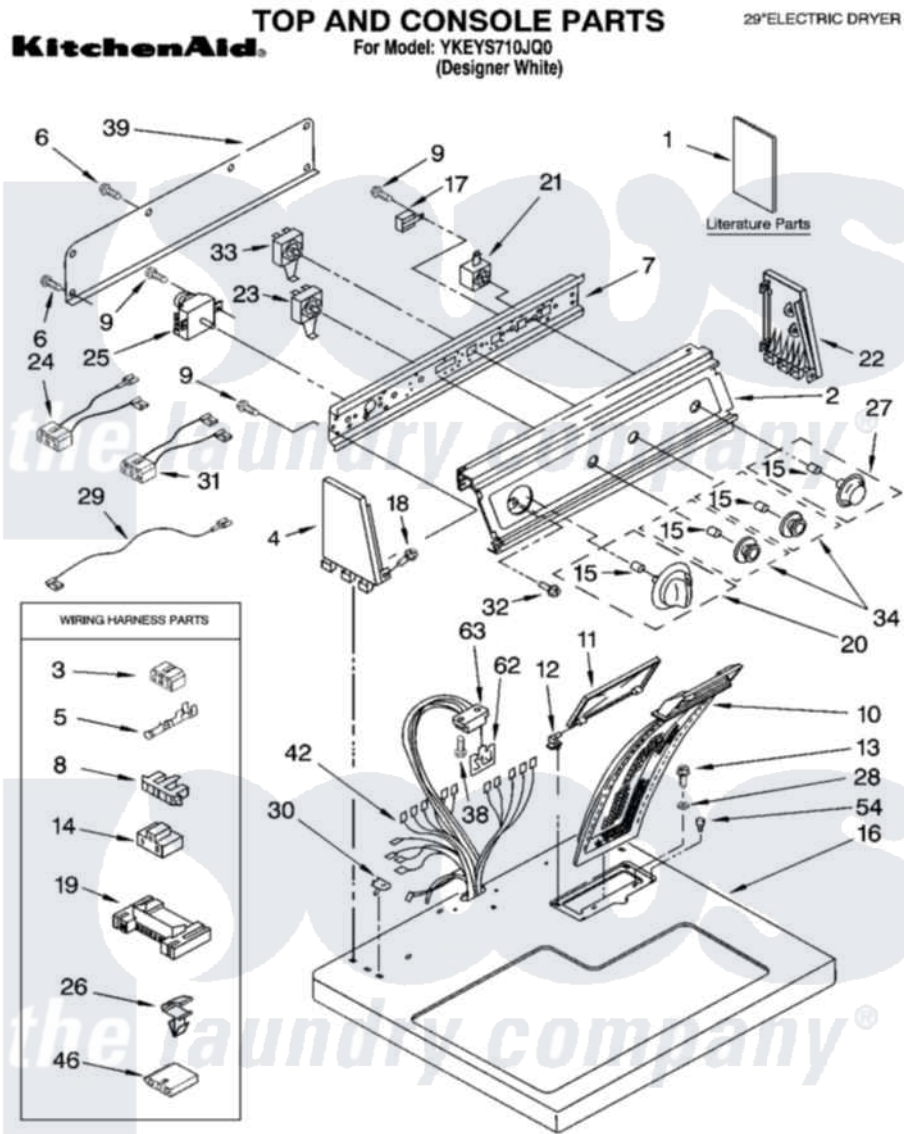

# Whirlpool YKEYS710JQ0 01 - TOP AND CONSOLE PARTS

9-01 Litho in U.S.A. (djc)

1

Part No. 4377961

Whirlpool [Residential Whirlpool YKEYS710JQ0 Dryer Parts](#) Parts Diagram 01 - TOP AND CONSOLE PARTS  
 Click on the part number to view part

Item	Original Part Number	Replaced By	Status	Part Description
1	LIT3397620		Not Available	Literature Parts (Instructions, Installation)
"	LIT3405636		Not Available	Literature Parts (Use & Care Guide)
"	LIT8299795		Not Available	Literature Parts (Label, Wiring Diagram)
"	LIT3978731		Not Available	Literature Parts (Label, Energy Guide)
2	<a href="#">3977972</a>			Panel, Control
3	<a href="#">3347243</a>			Block, Disconnect
4	8274353	<a href="#">285858</a>		Endcap
5	<a href="#">94614</a>			Terminal
6	<a href="#">693995</a>			Screw, Hex Head
7	<a href="#">8271418</a>			Bracket, Control
8	<a href="#">3397269</a>			Connector, Timer
9	3390646	<a href="#">W10139210</a>		Screw, 8-18 X 5/16
10	<a href="#">349639</a>			HANdle And Lint Screen Assembly