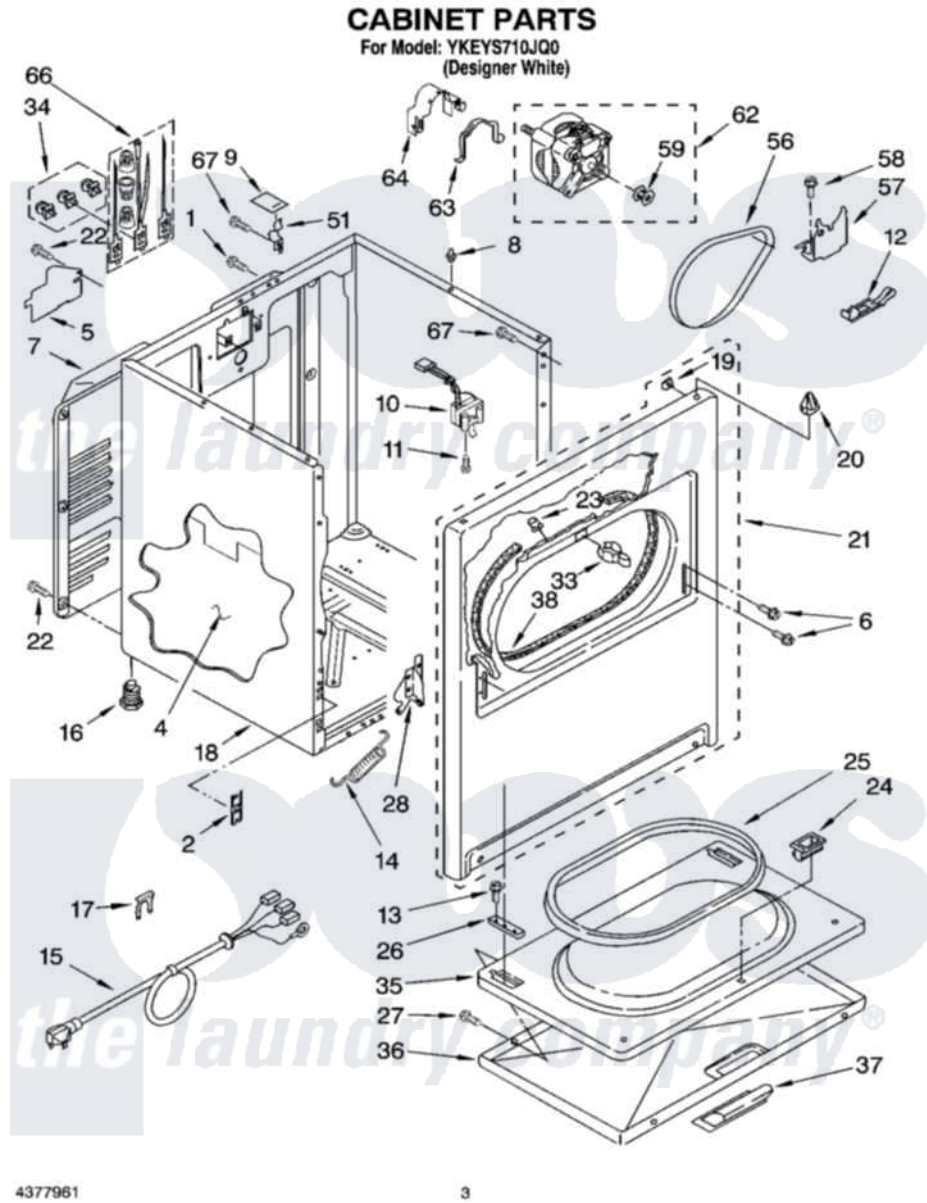

Whirlpool YKEYS710JQ0 02 - CABINET PARTS

Whirlpool [Residential Whirlpool YKEYS710JQ0 Dryer Parts](#) Parts Diagram 02 - CABINET PARTS
Click on the part number to view part

Item	Original Part Number	Replaced By	Status	Part Description
1	697776	4331106		Screw, No.10-32 X 7/16
2	3394083			Clip, Front Panel
4	3402709	8564134		Board, Sound Dampening
5	3394202		Not Available	Cover, Terminal Block
6	342043	486146		Screw
7	3396805	280043		Panel-Rear
8	98669			Lock, Front Top
9	18849			Pad, Top Hinge
10	3406107			Door Switch Assembly
11	697773	3395530		Screw
12	3394332	691366		Idler And Pulley Assembly
13	3357011	308685		Side Trim)
14	692495	W10041960		Spring, Door
15	3394208			Cord, Power
16	3392100	49621		Feet-Leveling
"	279810			Foot-Optional

17	694415		Clip, Strain Relief
18	3399585	3406812	Cabinet
19	98234		Clip, U-Bend
20	18776		Lock, Front Top
21	695620	279443	Panel
22	693995		Screw, Hex Head
23	685203	279220	Clip
24	3389441		Door Catch Assembly
25	3390731		Seal, Door
26	337189		Clip, Hinge
27	694091		Trim, Side Right Hand
28	8066056		Hinge, Door
"	8066057		Hinge, Door
33	696144	279570	Latch
34	279393		Terminal Block Screw Kit
35	695737		Door, Rear
36	3393549		Door, Front
37	690270	348721	Handle
38	3406129		Seal And Bearing Assembly
51	238088	8066217	Hinge, Top
56	8066065	341241	Belt
57	348780		Base, Motor
58	3400500		Bolt, 3405245 5/16-18 X 3/4
59	3394341	W10299847	Pulley-Motor
62	3976707	279827	Motor-Drve
63	660658		Clamp, Motor Mounting 343481 685441
64	3404162		Clamp, Motor
66	279318		Terminal Tinned And Brass Panel
67	343641	681414	Screw, 10AB X 1/2