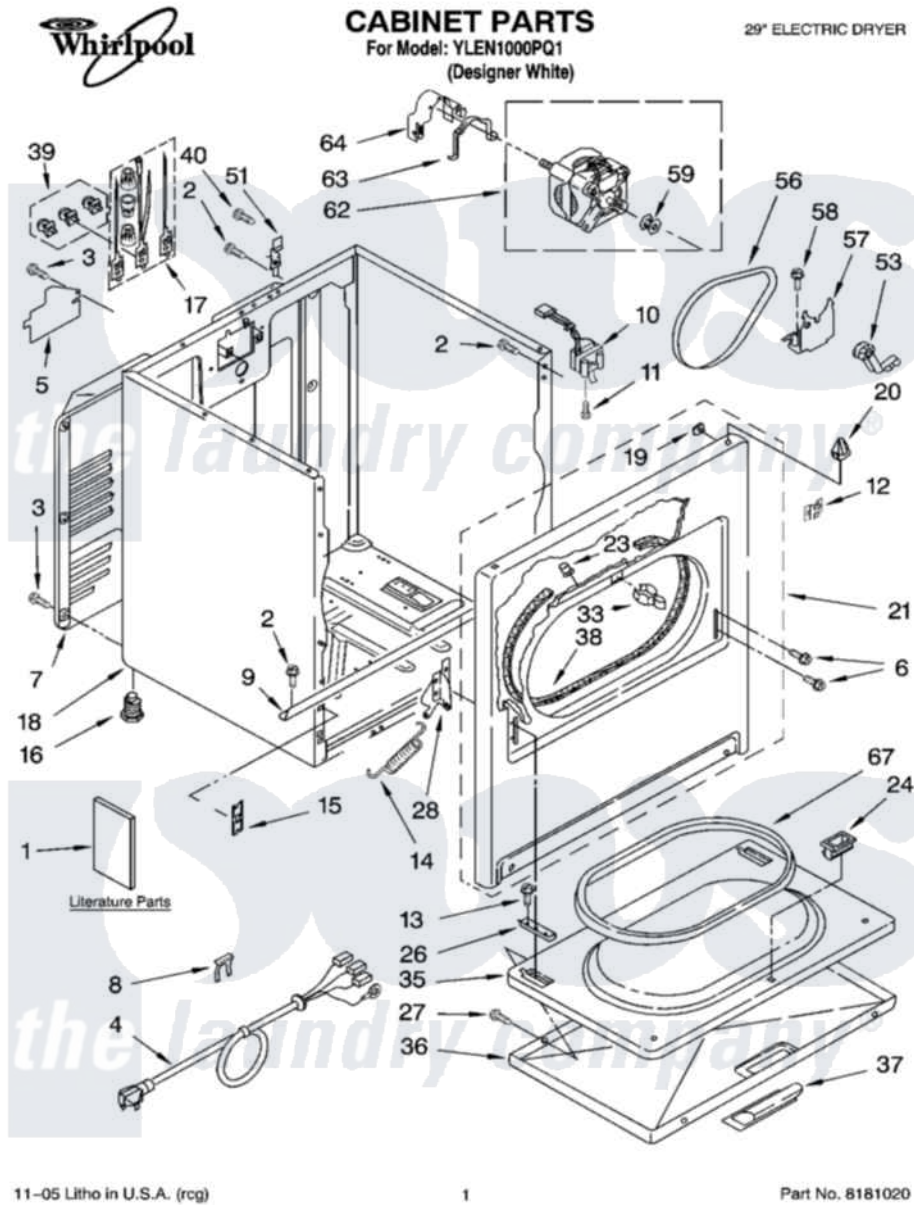

Whirlpool YLEN1000PQ1 01 - CABINET PARTS

Whirlpool [Residential Whirlpool YLEN1000PQ1 Dryer Parts](#) Parts Diagram 01 - CABINET PARTS
Click on the part number to view part

Item	Original Part Number	Replaced By	Status	Part Description
1	8535831		Not Available	Instructions, Installation
"	8578181		Not Available	Use & Care Guide
"	8578218		Not Available	Wiring Diagram
"	8533770		Not Available	Sheet, Cycle Feature
"	BLANK		Not Available	Following May Be Purchased DO-IT-YOURSELF REPAIR MANUALS
"	677818		Not Available	Manual, Do-It- Yourself Repair (Dryer)
2	343641	681414		Screw, 10AB X 1/2
3	693995			Screw, Hex Head
4	3394208			Cord, Power
5	3394202		Not Available	Cover, Terminal Block
6	342043	486146		Screw
7	3396805	280043		Panel-Rear
8	694415			Clip, Strain Relief
9	8541400			Bracket, Cabinet

10	3406107		Door Switch Assembly
11	697773	3395530	Screw
12	8546676	W10041960	Spring, Door
13	3357011	308685	Side Trim)
14	8541401	W10041960	Spring, Door
15	3394083		Clip, Front Panel
16	3392100	49621	Feet-Leveling
"	279810		Foot-Optional
17	279318		Terminal Tinned And Brass Panel
18	8530603	8533643	Cabinet
19	98234		Clip, U-Bend
20	690363	18776	Lock, Front Top
21	695620	279443	Panel
23	685203	279220	Clip
24	3389441		Door Catch Assembly
26	337189		Clip, Hinge
27	694091		Trim, Side Right Hand
28	8066056		Hinge, Door
"	8066057		Hinge, Door
33	696144	279570	Latch
35	695737		Door, Rear
36	3393549		Door, Front
37	690270	348721	Handle
38	3406129		Seal And Bearing Assembly
39	279393		Terminal Block Screw Kit
40	697776	4331106	Screw, No.10-32 X 7/16
51	238088	8066217	Hinge, Top
53	691366		Idler And Pulley Assembly
56	8066065	341241	Belt
57	348780		Base, Motor
58	3400500		Bolt, 3405245 5/16-18 X 3/4
59	3394341	W10299847	Pulley-Motor
62	8066206	279827	Motor-Drve
63	660658		Clamp, Motor Mounting 343481 685441
64	3404162		Clamp, Motor
67	3390731		Seal, Door