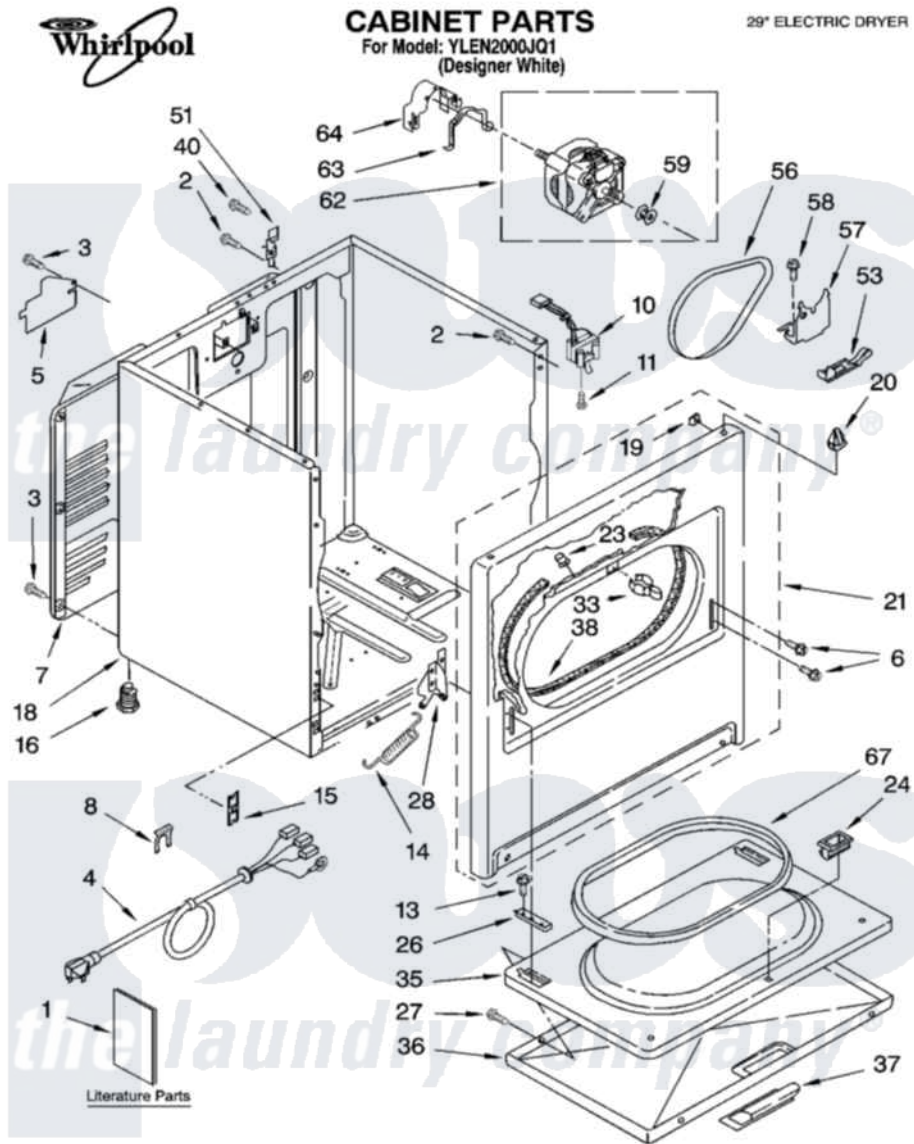

Whirlpool YLEN2000JQ1 01 - CABINET PARTS

9-01 Litho In U.S.A. (djc)

1

Part No. 4377953

Whirlpool [Residential Whirlpool YLEN2000JQ1 Dryer Parts](#) Parts Diagram 01 - CABINET PARTS

[Click on the part number to view part](#)

Item	Original Part Number	Replaced By	Status	Part Description
1	LIT3397620		Not Available	Literature Parts (Instructions, Installation)
"	LIT3978731		Not Available	Literature Parts (Label, Energy Guide)
"	LIT8314832		Not Available	Literature Parts (Use And care Guide)
"	LIT8299795		Not Available	Literature Parts (Label, Wiring Diagram)
"	BLANK		Not Available	Following May Be Purchased DO-IT-YOURSELF REPAIR MANUALS
"	LIT677818	677818L		Diy
2	343641	681414		Screw, 10AB X 1/2
3	693995			Screw, Hex Head
4	3394208			Cord, Power
5	3394202		Not Available	Cover, Terminal Block
6	342043	486146		Screw
7	3396805	280043		Panel-Rear
8	694415			Clip, Strain Relief

10	3406107		Door Switch Assembly
11	697773	3395530	Screw
13	3357011	308685	Side Trim)
14	692495	W10041960	Spring, Door
15	3394083		Clip, Front Panel
16	3392100	49621	Feet-Leveling
"	279810		Foot-Optional
18	3399585	3406812	Cabinet
19	98234		Clip, U-Bend
20	690363	18776	Lock, Front Top
21	695620	279443	Panel
23	685203	279220	Clip
24	3389441		Door Catch Assembly
26	337189		Clip, Hinge
27	694091		Trim, Side Right Hand
28	8066056		Hinge, Door
"	8066057		Hinge, Door
33	696144	279570	Latch
35	695737		Door, Rear
36	3393549		Door, Front
37	690270	348721	Handle
38	3406129		Seal And Bearing Assembly
40	697776	4331106	Screw, No.10-32 X 7/16
51	238088	8066217	Hinge, Top
53	3394332	691366	Idler And Pulley Assembly
56	8066065	341241	Belt
57	348780		Base, Motor
58	3400500		Bolt, 3405245 5/16-18 X 3/4
59	3394341	W10299847	Pulley-Motor
62	661654	279827	Motor-Drve
63	660658		Clamp, Motor Mounting 343481 685441
64	3404162		Clamp, Motor
67	3390731		Seal, Door