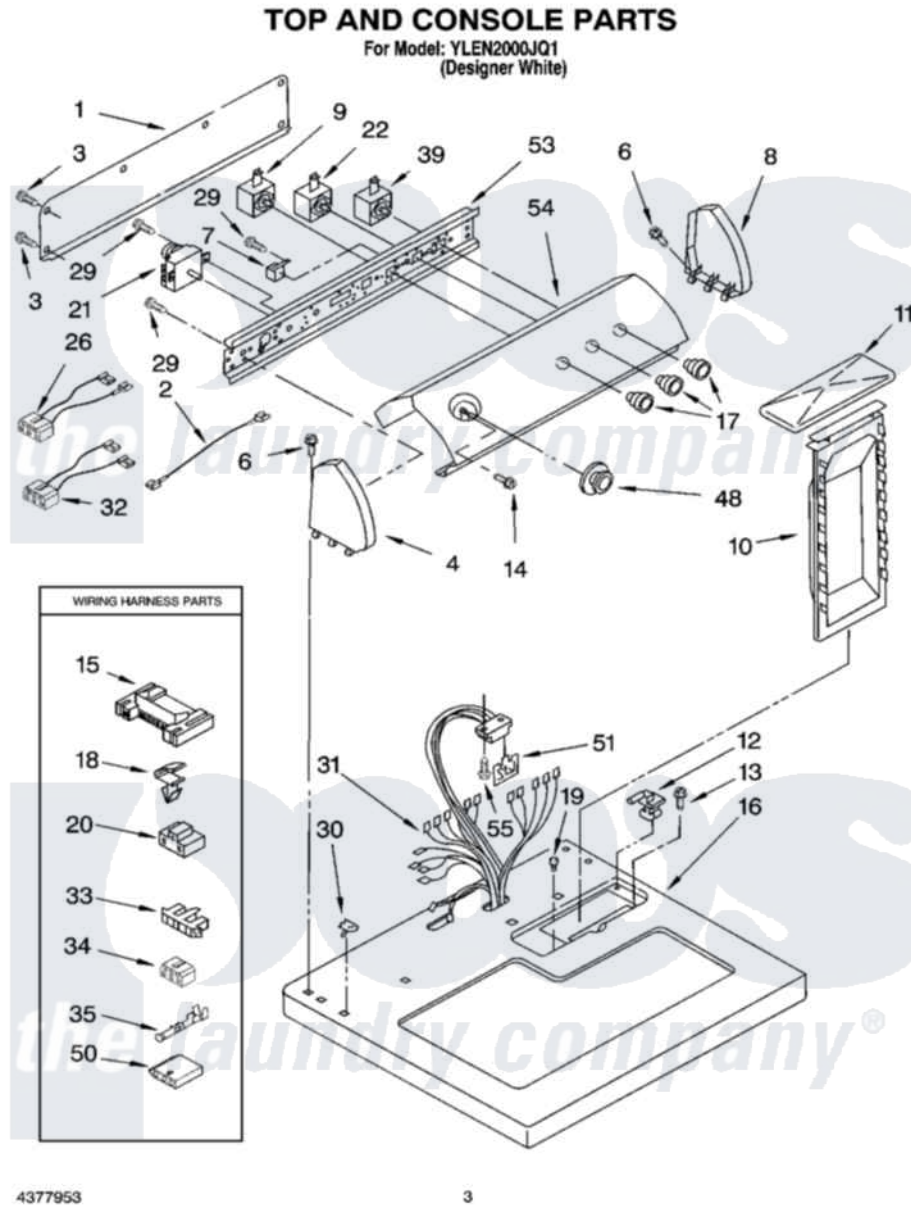

# Whirlpool YLEN2000JQ1 02 - TOP AND CONSOLE PARTS

Whirlpool Residential Whirlpool YLEN2000JQ1 Dryer Parts Parts Diagram 02 - TOP AND CONSOLE PARTS  
Click on the part number to view part

Item	Original Part Number	Replaced By	Status	Part Description
1	<a href="#">8274261</a>			Do-It-Yourself Repair Manuals
2	<a href="#">3401684</a>			Jumper, Wire
3	<a href="#">693995</a>			Screw, Hex Head
4	8271365	<a href="#">279962</a>		Endcap
6	<a href="#">388326</a>			Screw, 8-18 X 1.25
7	<a href="#">694419</a>			Mini-Buzzer
8	8271359	<a href="#">279962</a>		Endcap
9	<a href="#">3399639</a>			Switch, Rotary Temperature
10	<a href="#">349639</a>			HAndle And Lint Screen Assembly
11	<a href="#">8283378</a>			Cover, Lint Screen
12	3978605	<a href="#">W10044470</a>		Hinge, RH
"	<a href="#">3978606</a>			Hinge, Lint Lid
13	688983	<a href="#">487240</a>		Screw, For Mtg. Service Capacitor
14	<a href="#">3400859</a>			Screw, Grounding
15	<a href="#">3395683</a>			Receptacle, Multi-Terminal