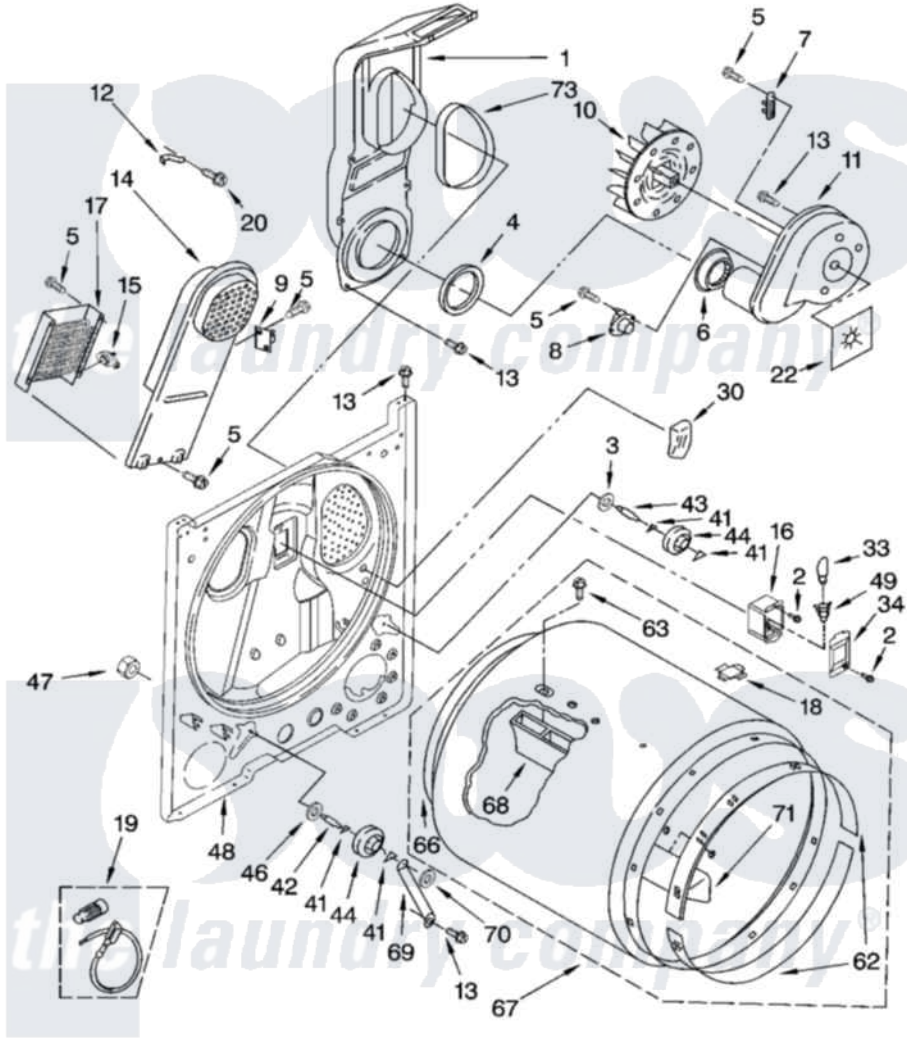

## BULKHEAD PARTS

For Model: YLEN2000JQ1  
(Designer White)

4377953

5

Whirlpool Residential Whirlpool YLEN2000JQ1 Dryer Parts Parts Diagram 03 - BULKHEAD PARTS  
Click on the part number to view part

Item	Original Part Number	Replaced By	Status	Part Description
1	<a href="#">348368</a>			Lint Chute Assembly
2	487909	<a href="#">488729</a>		Screw
3	<a href="#">3388703</a>			Washer, Support
4	<a href="#">347139</a>			Seal, Lint Chute
5	<a href="#">90767</a>			Screw, 8A X 3/8 HeX Washer Head Tapping
6	<a href="#">696302</a>			Shield, Exhaust
7	<a href="#">3392519</a>			Thermal Limiter
8	<a href="#">8318268</a>			Thermostat, Internal-Bias
9	3977393	<a href="#">279816</a>		Cutoff-Tml
10	<a href="#">694089</a>			Wheel, Blower
11	3405016	<a href="#">8577230</a>		Housing, Blower
12	3398161			CLIP
13	343641	<a href="#">681414</a>		Screw, 10AB X 1/2
14	3397566	<a href="#">8541818</a>		Box, Heater
15	<a href="#">3977767</a>			Thermostat, High Limit 250 F
16	<a href="#">3977373</a>			Bracket, Drum Light