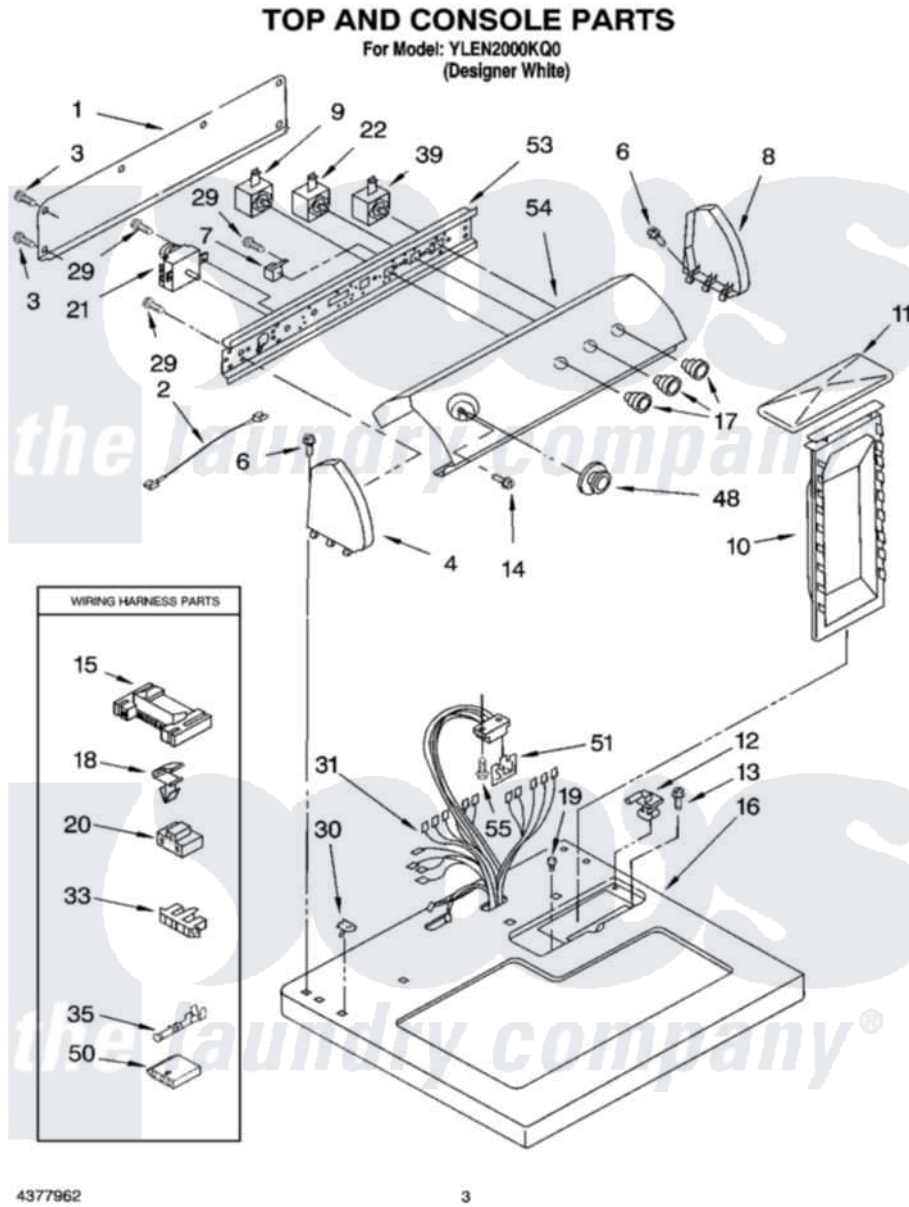

# Whirlpool YLEN2000KQ0 02 - TOP AND CONSOLE PARTS

Whirlpool Residential Whirlpool YLEN2000KQ0 Dryer Parts Parts Diagram 02 - TOP AND CONSOLE PARTS  
Click on the part number to view part

Item	Original Part Number	Replaced By	Status	Part Description
1	<a href="#">8274261</a>			Do-It-Yourself Repair Manuals
2	<a href="#">3401684</a>			Jumper, Wire
3	<a href="#">693995</a>			Screw, Hex Head
4	8271365	<a href="#">279962</a>		Endcap
6	<a href="#">388326</a>			Screw, 8-18 X 1.25
7	<a href="#">694419</a>			Mini-Buzzer
8	8271359	<a href="#">279962</a>		Endcap
9	<a href="#">8530152</a>			Switch, Temperature
10	<a href="#">349639</a>			HAndle And Lint Screen Assembly
11	<a href="#">8283378</a>			Cover, Lint Screen
12	3978605	<a href="#">W10044470</a>		Hinge, RH
"	<a href="#">3978606</a>			Hinge, Lint Lid
13	688983	<a href="#">487240</a>		Screw, For Mtg. Service Capacitor
14	<a href="#">3400859</a>			Screw, Grounding
15	<a href="#">3395683</a>			Receptacle, Multi-Terminal