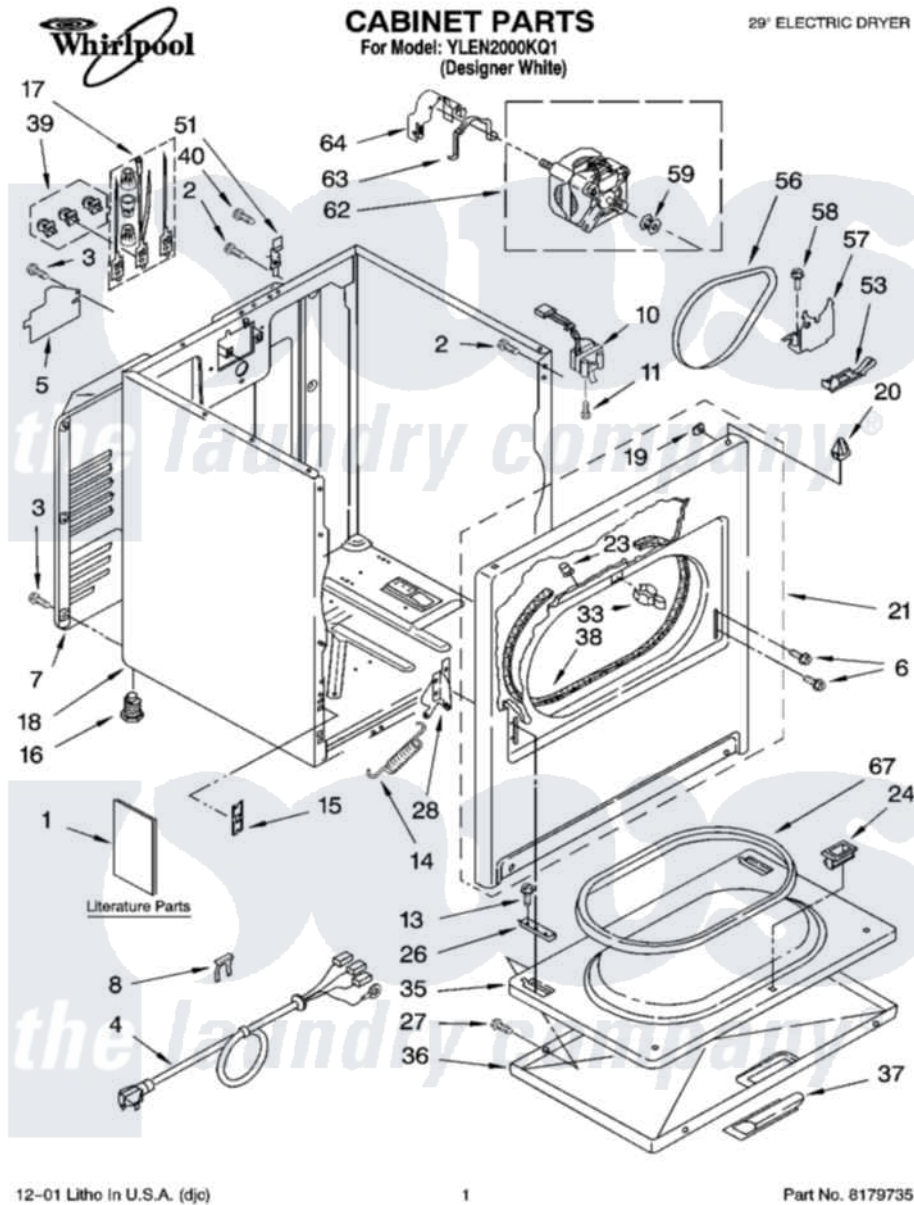

# Whirlpool YLEN2000KQ1 01 - CABINET PARTS

Whirlpool [Residential Whirlpool YLEN2000KQ1 Dryer Parts](#) Parts Diagram 01 - CABINET PARTS  
 Click on the part number to view part

Item	Original Part Number	Replaced By	Status	Part Description
1	LIT3397620		Not Available	Literature Parts (Instructions, Installation)
"	LIT8314832		Not Available	Literature Parts (Use And care Guide)
"	LIT3406668		Not Available	Literature Parts (Label, Wiring Diagram)
"	LIT3978731		Not Available	Literature Parts (Label, Energy Guide)
"	BLANK		Not Available	Following May Be Purchased DO-IT-YOURSELF REPAIR MANUALS
"	LIT677818	<a href="#">677818L</a>		Diy
2	343641	<a href="#">681414</a>		Screw, 10AB X 1/2
3	<a href="#">693995</a>			Screw, Hex Head
4	<a href="#">3394208</a>			Cord, Power
5	3394202		Not Available	Cover, Terminal Block
6	342043	<a href="#">486146</a>		Screw
7	3396805	<a href="#">280043</a>		Panel-Rear
8	<a href="#">694415</a>			Clip, Strain Relief