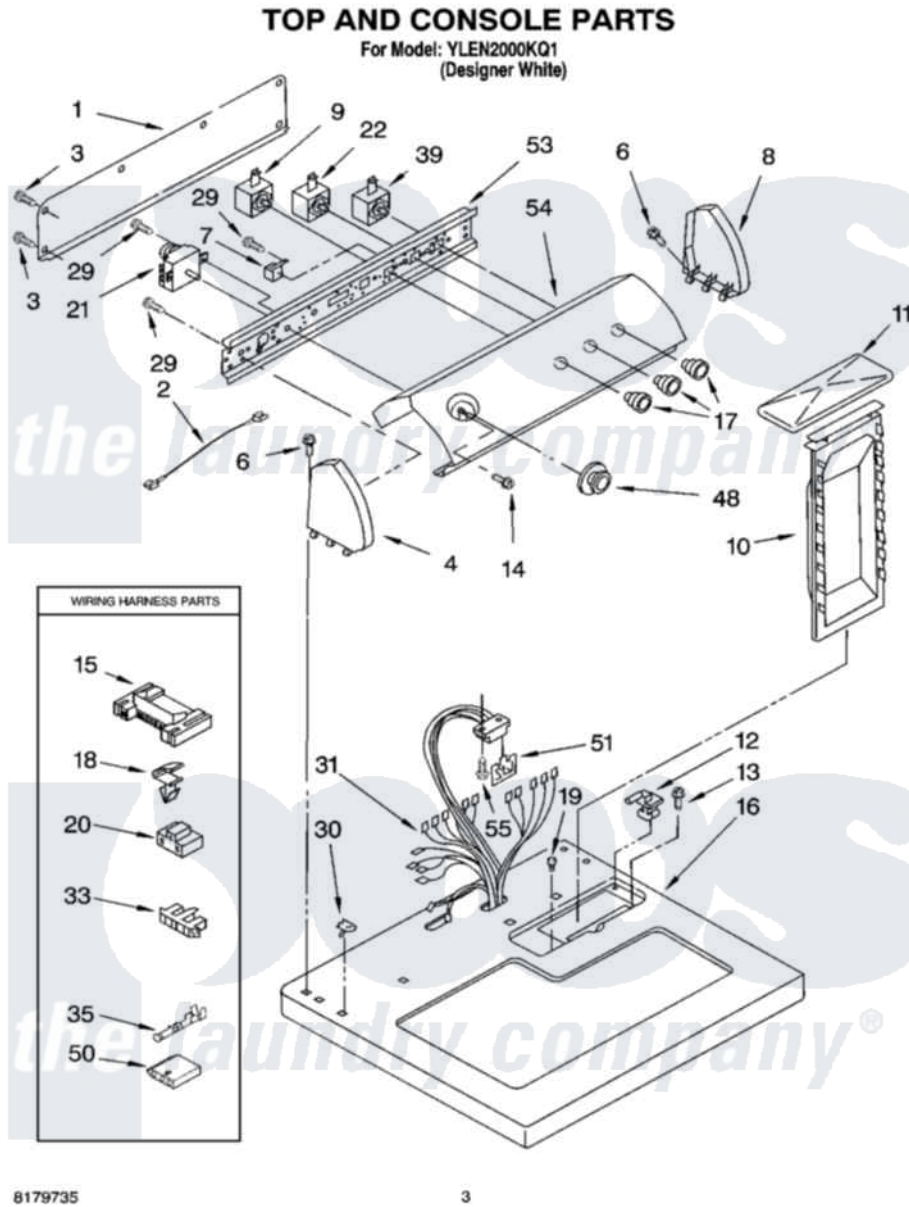

Whirlpool YLEN2000KQ1 02 - TOP AND CONSOLE PARTS

Whirlpool [Residential Whirlpool YLEN2000KQ1 Dryer Parts](#) Parts Diagram 02 - TOP AND CONSOLE PARTS
Click on the part number to view part

Item	Original Part Number	Replaced By	Status	Part Description
1	8274261			Do-It-Yourself Repair Manuals
2	3401684			Jumper, Wire
3	693995			Screw, Hex Head
4	8271365	279962		Endcap
6	388326			Screw, 8-18 X 1.25
7	694419			Mini-Buzzer
8	8271359	279962		Endcap
9	8530152			Switch, Temperature
10	349639			HAndle And Lint Screen Assembly
11	8283378			Cover, Lint Screen
12	3978605	W10044470		Hinge, RH
"	3978606			Hinge, Lint Lid
13	688983	487240		Screw, For Mtg. Service Capacitor
14	3400859			Screw, Grounding
15	3395683			Receptacle, Multi-Terminal

16	8271390	8521918	Top
17	8271339	3957799	Knob, Control
18	3394427		Clip-Harness
19	297535	17258	Bumper
20	3401144		Connector
21	3406725		Timer Assembly
22	3405154		Switch Rotary
29	3390646	W10139210	Screw, 8-18 X 5/16
30	357213		Nut, Push-In
31	8299892	Not Available	Harness, Wiring
33	3397269		Connector, Timer
35	94614		Terminal
39	3398095		Switch, Push-To-Start
48	8312687	3957754	Timer Knob Assembly
50	3936144		Do-It-Yourself Repair Manuals
51	3390537	8558178	Control, Electronic
53	8271418		Bracket, Control
54	3977865		Panel, Control
55	343641	681414	Screw, 10AB X 1/2
"	BLANK	Not Available	ACCESSORY PARTS
"	3406839		Dry Rack Assembly
"	279948	4392065	Kit, Dryer Repair
"	72017		Paint, Touch-Up
"	350930		Paint, Pressurized Spray B
"	350938		Paint, Pressurized Spray B
"	799344		Paint, Touch-Up)