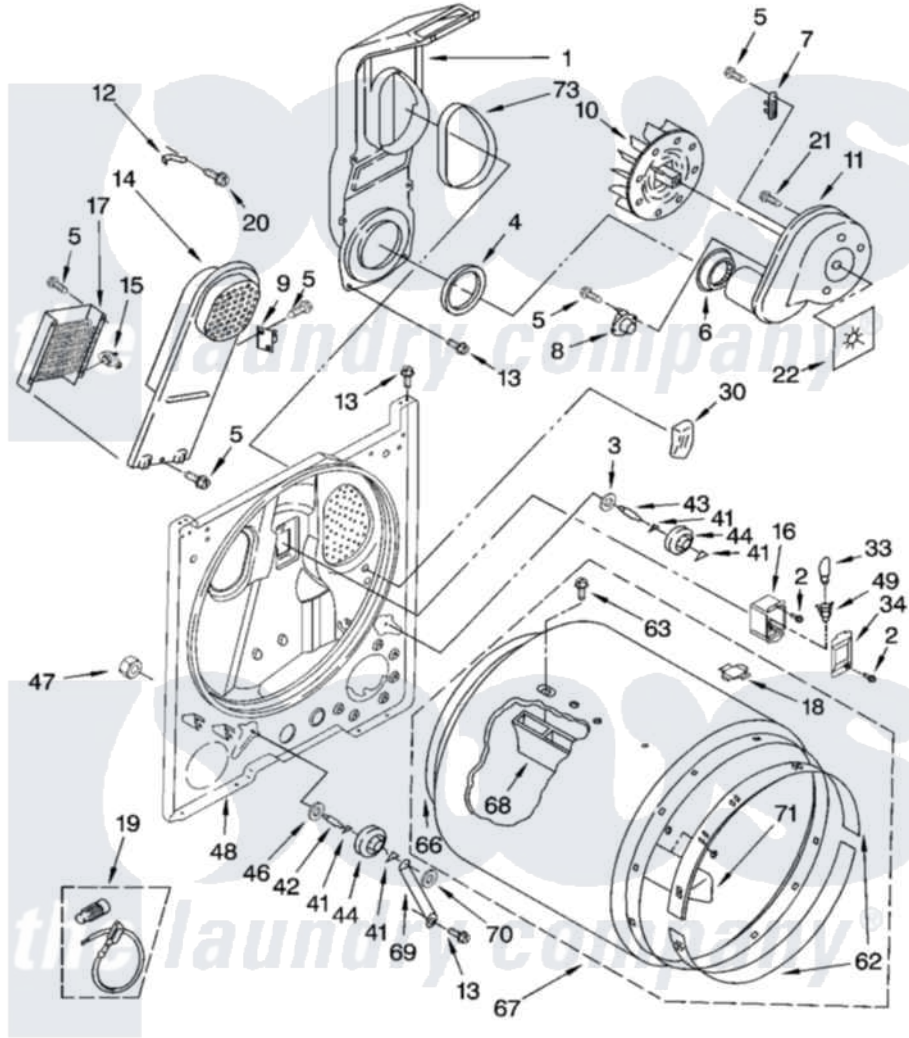

Whirlpool YLEN2000KQ1 03 - BULKHEAD PARTS

BULKHEAD PARTS

For Model: YLEN2000KQ1
(Designer White)

8179735

5

Whirlpool Residential Whirlpool YLEN2000KQ1 Dryer Parts Parts Diagram 03 - BULKHEAD PARTS
Click on the part number to view part

Item	Original Part Number	Replaced By	Status	Part Description
1	348368			Lint Chute Assembly
2	487909	488729		Screw
3	3388703			Washer, Support
4	347139			Seal, Lint Chute
5	90767			Screw, 8A X 3/8 HeX Washer Head Tapping
6	696302			Shield, Exhaust
7	3392519			Thermal Limiter
8	8318268			Thermostat, Internal-Bias
9	3977393	279816		Cutoff-Tml
10	694089			Wheel, Blower
11	3405016	8577230		Housing, Blower
12	3398161			CLIP
13	343641	681414		Screw, 10AB X 1/2
14	3397566	8541818		Box, Heater
15	3977767			Thermostat, High Limit 250 F
16	3977373			Bracket, Drum Light

17	3403585	279838	Element
18	8066086		Plug, Drum Hole
19	279457		Wire Kit, Terminal
20	489463		Screw, 8-18 X 1/16
21	3390647	488729	Screw
22	3394196		Seal, Blower Shaft
30	3976479	279366	Electrode
33	3406124	22002263	Lamp
34	3402841	8532165	Lens, Drum Light
41	690997		Washer, Thrust
42	3399506	W10359270	Shaft, Drum Roller Threads
43	3399507	W10359269	Shaft, Drum Roller Threads
44	3397588	349241T	Support
46	348197		Washer, Support
47	3359452		Nut, Lock
48	3403414		Bulkhead
49	3403634	W10136369	Socket, Drum Light Assembly
62	692526	279441	BeaRng-Rng
63	97787	W10109200	Screw, Baffle Mounting
66	3406130	279857	Seal
67	695587		Drum Assembly
68	692490		Baffle, Drum
69	3976434		Bracket, Support Shaft
70	90296		Nut, Push On
71	3403636		Baffle, Drum
73	339956		Seal, Air Duct To Bulkhead