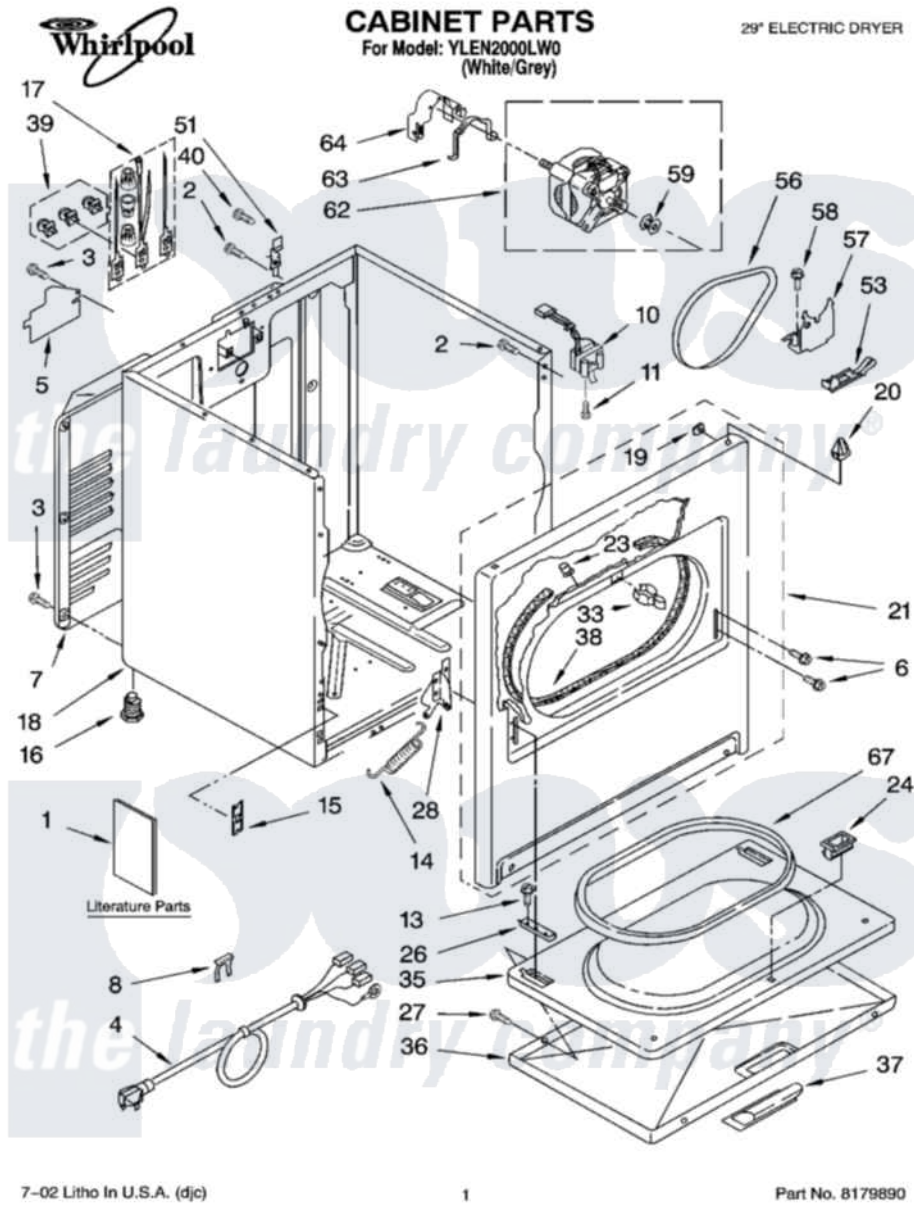

Whirlpool YLEN2000LW0 01 - CABINET PARTS

Whirlpool [Residential Whirlpool YLEN2000LW0 Dryer Parts](#) Parts Diagram 01 - CABINET PARTS
 Click on the part number to view part

Item	Original Part Number	Replaced By	Status	Part Description
1	LIT8535831		Not Available	Literature Parts (Instructions, Installation)
"	LIT3979614		Not Available	Literature Parts (Use & Care Guide)
"	LIT3406668		Not Available	Literature Parts (Label, Wiring Diagram)
"	LIT3978731		Not Available	Literature Parts (Label, Energy Guide)
"	BLANK		Not Available	Following May Be Purchased DO-IT-YOURSELF REPAIR MANUALS
"	LIT677818	677818L		Diy
2	343641	681414		Screw, 10AB X 1/2
3	693995			Screw, Hex Head
4	3394208			Cord, Power
5	3394202		Not Available	Cover, Terminal Block
6	342043	486146		Screw
7	3396805	280043		Panel-Rear
8	694415			Clip, Strain Relief

10	3406107		Door Switch Assembly
11	697773	3395530	Screw
13	3357011	308685	Side Trim)
14	692495	W10041960	Spring, Door
15	3394083		Clip, Front Panel
16	3392100	49621	Feet-Leveling
"	279810		Foot-Optional
17	279318		Terminal Tinned And Brass Panel
18	8530603	8533643	Cabinet
19	98234		Clip, U-Bend
20	690363	18776	Lock, Front Top
21	695620	279443	Panel
23	685203	279220	Clip
24	3389441		Door Catch Assembly
26	337189		Clip, Hinge
27	694091		Trim, Side Right Hand
28	8066056		Hinge, Door
"	8066057		Hinge, Door
33	696144	279570	Latch
35	695737		Door, Rear
36	3393549		Door, Front
37	690270	348721	Handle
38	3406129		Seal And Bearing Assembly
39	279393		Terminal Block Screw Kit
40	697776	4331106	Screw, No.10-32 X 7/16
51	238088	8066217	Hinge, Top
53	3394332	691366	Idler And Pulley Assembly
56	8066065	341241	Belt
57	348780		Base, Motor
58	3400500		Bolt, 3405245 5/16-18 X 3/4
59	3394341	W10299847	Pulley-Motor
62	661654	279827	Motor-Drve
63	660658		Clamp, Motor Mounting 343481 685441
64	3404162		Clamp, Motor
67	3390731		Seal, Door