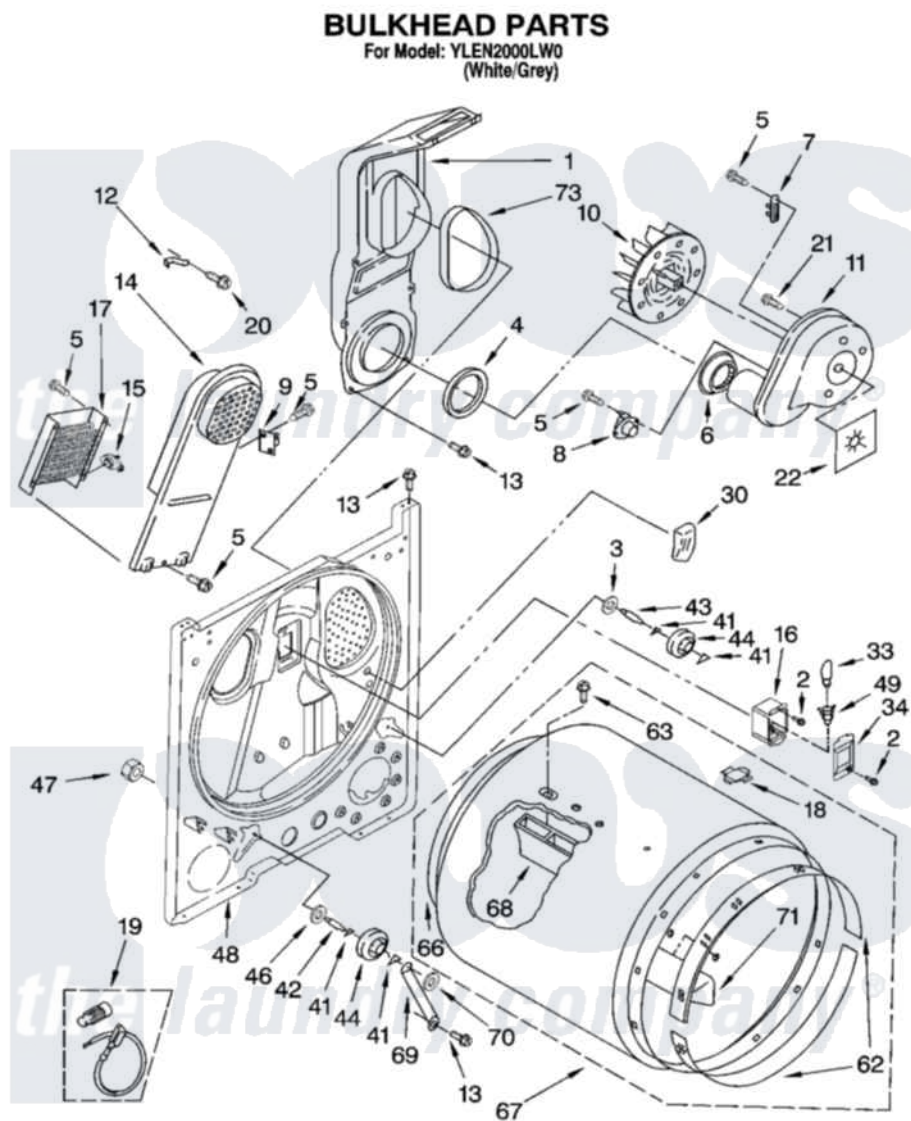

**Whirlpool YLEN2000LW0 03 - BULKHEAD PARTS, OPTIONAL PARTS
(NOT INCLUDED)**

8179890

5

Whirlpool Residential Whirlpool YLEN2000LW0 Dryer Parts Parts Diagram 03 - BULKHEAD PARTS, OPTIONAL PARTS
(NOT INCLUDED)

[Click on the part number to view part](#)

Item	Original Part Number	Replaced By	Status	Part Description
1	348368			Lint Chute Assembly
2	487909	488729		Screw
3	3388703			Washer, Support
4	347139			Seal, Lint Chute
5	90767			Screw, 8A X 3/8 HeX Washer Head Tapping
6	696302			Shield, Exhaust
7	3392519			Thermal Limiter
8	8318268			Thermostat, Internal-Bias
9	3977393	279816		Cutoff-Tml
10	694089			Wheel, Blower
11	3405016	8577230		Housing, Blower
12	3398161			CLIP
13	343641	681414		Screw, 10AB X 1/2
14	3397566	8541818		Box, Heater

15	3977767		Thermostat, High Limit 250 F
16	3977373		Bracket, Drum Light
17	3403585	279838	Element
18	8066086		Plug, Drum Hole
19	279457		Wire Kit, Terminal
20	489463		Screw, 8-18 X 1/16
21	3390647	488729	Screw
22	3394196		Seal, Blower Shaft
30	3976479	279366	Electrode
33	3406124	22002263	Lamp
34	3402841	8532165	Lens, Drum Light
41	690997		Washer, Thrust
42	3399506	W10359270	Shaft, Drum Roller Threads
43	3399507	W10359269	Shaft, Drum Roller Threads
44	3397588	349241T	Support
46	348197		Washer, Support
47	3359452		Nut, Lock
48	3403414		Bulkhead
49	3403634	W10136369	Socket, Drum Light Assembly
62	692526	279441	BeaRng-Rng
63	97787	W10109200	Screw, Baffle Mounting
66	3406130	279857	Seal
67	695587		Drum Assembly
68	692490		Baffle, Drum
69	3976434		Bracket, Support Shaft
70	90296		Nut, Push On
71	3403636		Baffle, Drum
73	339956		Seal, Air Duct To Bulkhead
	BLANK	Not Available	ACCESSORY PARTS
"	3406839		Dry Rack Assembly
"	279948	4392065	Kit, Dryer Repair
"	8522199		Accessory Parts
"	72017		Paint, Touch-Up
"	350930		Paint, Pressurized Spray B
"	350938		Paint, Pressurized Spray B
"	799344		Paint, Touch-Up)