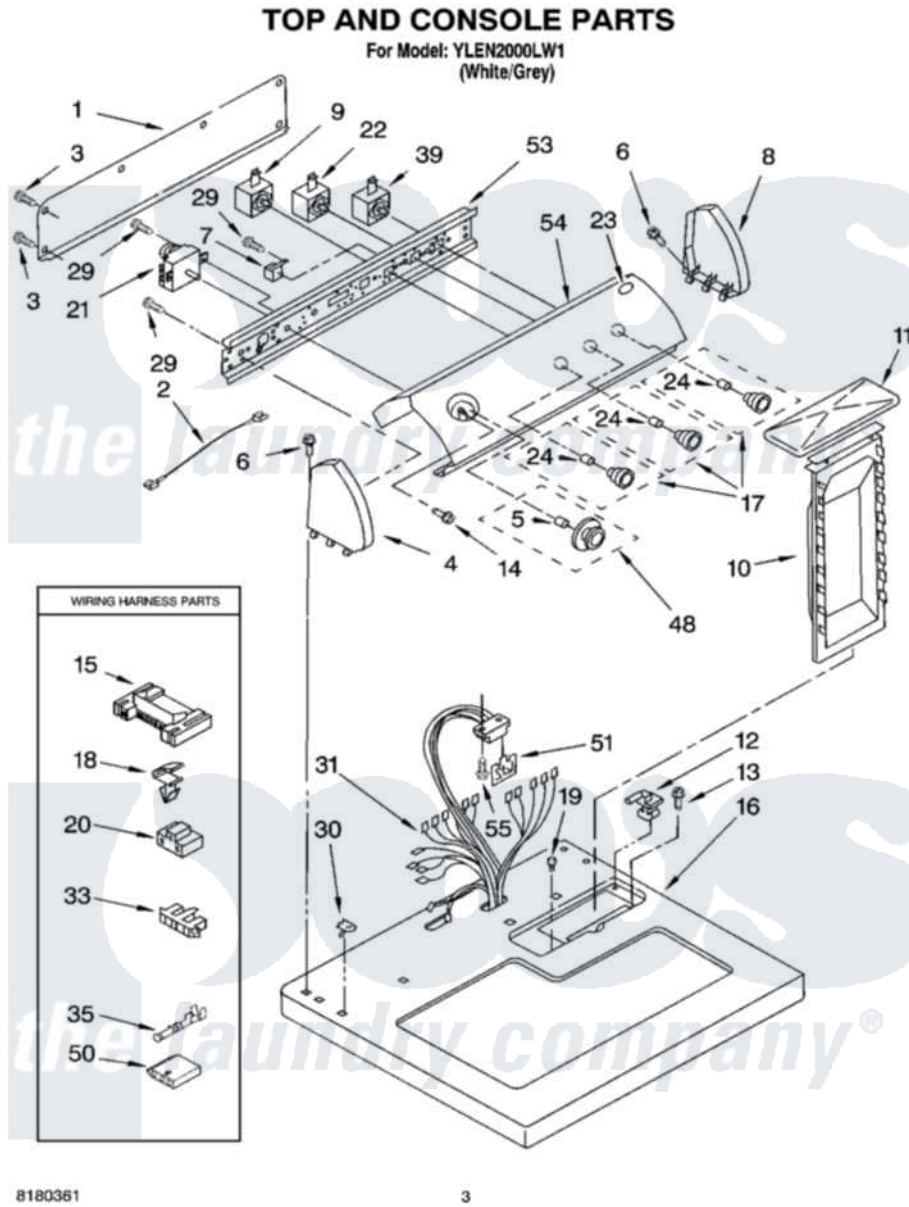

Whirlpool YLEN2000LW1 02 - TOP AND CONSOLE PARTS

Whirlpool Residential Whirlpool YLEN2000LW1 Dryer Parts Parts Diagram 02 - TOP AND CONSOLE PARTS
Click on the part number to view part

Item	Original Part Number	Replaced By	Status	Part Description
1	8274261			Do-It-Yourself Repair Manuals
2	3401684			Jumper, Wire
3	693995			Screw, Hex Head
4	8271365	279962		Endcap
5	688805			Clip, Spring Knob
6	388326			Screw, 8-18 X 1.25
7	694419			Mini-Buzzer
8	8271359	279962		Endcap
9	8530152			Switch, Temperature
10	349639			HANDLE AND LINT SCREEN ASSEMBLY
11	8283378			Cover, Lint Screen
12	3978605	W10044470		Hinge, RH
"	3978606			Hinge, Lint Lid
13	688983	487240		Screw, For Mtg. Service Capacitor
14	3400859			Screw, Grounding

15	3395683		Receptacle, Multi-Terminal
16	8271390	8521918	Top
17	8538957		Knob, Control
18	3394427		Clip-Harness
19	297535	17258	Bumper
20	3401144		Connector
21	3406725		Timer Assembly
22	3405154		Switch Rotary
23	3955775	8303811	Badge, Assembly
24	8536939		Clip, Knob
29	3390646	W10139210	Screw, 8-18 X 5/16
30	357213		Nut, Push-In
31	8299892	Not Available	Harness, Wiring
33	3397269		Connector, Timer
35	94614		Terminal
39	3398095		Switch, Push-To-Start
48	8538953		Timer Knob Assembly
50	3936144		Do-It-Yourself Repair Manuals
51	3390537	8558178	Control, Electronic
53	8271418		Bracket, Control
54	8532619		Panel, Control
55	343641	681414	Screw, 10AB X 1/2