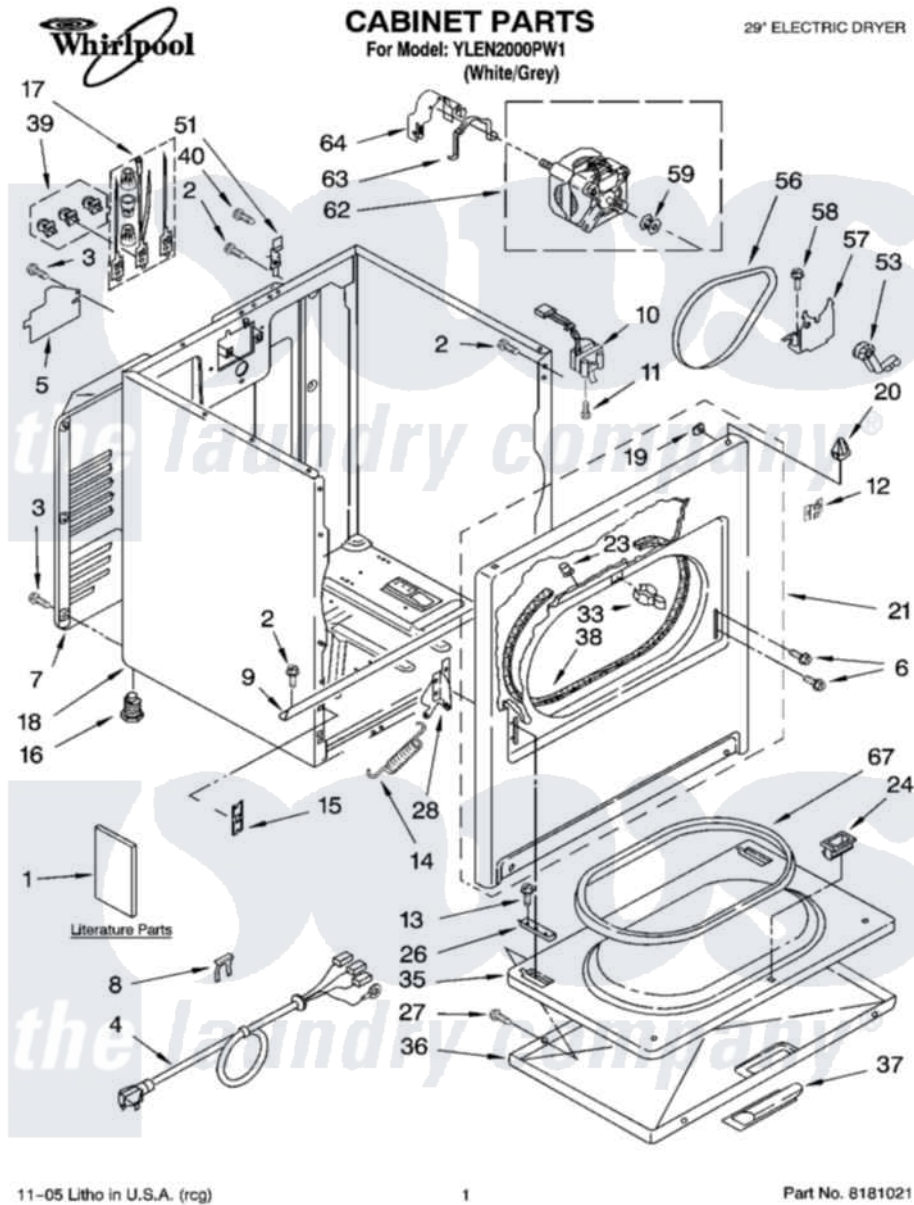

Whirlpool YLEN2000PW1 01 - CABINET PARTS

11-05 Litho in U.S.A. (rcg)

1

Part No. 6181021

Whirlpool [Residential Whirlpool YLEN2000PW1 Dryer Parts](#) Parts Diagram 01 - CABINET PARTS
 Click on the part number to view part

Item	Original Part Number	Replaced By	Status	Part Description
1	8535831		Not Available	Instructions, Installation
"	8578181		Not Available	Use & Care Guide
"	8578216		Not Available	Wiring Diagram
"	8533770		Not Available	Sheet, Cycle Feature
"	BLANK		Not Available	Following May Be Purchased DO-IT-YOURSELF REPAIR MANUALS
"	677818		Not Available	Manual, Do-It- Yourself Repair (Dryer)
2	343641	681414		Screw, 10AB X 1/2
3	693995			Screw, Hex Head
4	3394208			Cord, Power
5	3394202		Not Available	Cover, Terminal Block
6	342043	486146		Screw
7	3396805	280043		Panel-Rear
8	694415			Clip, Strain Relief
9	8541400			Bracket, Cabinet

10	3406107		Door Switch Assembly
11	697773	3395530	Screw
12	8546676	W10041960	Spring, Door
13	3357011	308685	Side Trim)
14	8541401	W10041960	Spring, Door
15	3394083		Clip, Front Panel
16	3392100	49621	Feet-Leveling
"	279810		Foot-Optional
17	279318		Terminal Tinned And Brass Panel
18	8530603	8533643	Cabinet
19	98234		Clip, U-Bend
20	690363	18776	Lock, Front Top
21	695620	279443	Panel
23	685203	279220	Clip
24	3389441		Door Catch Assembly
26	337189		Clip, Hinge
27	694091		Trim, Side Right Hand
28	8066056		Hinge, Door
"	8066057		Hinge, Door
33	696144	279570	Latch
35	695737		Door, Rear
36	3393549		Door, Front
37	690270	348721	Handle
38	3406129		Seal And Bearing Assembly
39	279393		Terminal Block Screw Kit
40	697776	4331106	Screw, No.10-32 X 7/16
51	238088	8066217	Hinge, Top
53	691366		Idler And Pulley Assembly
56	8066065	341241	Belt
57	348780		Base, Motor
58	3400500		Bolt, 3405245 5/16-18 X 3/4
59	3394341	W10299847	Pulley-Motor
62	8066206	279827	Motor-Drve
63	660658		Clamp, Motor Mounting 343481 685441
64	3404162		Clamp, Motor
67	3390731		Seal, Door