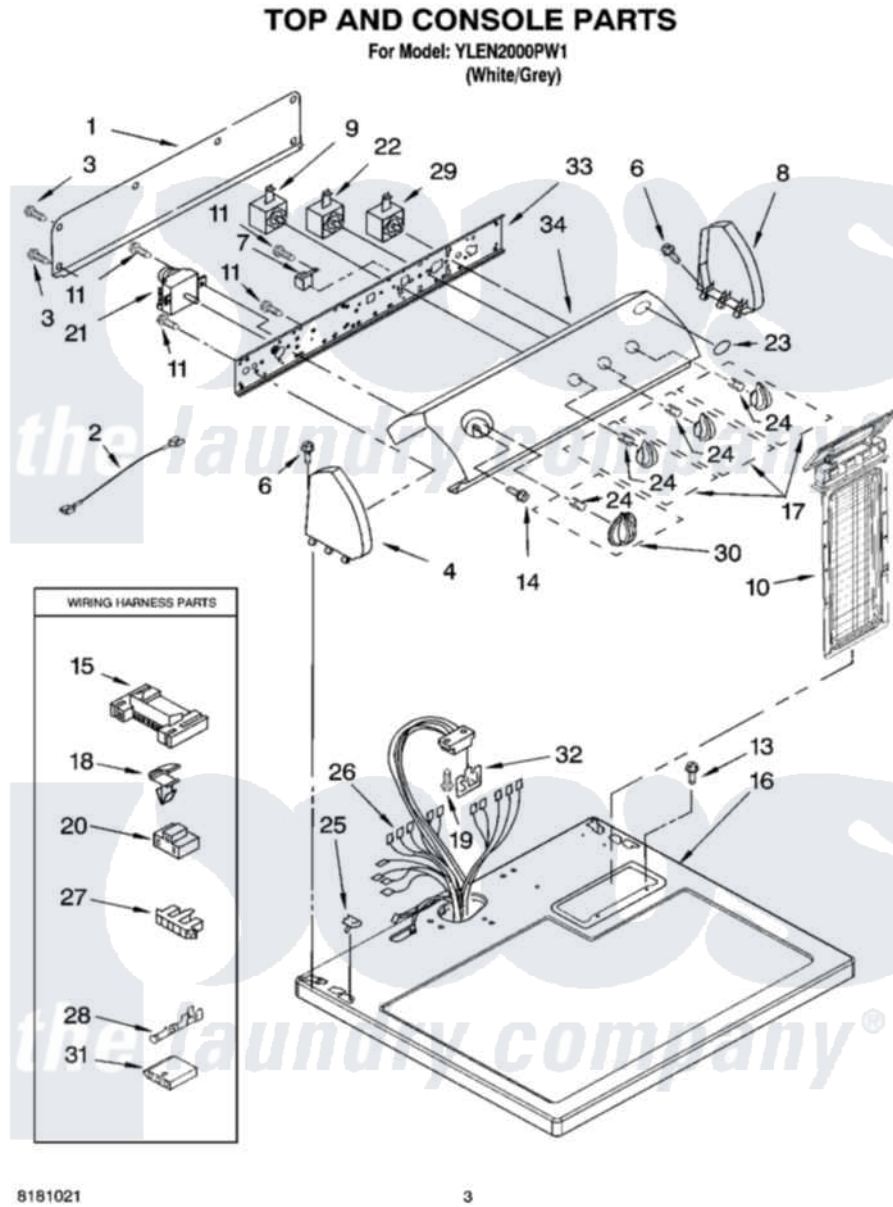

Whirlpool YLEN2000PW1 02 - TOP AND CONSOLE PARTS

Whirlpool [Residential Whirlpool YLEN2000PW1 Dryer Parts](#) Parts Diagram 02 - TOP AND CONSOLE PARTS
Click on the part number to view part

Item	Original Part Number	Replaced By	Status	Part Description
1	8274261			Do-It-Yourself Repair Manuals
2	3401684			Jumper, Wire
3	693995			Screw, Hex Head
4	8271365	279962		Endcap
6	388326			Screw, 8-18 X 1.25
7	694419			Mini-Buzzer
8	8271359	279962		Endcap
9	8530152			Switch, Temperature
10	8557857			Screen, Lint
11	8533971	90767		Screw, 8A X 3/8 HeX Washer Head Tapping
13	688983	487240		Screw, For Mtg. Service Capacitor
14	8533951	3400859		Screw, Grounding
15	3395683			Receptacle, Multi-Terminal
16	8557930	8563985		Top
17	8544937			Knob, Control

18	3394427		Clip-Harness
19	359625	487240	Screw, For Mtg. Service Capacitor
20	3401144		Connector
21	3406725		Timer Assembly
22	3405154		Switch Rotary
23	3400985		Medallion
24	8536939		Clip, Knob
25	357213		Nut, Push-In
26	8299892	Not Available	Harness, Wiring
27	3397269		Connector, Timer
28	94614		Terminal
29	3398095		Switch, Push-To-Start
30	8544957		Timer Knob Assembly
31	3936144		Do-It-Yourself Repair Manuals
32	8558178		Control, Electronic
33	8544895		Bracket, Control
34	8545988		Panel, Control