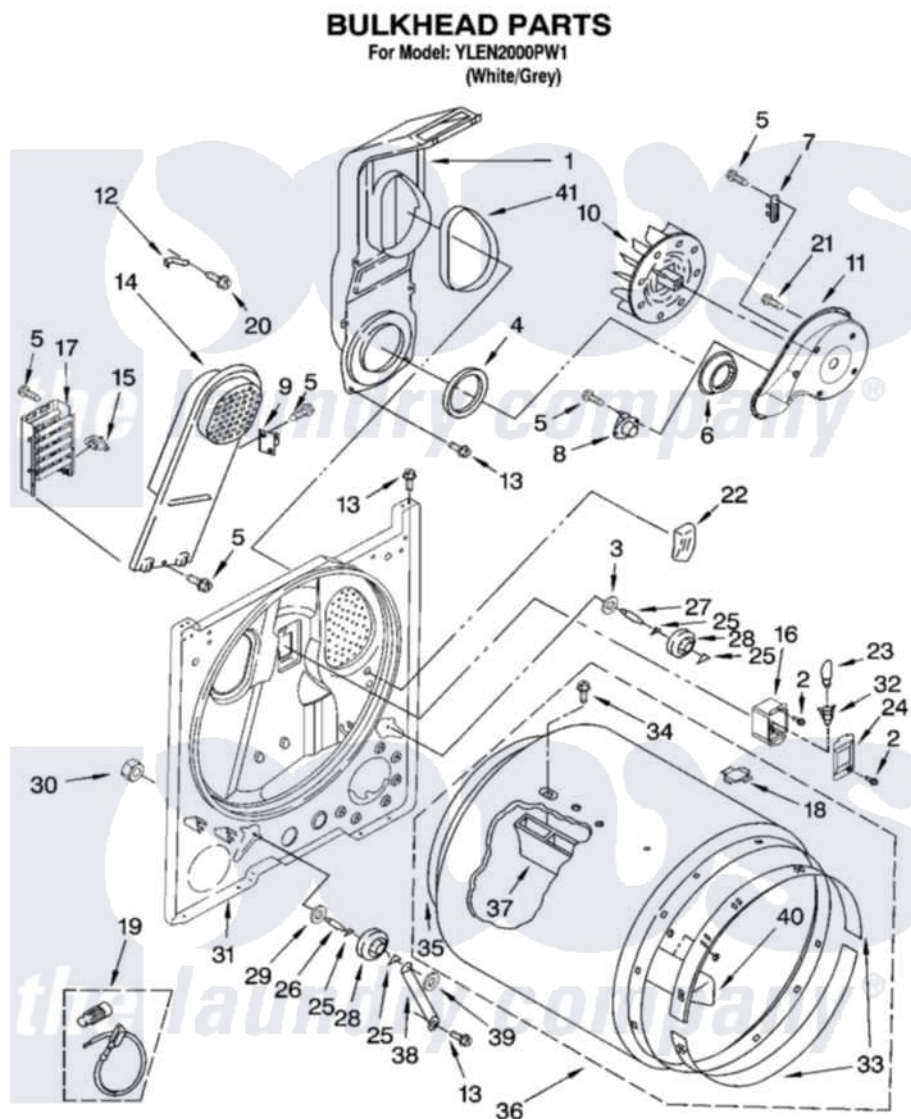

**Whirlpool YLEN2000PW1 03 - BULKHEAD PARTS, OPTIONAL PARTS
(NOT INCLUDED)**

8181021

5

Whirlpool [Residential Whirlpool YLEN2000PW1 Dryer Parts](#) Parts Diagram 03 - BULKHEAD PARTS, OPTIONAL PARTS
(NOT INCLUDED)

[Click on the part number to view part](#)

Item	Original Part Number	Replaced By	Status	Part Description
1	348368			Lint Chute Assembly
2	487909	488729		Screw
3	3388703			Washer, Support
4	347139			Seal, Lint Chute
5	90767			Screw, 8A X 3/8 HeX Washer Head Tapping
6	696302			Shield, Exhaust
7	3392519			Thermal Limiter
8	8318268			Thermostat, Internal-Bias
9	3977393	279816		Cutoff-Tml
10	694089			Wheel, Blower
11	8577230			Housing, Blower
12	3398161			CLIP
13	343641	681414		Screw, 10AB X 1/2
14	8541818			Box, Heater

15	3977767		Thermostat, High Limit 250 F
16	3977373		Bracket, Drum Light
17	8576779	Not Available	Element, Heater (For 240 Volt Installation)
18	8066086		Plug, Drum Hole
19	279457		Wire Kit, Terminal
20	489463		Screw, 8-18 X 1/16
21	3390647	488729	Screw
22	3976479	279366	Electrode
23	3406124	22002263	Lamp
24	3402841	8532165	Lens, Drum Light
25	690997		Washer, Thrust
26	3399506	W10359270	Shaft, Drum Roller Threads
27	3399507	W10359269	Shaft, Drum Roller Threads
28	3397590	349241T	Support
29	348197		Washer, Support
30	3359452		Nut, Lock
31	3403414		Bulkhead
32	3403634	W10136369	Socket, Drum Light Assembly
33	692526	279441	BeaRng-Rng
34	97787	W10109200	Screw, Baffle Mounting
35	3406130	279857	Seal
36	695587		Drum Assembly
37	692490		Baffle, Drum
38	3976434		Bracket, Support Shaft
39	90296		Nut, Push On
40	3403636		Baffle, Drum
41	339956		Seal, Air Duct To Bulkhead
	BLANK	Not Available	ACCESSORY PARTS
"	3406839		Dry Rack Assembly
"	279948	4392065	Kit, Dryer Repair
"	8522199		Accessory Parts
"	72017		Paint, Touch-Up
"	350930		Paint, Pressurized Spray B
"	350938		Paint, Pressurized Spray B
"	799344		Paint, Touch-Up)