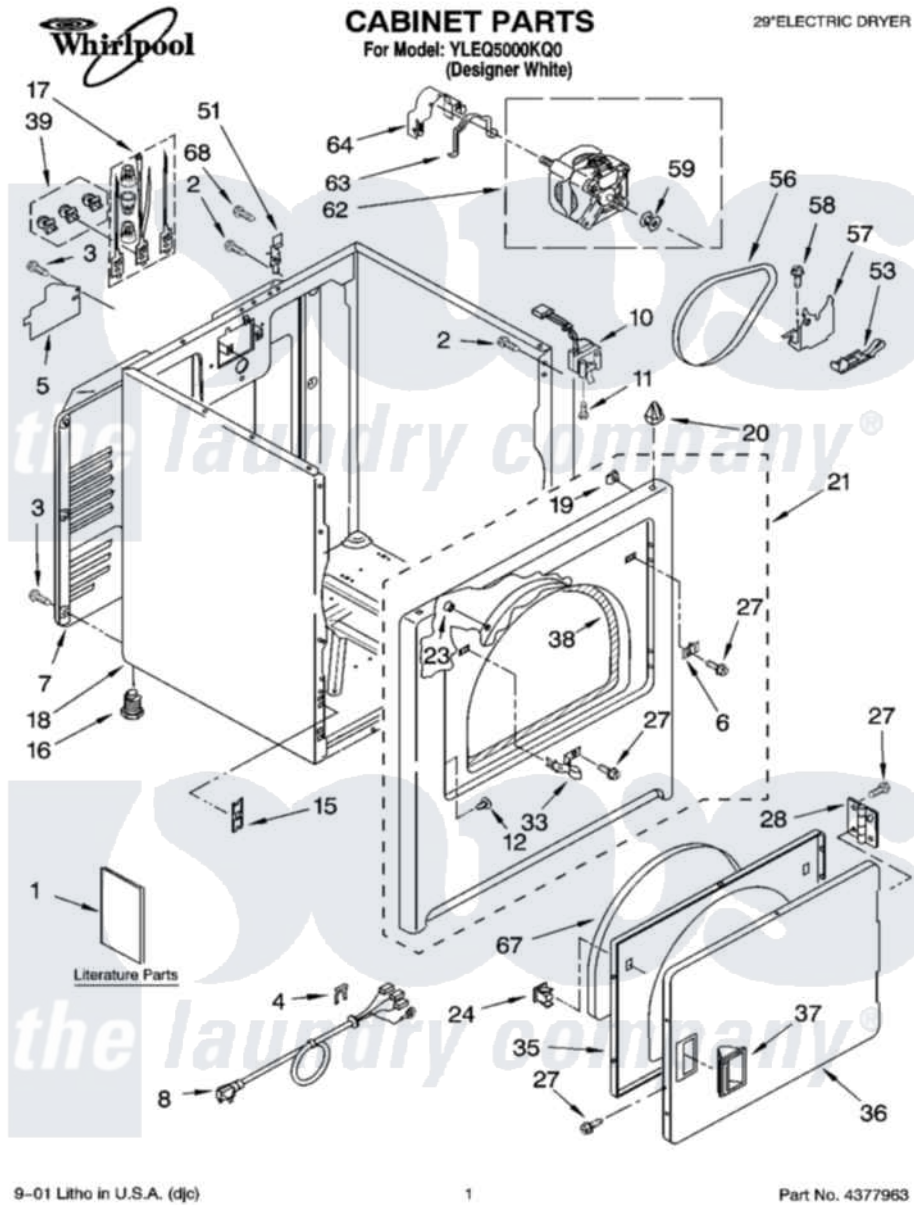

Whirlpool YLEQ5000KQ0 01 - CABINET PARTS

9-01 Litho in U.S.A. (dj)c

1

Part No. 4377963

Whirlpool [Residential Whirlpool YLEQ5000KQ0 Dryer Parts](#) Parts Diagram 01 - CABINET PARTS
 Click on the part number to view part

Item	Original Part Number	Replaced By	Status	Part Description
1	LIT3397620		Not Available	Literature Parts (Instructions, Installation)
"	LIT8314832		Not Available	Literature Parts (Use And care Guide)
"	LIT3406684		Not Available	Literature Parts (Label, Wiring Diagram)
"	BLANK		Not Available	Following May Be Purchased DO-IT-YOURSELF REPAIR MANUALS
"	LIT677818	677818L		Diy
2	343641	681414		Screw, 10AB X 1/2
3	693995			Screw, Hex Head
4	694415			Clip, Strain Relief
5	3394202		Not Available	Cover, Terminal Block
6	3403630			Plug, Strike Hole
7	3396805	280043		Panel-Rear
8	3394208			Cord, Power
10	3406107			Door Switch Assembly

11	697773	3395530	Screw
12	3404413		Plug, Hinge Hole
15	3394083		Clip, Front Panel
16	3392100	49621	Feet-Leveling
"	279810		Foot-Optional
17	279318		Terminal Tinned And Brass Panel
18	3399585	3406812	Cabinet
19	98234		Clip, U-Bend
20	690363	18776	Lock, Front Top
21	3403444	279852	Panel
23	685203	279220	Clip
24	690081	279570	Latch
27	342055	488627	Screw
28	3405514	W10362431	Hinge And Pin Assembly
33	3403431		Strike, Panel
35	3402341		Door, Inner
36	3402335		Door, Front
37	3405184		Handle, Door
38	3406129		Seal And Bearing Assembly
39	279393		Terminal Block Screw Kit
51	238088	8066217	Hinge, Top
53	3394332	691366	Idler And Pulley Assembly
56	8066065	341241	Belt
57	348780		Base, Motor
58	3400500		Bolt, 3405245 5/16-18 X 3/4
59	3394341	W10299847	Pulley-Motor
62	661654	279827	Motor-Drve
63	660658		Clamp, Motor Mounting 343481 685441
64	3404162		Clamp, Motor
67	3405246		Seal, Door Push-To-Start
68	697776	4331106	Screw, No.10-32 X 7/16