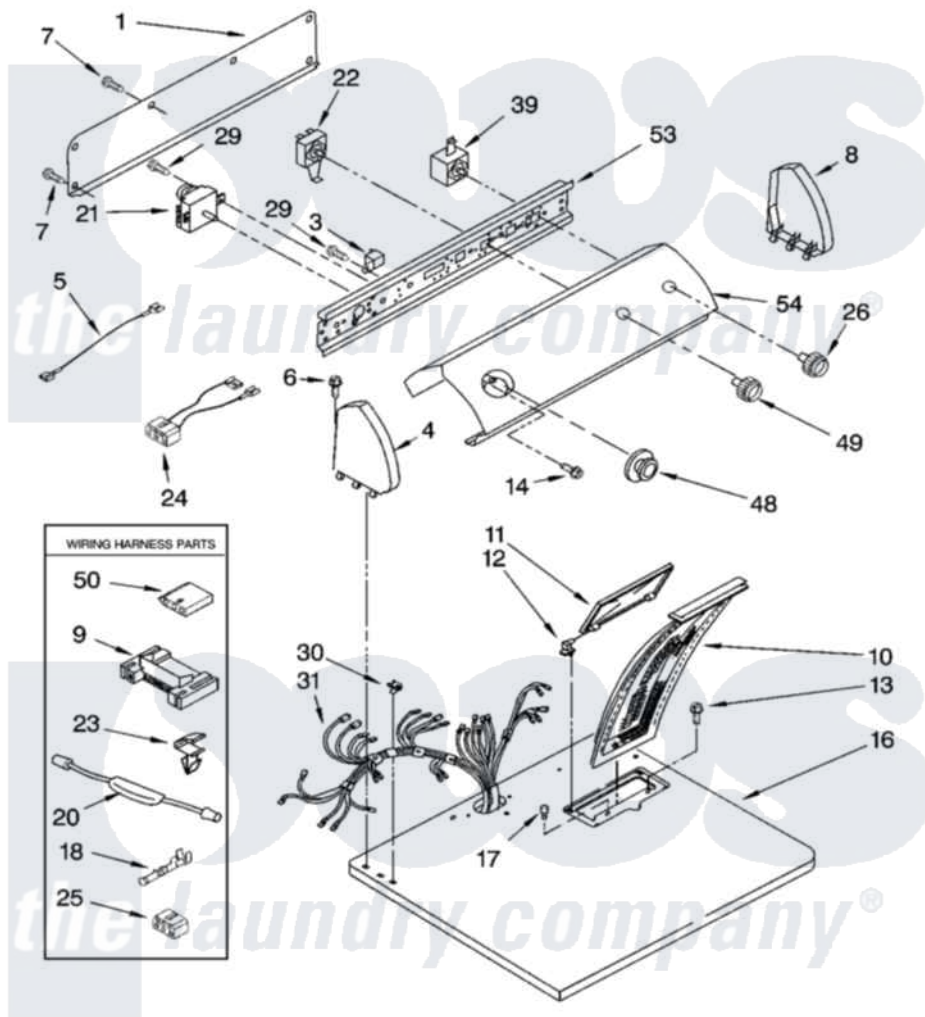

Whirlpool YLEQ5000KQ0 02 - TOP AND CONSOLE PARTS

TOP AND CONSOLE PARTS

For Model: YLEQ5000KQ0
(Designer White)

4377963

3

Whirlpool [Residential Whirlpool YLEQ5000KQ0 Dryer Parts](#) Parts Diagram 02 - TOP AND CONSOLE PARTS
Click on the part number to view part

Item	Original Part Number	Replaced By	Status	Part Description
1	8274261			Do-It-Yourself Repair Manuals
3	694419			Mini-Buzzer
4	8271365	279962		Endcap
5	3401674			Wire, Jumper
6	388326			Screw, 8-18 X 1.25
7	693995			Screw, Hex Head
8	8271359	279962		Endcap
9	3395683			Receptacle, Multi-Terminal
10	349639			HAndle And Lint Screen Assembly
11	8283378			Cover, Lint Screen
12	3978605	W10044470		Hinge, RH
"	3978606			Hinge, Lint Lid
13	688983	487240		Screw, For Mtg. Service Capacitor
14	3400859			Screw, Grounding
16	8271390	8521918		Top

17	297535	17258	Bumper
18	94614		Terminal
20	3401076	279872	Resistor
21	3976584		Timer Assembly
22	3405152		Switch, Wrinkle Shield
23	3394427		Clip-Harness
24	8283292	8283276	Wire, Jumper
25	3347243		Block, Disconnect
26	8271341	3957804	Knob, Push-To-Start
29	3390646	W10139210	Screw, 8-18 X 5/16
30	357213		Nut, Push-In
31	3394321	Not Available	Harness, Wiring
39	3977456		Switch, Push-To-Start
48	8312687	3957754	Timer Knob Assembly
49	8271339	3957799	Knob, Control
50	3936144		Do-It-Yourself Repair Manuals
53	8271418		Bracket, Control
54	3977849		Panel, Control
"	BLANK	Not Available	ACCESSORY PARTS
"	3404351		Accessory Parts
"	279948	4392065	Kit, Dryer Repair
	72017		Paint, Touch-Up
"	350930		Paint, Pressurized Spray B
"	350938		Paint, Pressurized Spray B
"	799344		Paint, Touch-Up)