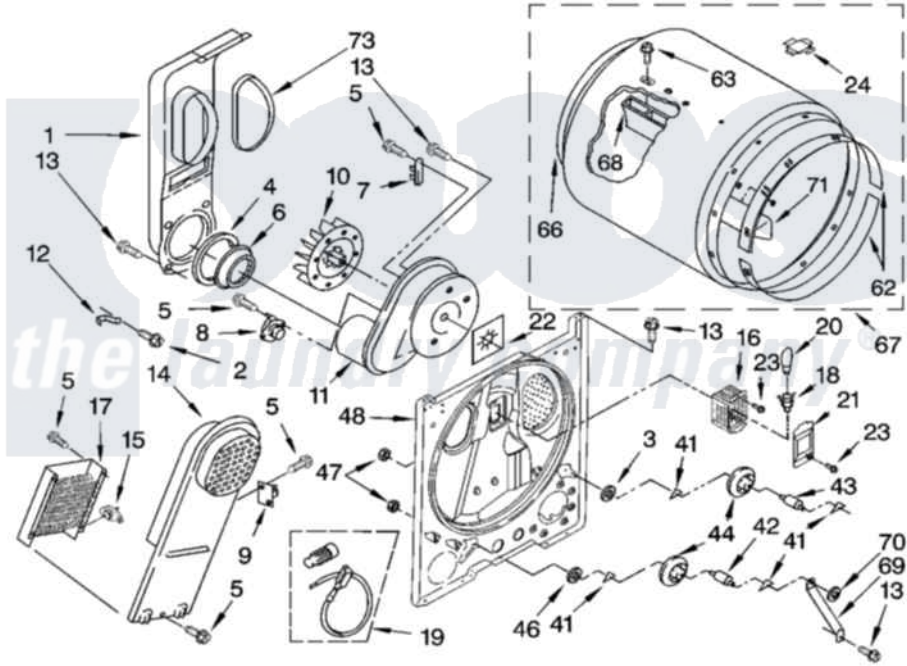

Whirlpool YLEQ5000KQ0 03 - BULKHEAD PARTS

BULKHEAD PARTS

For Model: YLEQ5000KQ0
(Designer White)

4377963

5

Whirlpool [Residential Whirlpool YLEQ5000KQ0 Dryer Parts](#) Parts Diagram 03 - BULKHEAD PARTS
Click on the part number to view part

Item	Original Part Number	Replaced By	Status	Part Description
1	348368			Lint Chute Assembly
2	489463			Screw, 8-18 X 1/16
3	3388703			Washer, Support
4	347139			Seal, Lint Chute
5	90767			Screw, 8A X 3/8 HeX Washer Head Tapping
6	696302			Shield, Exhaust
7	3392519			Thermal Limiter
8	3387134			Thermostat, Internal-Bias
9	3977393	279816		Cutoff-Tml
10	694089			Wheel, Blower
11	3405016	8577230		Housing, Blower
12	3398161			CLIP
13	343641	681414		Screw, 10AB X 1/2
14	3397566	8541818		Box, Heater
15	3977767			Thermostat, High Limit 250 F
16	3977373			Bracket, Drum Light

17	3403585	279838	Element
18	3403634	W10136369	Socket, Drum Light Assembly
19	279457		Wire Kit, Terminal
20	3406124	22002263	Lamp
21	3402841	8532165	Lens, Drum Light
22	3394196		Seal, Blower Shaft
23	487909	488729	Screw
24	8066086		Plug, Drum Hole
41	690997		Washer, Thrust
42	3399506	W10359270	Shaft, Drum Roller Threads
43	3399507	W10359269	Shaft, Drum Roller Threads
44	3397588	349241T	Support
46	348197		Washer, Support
47	3359452		Nut, Lock
48	3403493	279798	Bulkhead
62	692526	279441	BeaRng-Rng
63	97787	W10109200	Screw, Baffle Mounting
66	3406130	279857	Seal
67	695587		Drum Assembly
68	692490		Baffle, Drum
69	3976434		Bracket, Support Shaft
70	90296		Nut, Push On
71	3403636		Baffle, Drum
73	339956		Seal, Air Duct To Bulkhead