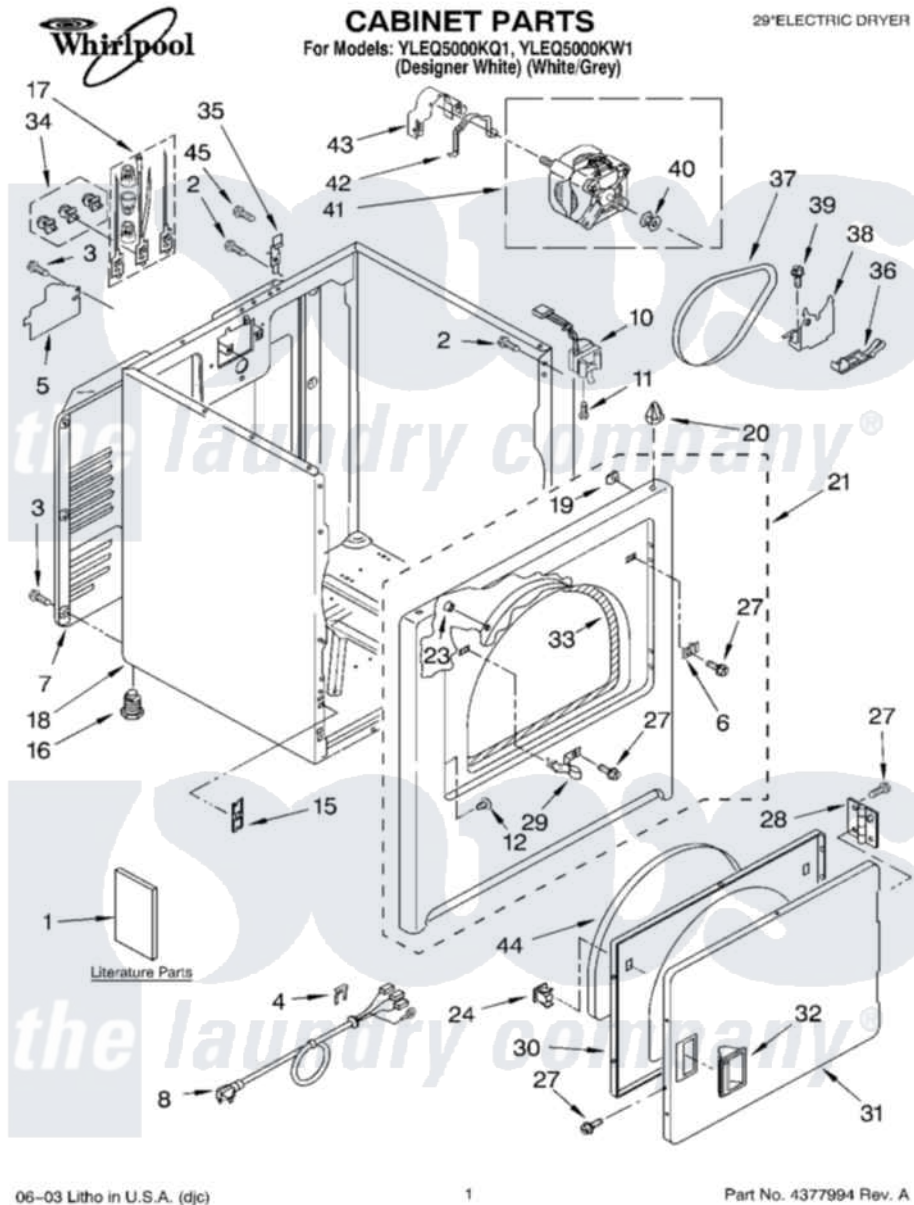

Whirlpool YLEQ5000KQ1 01 - CABINET PARTS

06-03 Litho in U.S.A. (djc)

1

Part No. 4377994 Rev. A

Whirlpool [Residential Whirlpool YLEQ5000KQ1 Dryer Parts](#) Parts Diagram 01 - CABINET PARTS

[Click on the part number to view part](#)

Item	Original Part Number	Replaced By	Status	Part Description
1	LIT8535831		Not Available	Literature Parts (Instructions, Installation)
"	LIT8535828		Not Available	Literature Parts (Sheet, Cycle Feature (For Model YLEQ5000KQ1))
"	LIT8535824		Not Available	Literature Parts (Sheet, Cycle Feature (For Model YLEQ5000KW1))
"	LIT8535902		Not Available	Literature Parts (Label, Energy Guide)
"	LIT3979614		Not Available	Literature Parts (Use & Care Guide)
"	LIT8528189		Not Available	Literature Parts (Label, Wiring Diagram)
"	N/A		Not Available	Following May Be Purchased
"	N/A		Not Available	DO-IT-YOURSELF REPAIR MANUALS
"	LIT677818	677818L		Diy
2	343641	681414		Screw, 10AB X 1/2
3	693995			Screw, Hex Head