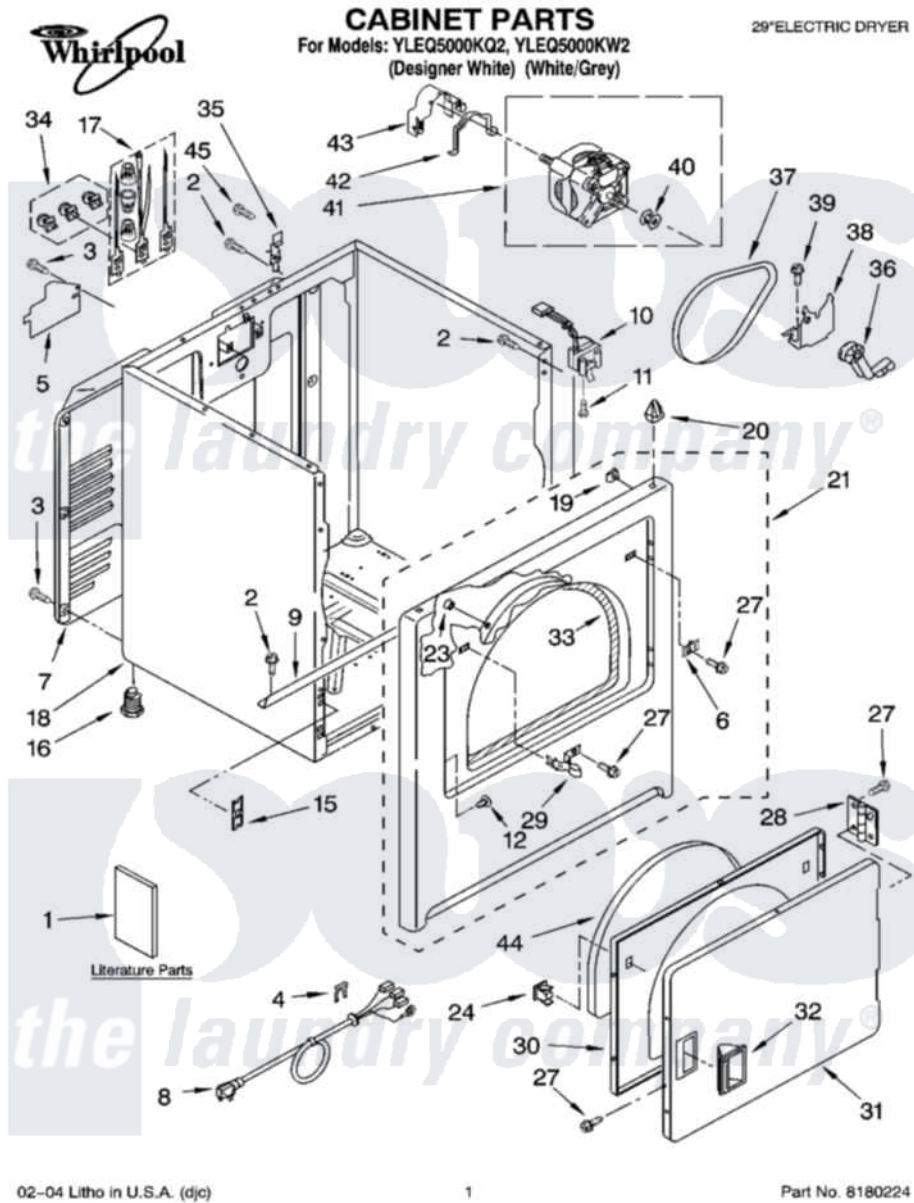

Whirlpool YLEQ5000KQ2 01 - CABINET PARTS

02-04 Litho in U.S.A. (djc)

1

Part No. 8180224

Whirlpool [Residential Whirlpool YLEQ5000KQ2 Dryer Parts](#) Parts Diagram 01 - CABINET PARTS
Click on the part number to view part

Item	Original Part Number	Replaced By	Status	Part Description
1	LIT8535831		Not Available	Literature Parts (Instructions, Installation)
"	LIT8535828		Not Available	Literature Parts (Sheet, Cycle Feature (For Model YLEQ5000KQ1))
"	LIT8535824		Not Available	Literature Parts (Sheet, Cycle Feature (For Model YLEQ5000KW1))
"	LIT8535902		Not Available	Literature Parts (Label, Energy Guide)
"	LIT3979614		Not Available	Literature Parts (Use & Care Guide)
"	LIT8528189		Not Available	Literature Parts (Label, Wiring Diagram)
"	BLANK		Not Available	Following May Be Purchased DO-IT-YOURSELF REPAIR MANUALS
"	LIT677818	677818L		Diy
2	343641	681414		Screw, 10AB X 1/2
3	693995			Screw, Hex Head